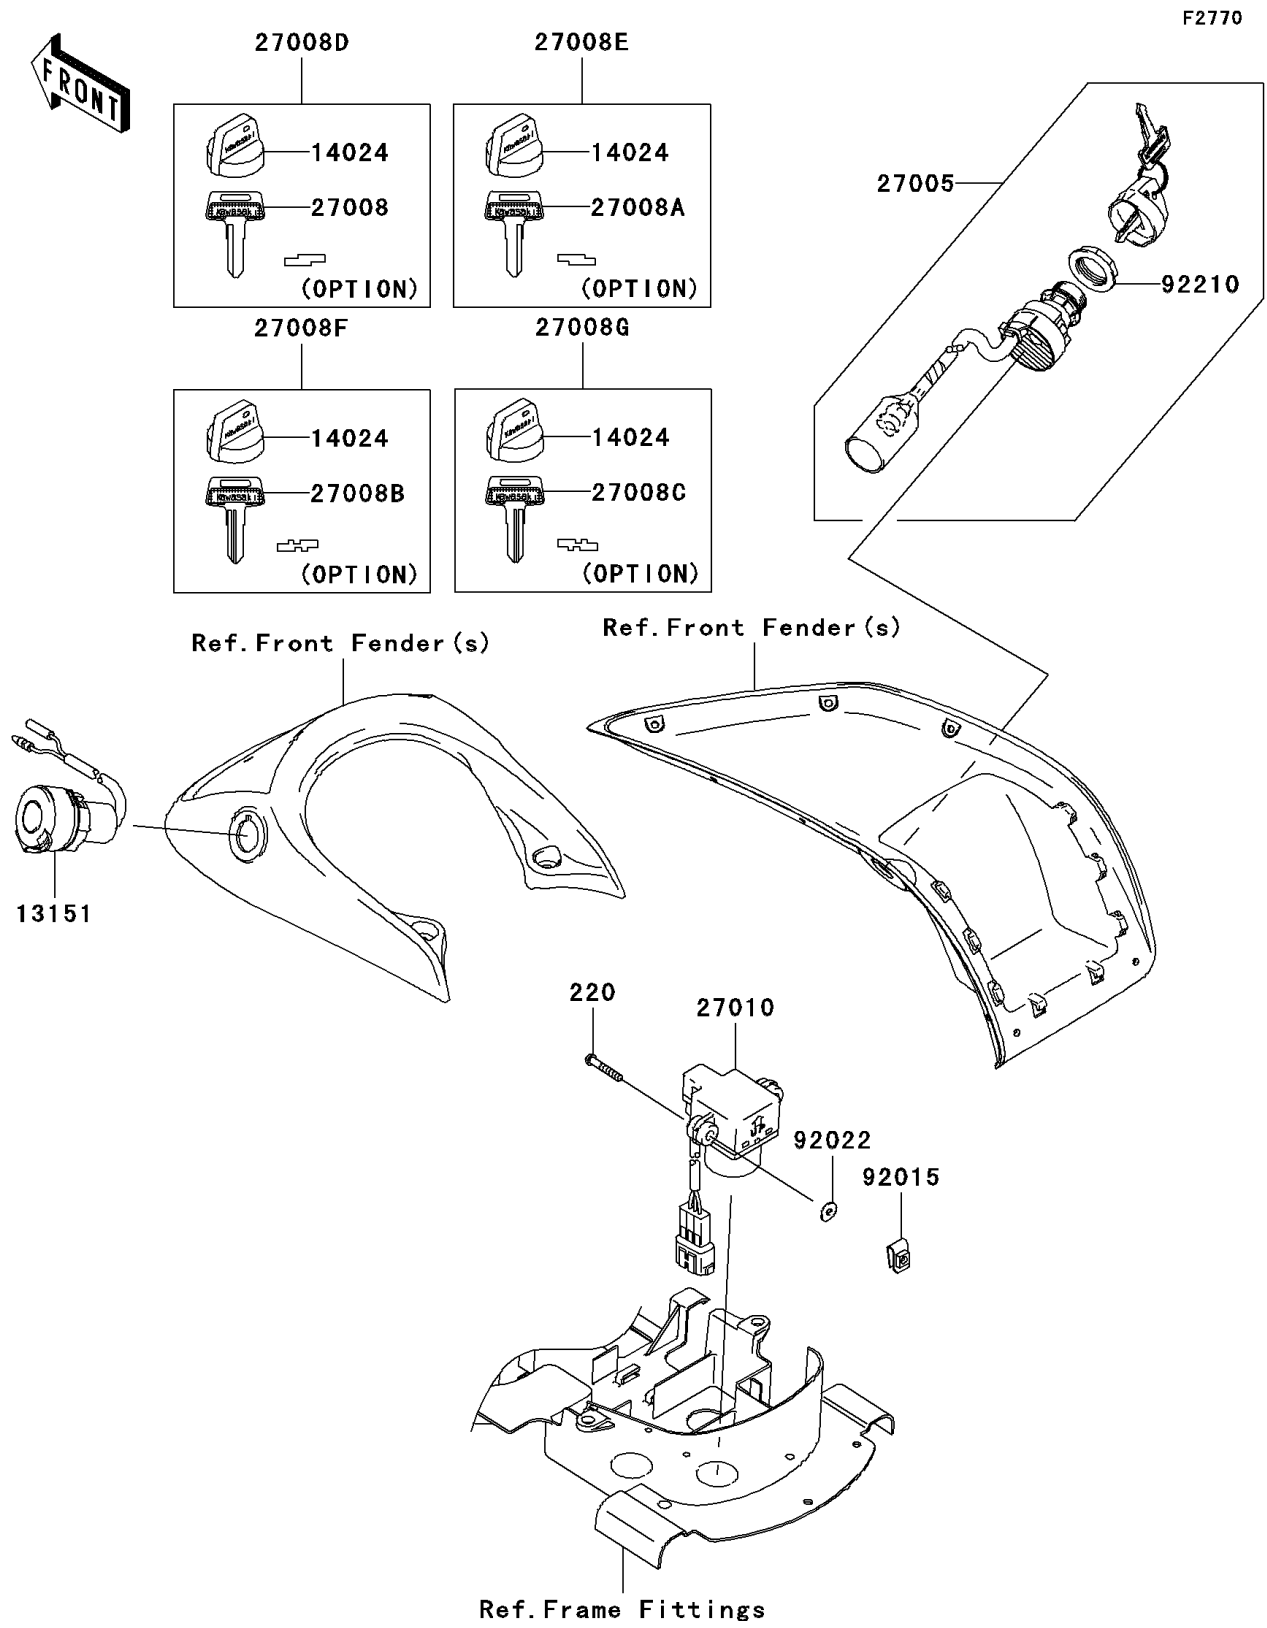

# 2007 Brute Force 750 4x4i PARTS DIAGRAM

## Ignition Switch

## 2007 Brute Force 750 4x4i PARTS LIST

### Ignition Switch

ITEM NAME	PART NUMBER	QUANTITY
SCREW-PAN-CROS,4X25 (Ref # 220)	220B0425	2
SWITCH-COMP,D.C.TERMINAL (Ref # 13151)	13151-0003	1
COVER,KEY (Ref # 14024)	14024-1551	4
SWITCH-ASSY-IGNITION (Ref # 27005)	27005-0019	1
KEY-LOCK,BLANK (Ref # 27008)	27008-1041	1
KEY-LOCK,BLANK (Ref # 27008A)	27008-1042	1
KEY-LOCK,BLANK (Ref # 27008B)	27008-1043	1
KEY-LOCK,BLANK (Ref # 27008C)	27008-1044	1
KEY-LOCK,BLANK,W/COVER (Ref # 27008D)	27008-1132	1
KEY-LOCK,BLANK,W/COVER (Ref # 27008E)	27008-1133	1
KEY-LOCK,BLANK,W/COVER (Ref # 27008F)	27008-1134	1
KEY-LOCK,BLANK,W/COVER (Ref # 27008G)	27008-1135	1
SWITCH,INVERT SENSOR (Ref # 27010)	27010-1421	1
NUT,4MM (Ref # 92015)	92015-1567	2
WASHER,4.3X12.5X1 (Ref # 92022)	92022-1888	2
NUT,IGNITION SWITCH (Ref # 92210)	92210-1109	1