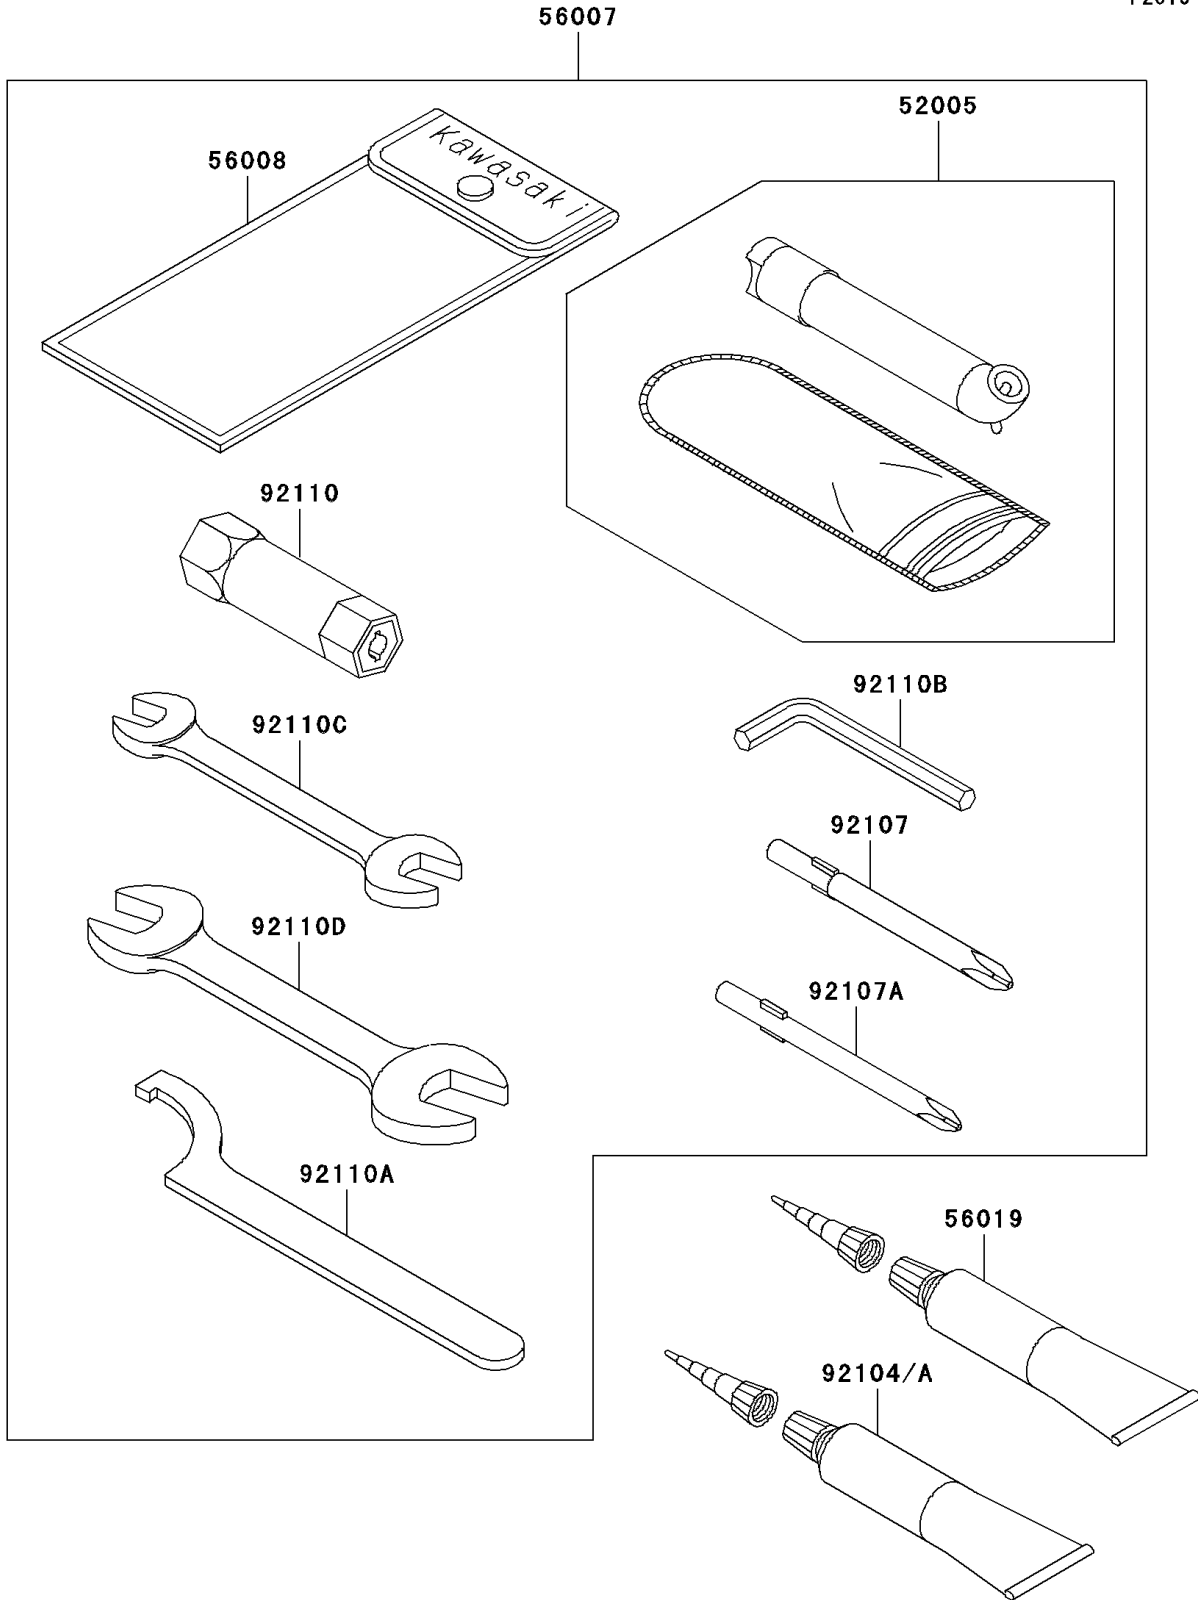

2006 Brute Force 750 4x4i PARTS DIAGRAM

Owner's Tools

F2810

2006 Brute Force 750 4x4i PARTS LIST

Owner's Tools

ITEM NAME	PART NUMBER	QUANTITY
GAUGE,AIR (Ref # 52005)	52005-1082	1
TOOL-KIT (Ref # 56007)	56007-0014	1
BAG,TOOL (Ref # 56008)	56008-1007	1
THREE BOND TB1211,HT/RS,WHITE (Ref # 56019)	56019-120	1
GASKET-LIQUID,TB1211F (Ref # 92104)	92104-0004	1
GASKET-LIQUID,TB1216,GRAY (Ref # 92104A)	92104-1063	1
TOOL-DRIVER,#3PHILLIPS (Ref # 92107)	92107-005	1
TOOL-DRIVER,#2PHILLIPS (Ref # 92107A)	92107-1053	1
TOOL-WRENCH,BOX,16MM (Ref # 92110)	92110-1116	1
TOOL-WRENCH,HOOK (Ref # 92110A)	92110-1129	1
TOOL-WRENCH,ALLEN,3MM (Ref # 92110B)	92110-1140	1
TOOL-WRENCH,OPEN END,10X12 (Ref # 92110C)	92110-1152	1
TOOL-WRENCH,OPEN END,14X17 (Ref # 92110D)	92110-1153	1