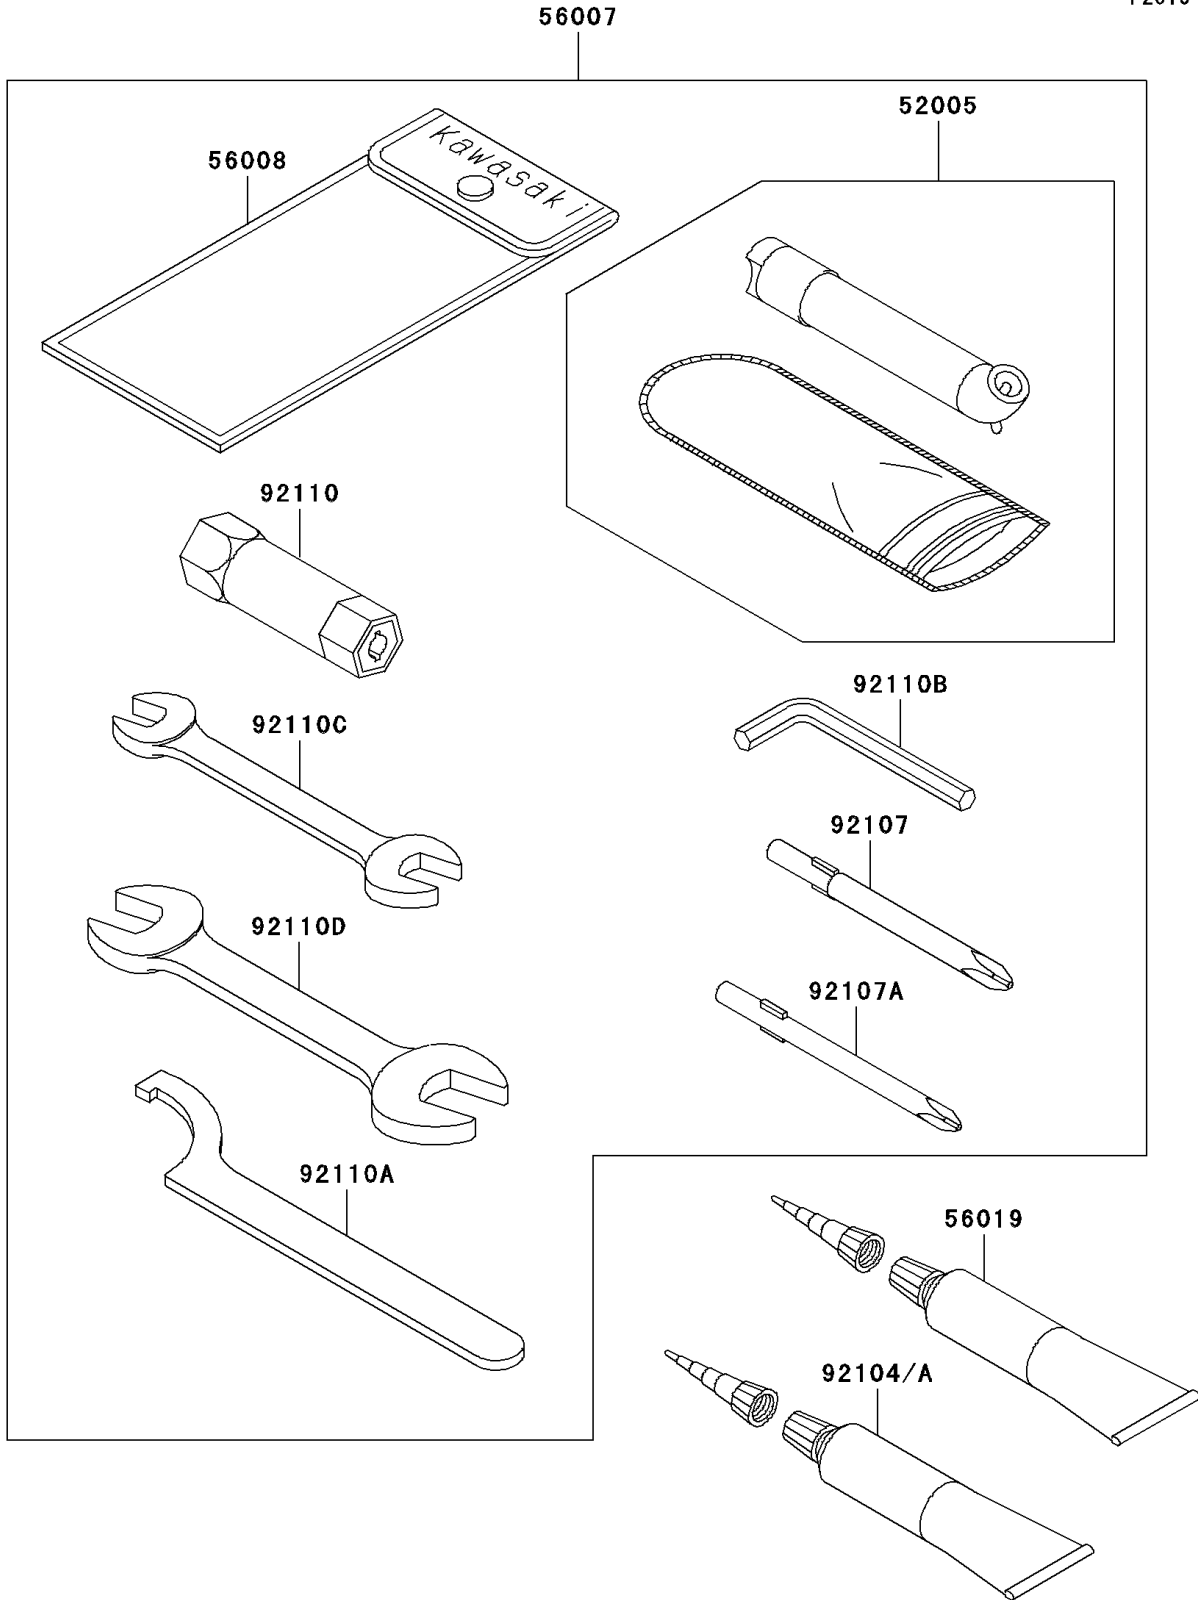

2007 Brute Force 750 4x4i PARTS DIAGRAM

Owner's Tools

F2810

2007 Brute Force 750 4x4i PARTS LIST

Owner's Tools

ITEM NAME	PART NUMBER	QUANTITY
GAUGE,AIR (Ref # 52005)	52005-1082	1
TOOL-KIT (Ref # 56007)	56007-0014	1
BAG,TOOL (Ref # 56008)	56008-1007	1
THREE BOND TB1211,HT/RS,WHITE (Ref # 56019)	56019-120	1
GASKET-LIQUID,TB1211F (Ref # 92104)	92104-0004	1
GASKET-LIQUID,TB1216,GRAY (Ref # 92104A)	92104-1063	1
TOOL-DRIVER,#3PHILLIPS (Ref # 92107)	92107-005	1
TOOL-DRIVER,#2PHILLIPS (Ref # 92107A)	92107-1053	1
TOOL-WRENCH,BOX,16MM (Ref # 92110)	92110-1116	1
TOOL-WRENCH,HOOK (Ref # 92110A)	92110-1129	1
TOOL-WRENCH,ALLEN,3MM (Ref # 92110B)	92110-1140	1
TOOL-WRENCH,OPEN END,10X12 (Ref # 92110C)	92110-1152	1
TOOL-WRENCH,OPEN END,14X17 (Ref # 92110D)	92110-1153	1