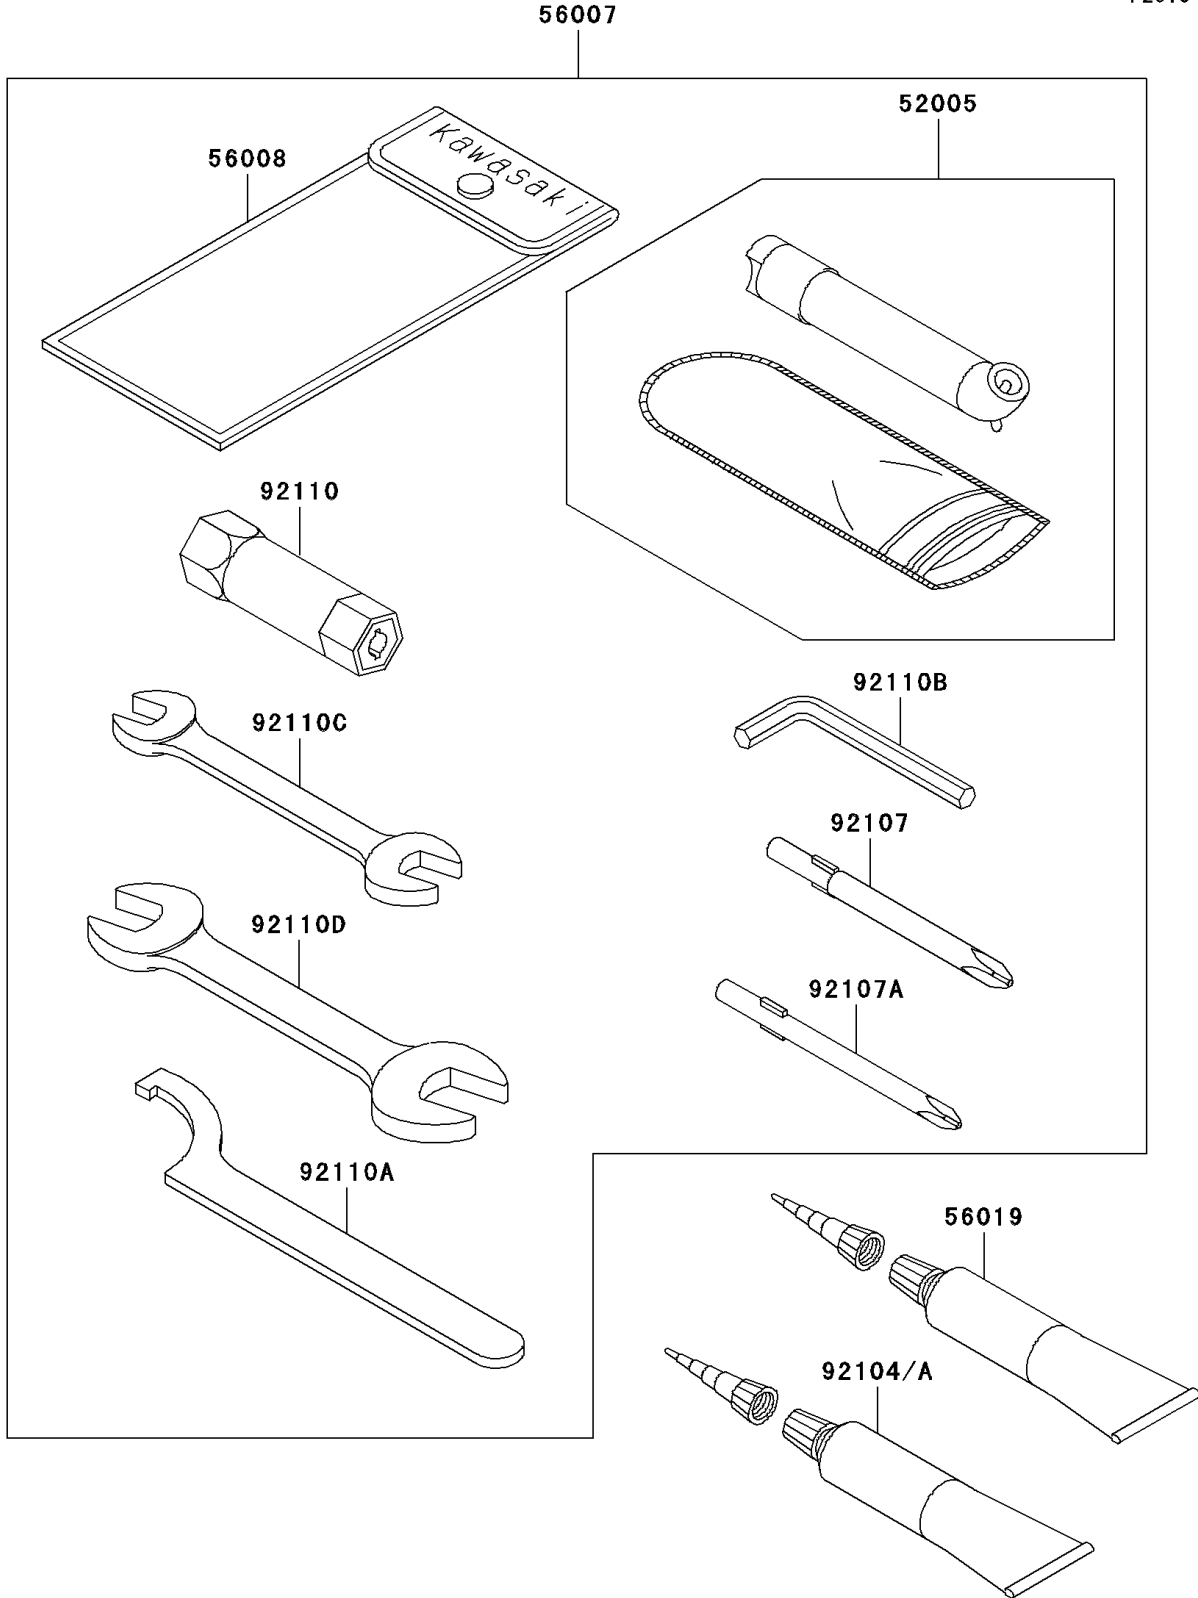

# 2007 Brute Force 750 4x4i PARTS DIAGRAM

Owner's Tools

F2810

### Owner's Tools

ITEM NAME	PART NUMBER	QUANTITY
GAUGE,AIR (Ref # 52005)	52005-1082	1
TOOL-KIT (Ref # 56007)	56007-0014	1
BAG,TOOL (Ref # 56008)	56008-1007	1
THREE BOND TB1211,HT/RS,WHITE (Ref # 56019)	56019-120	1
GASKET-LIQUID,TB1211F (Ref # 92104)	92104-0004	1
GASKET-LIQUID,TB1216,GRAY (Ref # 92104A)	92104-1063	1
TOOL-DRIVER,#3PHILLIPS (Ref # 92107)	92107-005	1
TOOL-DRIVER,#2PHILLIPS (Ref # 92107A)	92107-1053	1
TOOL-WRENCH,BOX,16MM (Ref # 92110)	92110-1116	1
TOOL-WRENCH,HOOK (Ref # 92110A)	92110-1129	1
TOOL-WRENCH,ALLEN,3MM (Ref # 92110B)	92110-1140	1
TOOL-WRENCH,OPEN END,10X12 (Ref # 92110C)	92110-1152	1
TOOL-WRENCH,OPEN END,14X17 (Ref # 92110D)	92110-1153	1