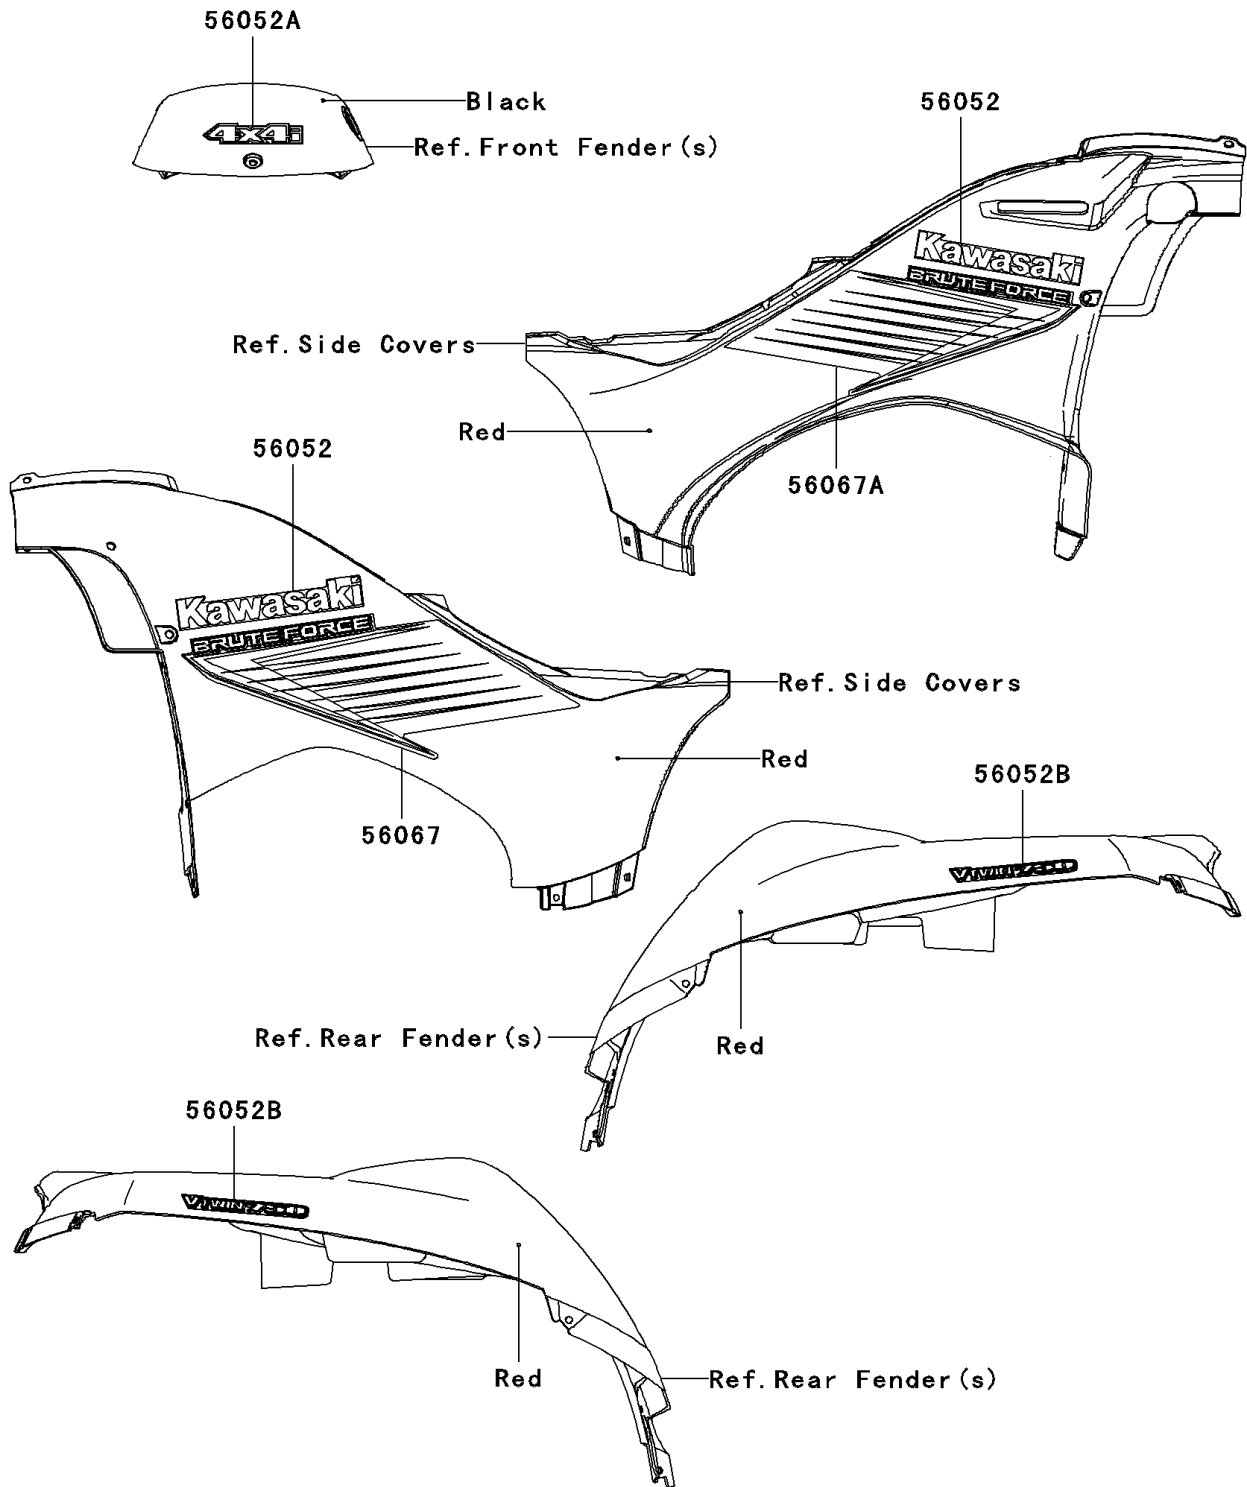

# 2006 Brute Force 750 4x4i PARTS DIAGRAM

Decals(Red)(A6F)

F2861

## 2006 Brute Force 750 4x4i PARTS LIST

Decals(Red)(A6F)

ITEM NAME	PART NUMBER	QUANTITY
MARK,SIDE COVER,KAWASAKI (Ref # 56052)	56052-0145	2
MARK,TOP COVER,4X4I (Ref # 56052A)	56052-0404	1
MARK,RR FENDER,V TWIN 750 (Ref # 56052B)	56052-0687	2
PATTERN,SIDE COVER,LH (Ref # 56067)	56067-0249	1
PATTERN,SIDE COVER,RH (Ref # 56067A)	56067-0250	1