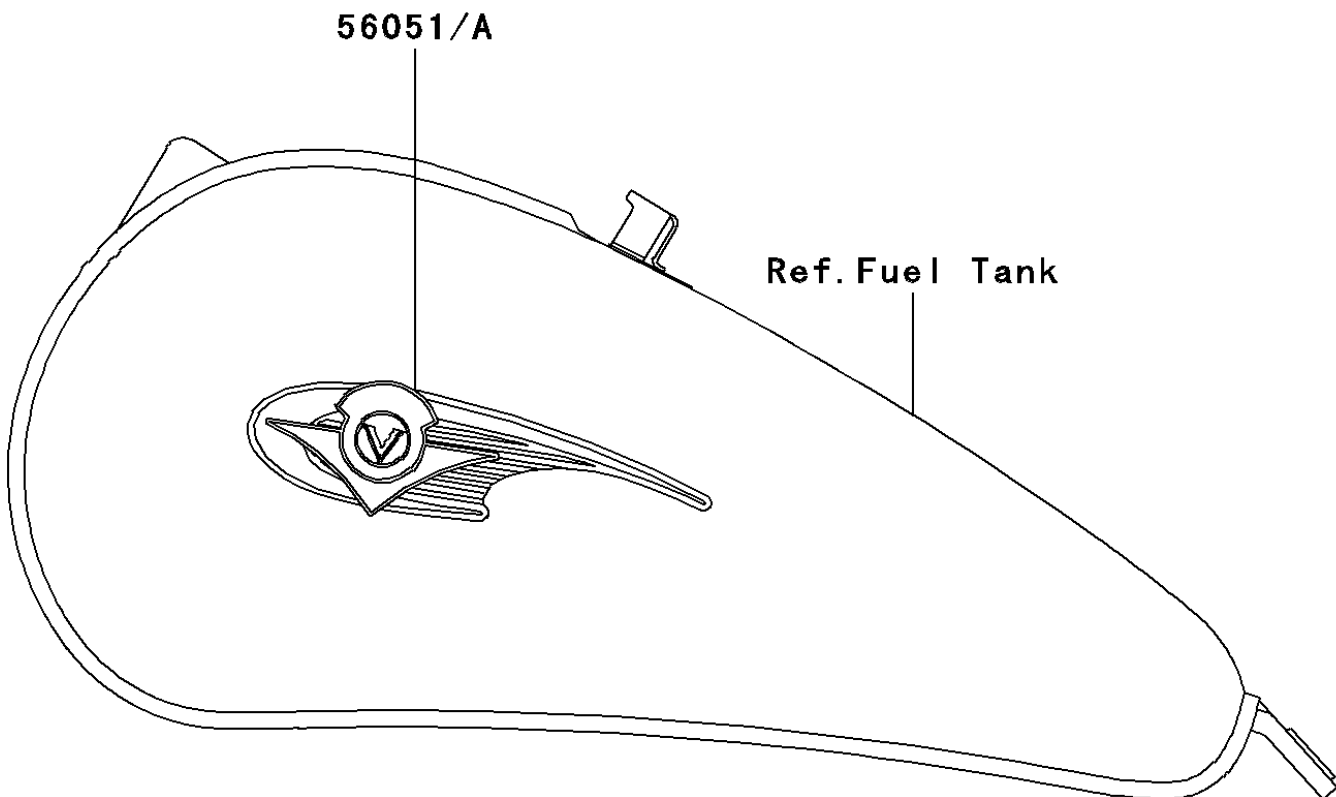

# 2006 Vulcan 500 LTD PARTS DIAGRAM

Decals

F2861

### Decals

ITEM NAME	PART NUMBER	QUANTITY
MARK,FUEL TANK,LH (Ref # 56051)	56051-1863	1
MARK,FUEL TANK,RH (Ref # 56051A)	56051-1864	1