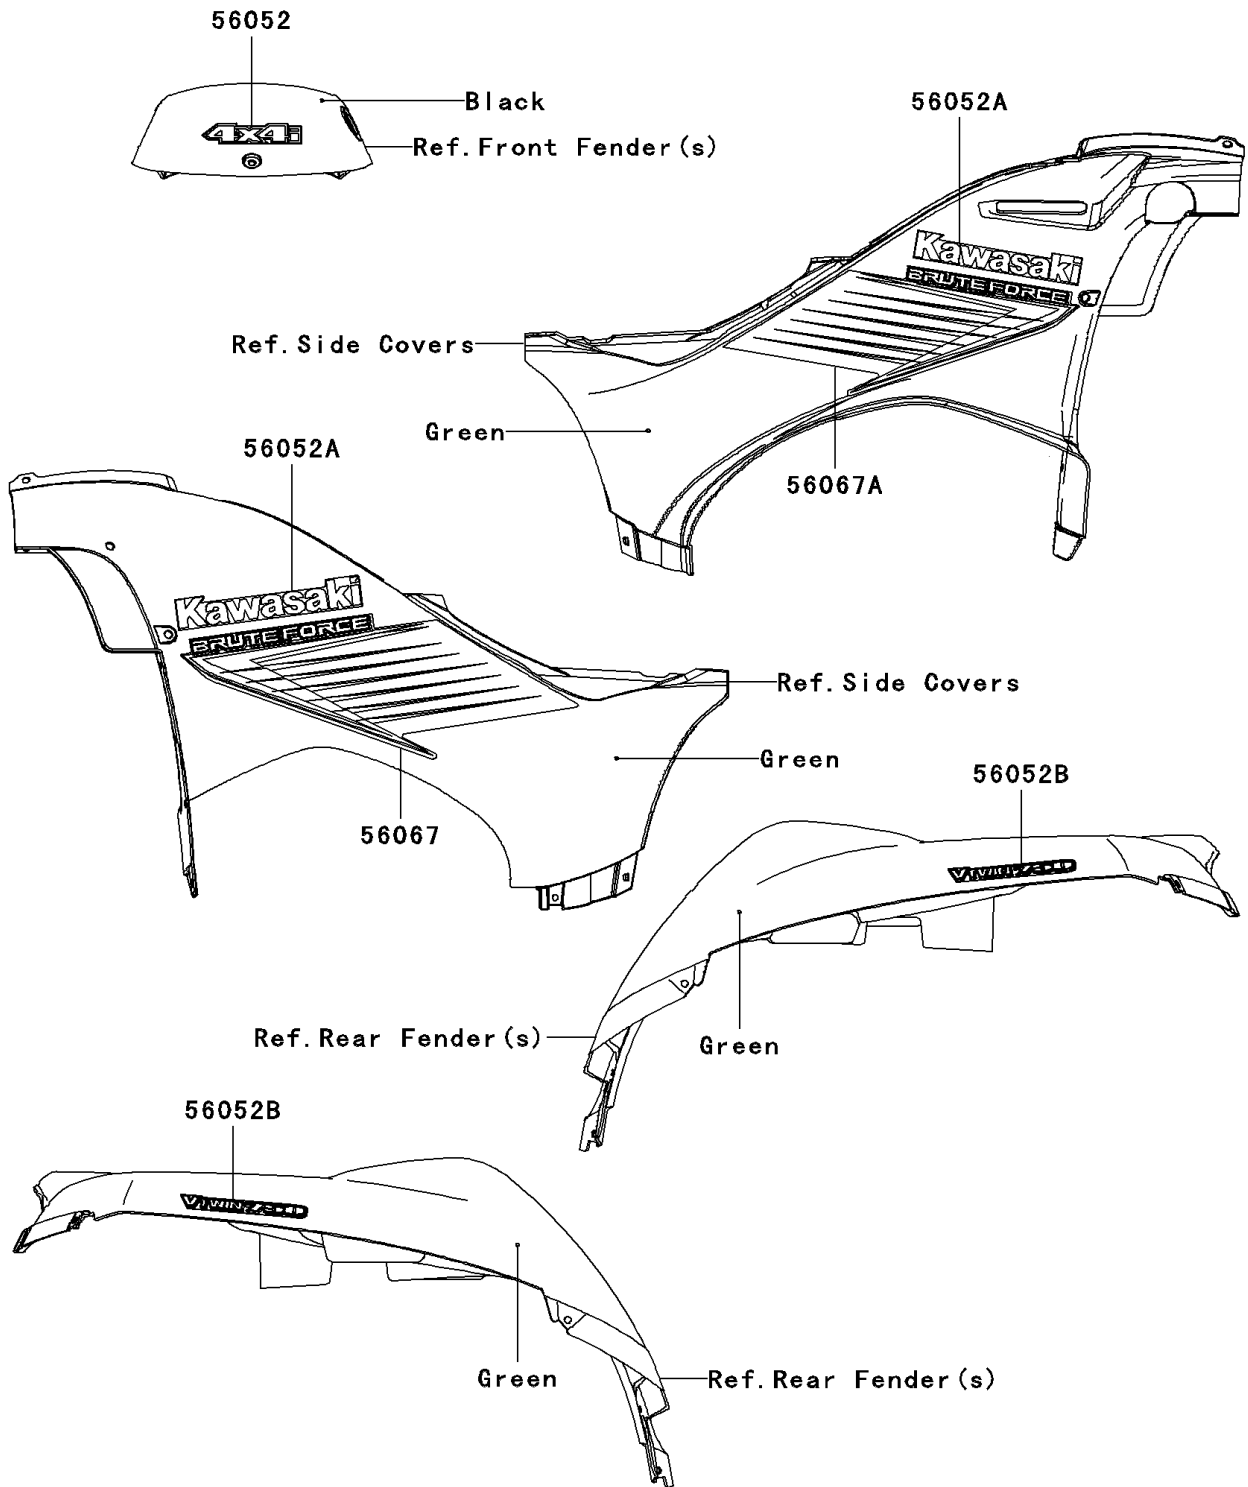

# 2006 Brute Force 750 4x4i PARTS DIAGRAM

Decals(Green)(A6F)

F2861A

## 2006 Brute Force 750 4x4i PARTS LIST

Decals(Green)(A6F)

ITEM NAME	PART NUMBER	QUANTITY
MARK, TOP COVER, 4X4I (Ref # 56052)	56052-0404	1
MARK, SIDE COVER, KAWASAKI (Ref # 56052A)	56052-0542	2
MARK, RR FENDER, V TWIN 750 (Ref # 56052B)	56052-0686	2
PATTERN, SIDE COVER, LH (Ref # 56067)	56067-0247	1
PATTERN, SIDE COVER, RH (Ref # 56067A)	56067-0248	1