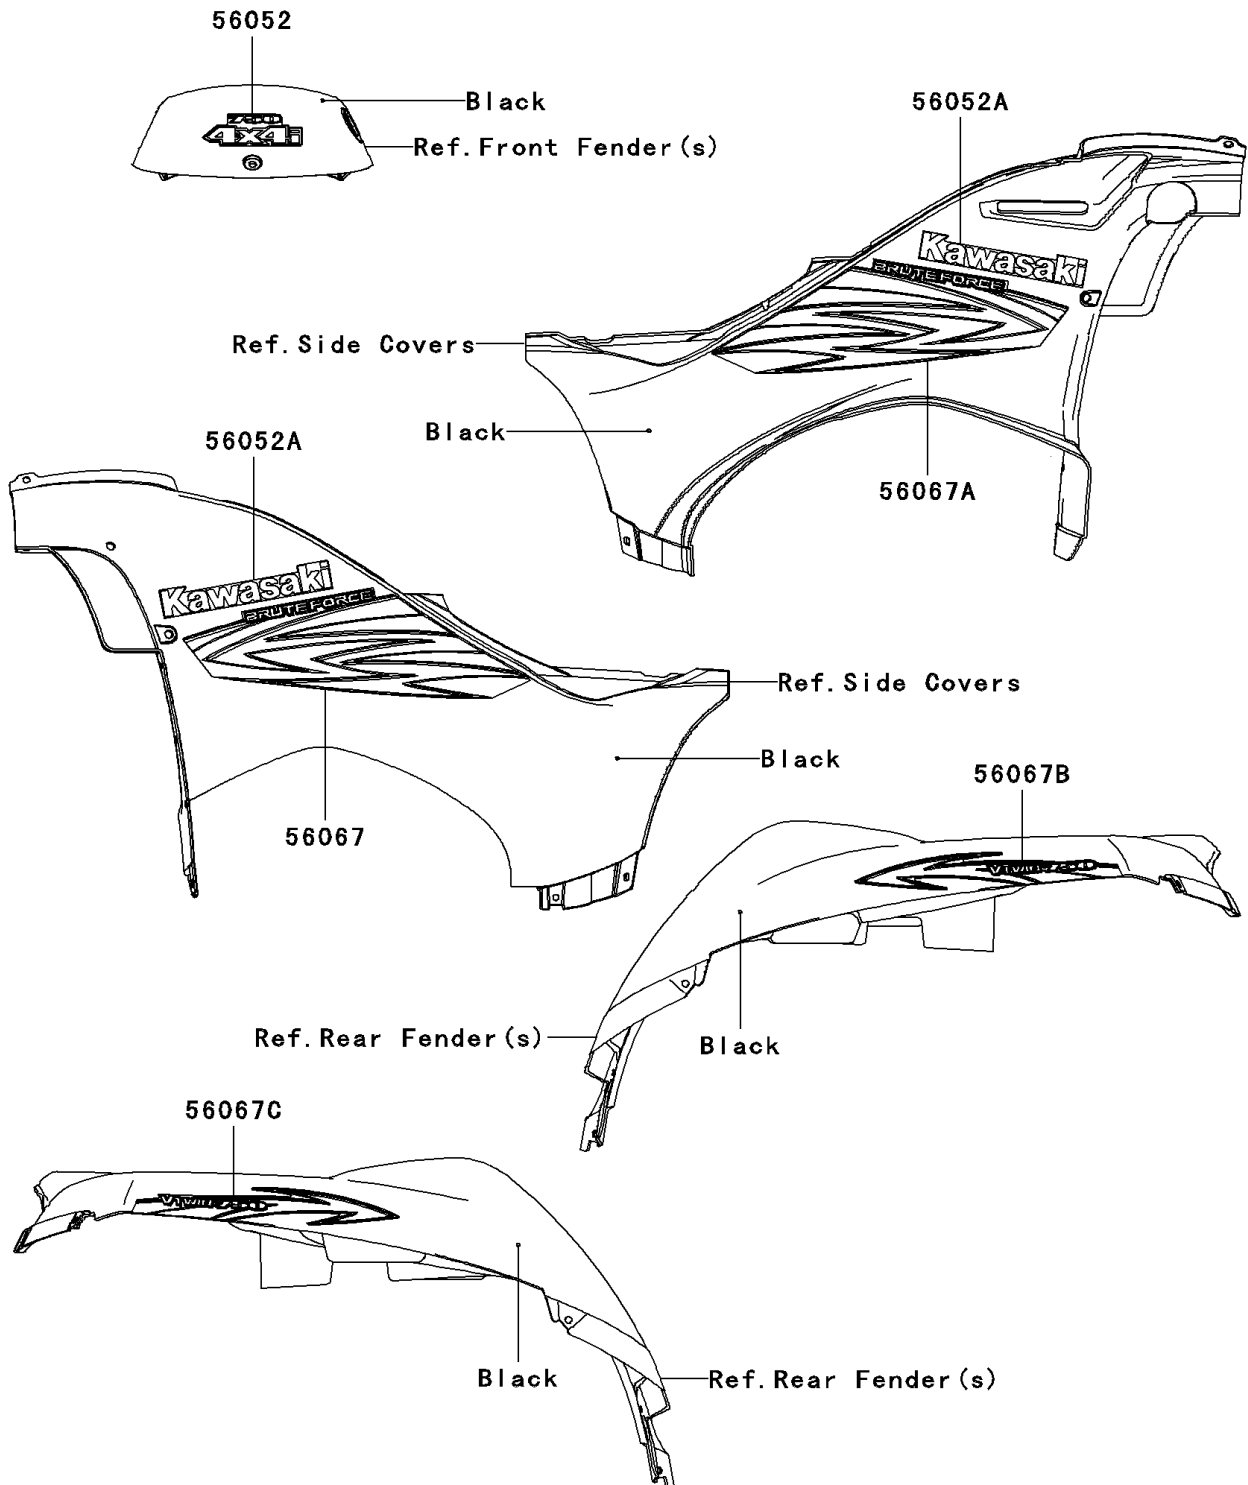

2007 Brute Force 750 4x4i PARTS DIAGRAM

Decals(Black)(A7F)

F2861D

2007 Brute Force 750 4x4i PARTS LIST

Decals(Black)(A7F)

ITEM NAME	PART NUMBER	QUANTITY
MARK,TOP COVER,750 4X4I (Ref # 56052)	56052-0905	1
MARK,SIDE COVER,KAWASAKI (Ref # 56052A)	56052-0947	2
PATTERN,SIDE COVER,LH (Ref # 56067)	56067-1293	1
PATTERN,SIDE COVER,RH (Ref # 56067A)	56067-1294	1
PATTERN,RR FENDER,LH (Ref # 56067B)	56067-1295	1
PATTERN,RR FENDER,RH (Ref # 56067C)	56067-1296	1