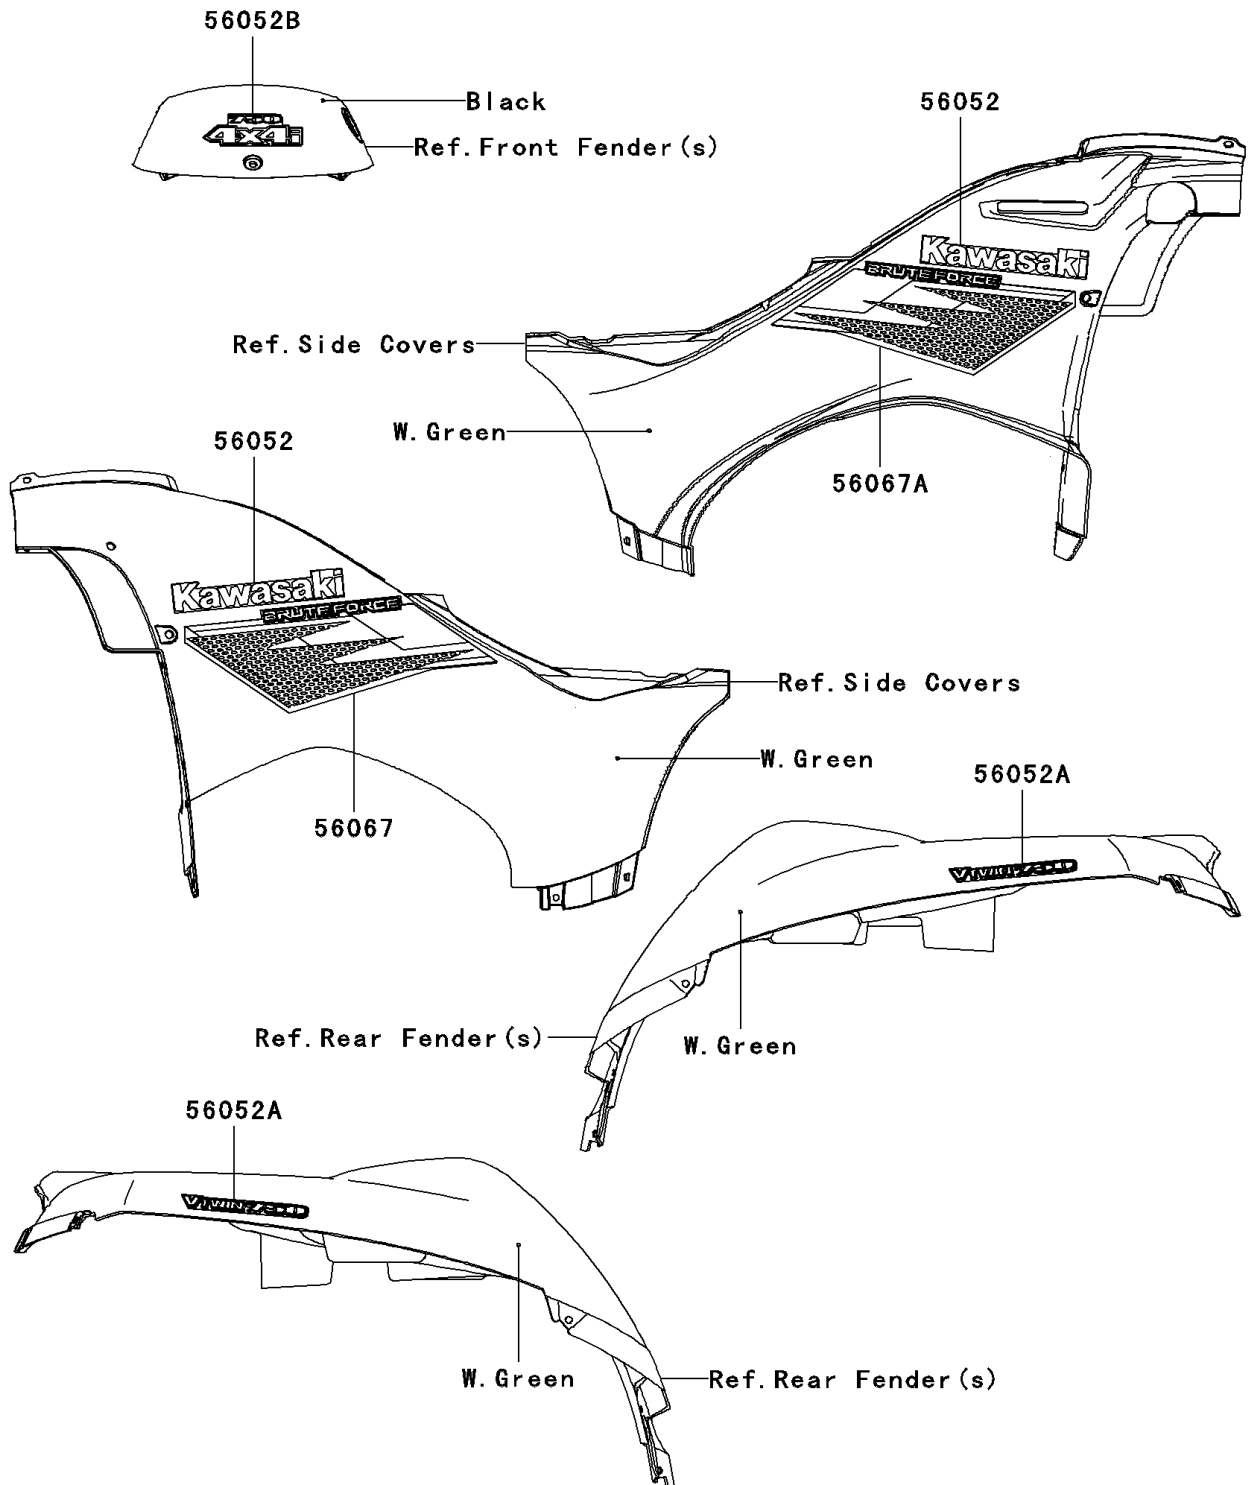

# 2007 Brute Force 750 4x4i PARTS DIAGRAM

Decals(W.Green)(A7F)

F2861E

## 2007 Brute Force 750 4x4i PARTS LIST

Decals(W.Green)(A7F)

ITEM NAME	PART NUMBER	QUANTITY
MARK,SIDE COVER,KAWASAKI (Ref # 56052)	56052-0542	2
MARK,RR FENDER,V TWIN 750 (Ref # 56052A)	56052-0877	2
MARK,TOP COVER,750 4X4I (Ref # 56052B)	56052-0905	1
PATTERN,SIDE COVER,LH (Ref # 56067)	56067-0881	1
PATTERN,SIDE COVER,RH (Ref # 56067A)	56067-0882	1