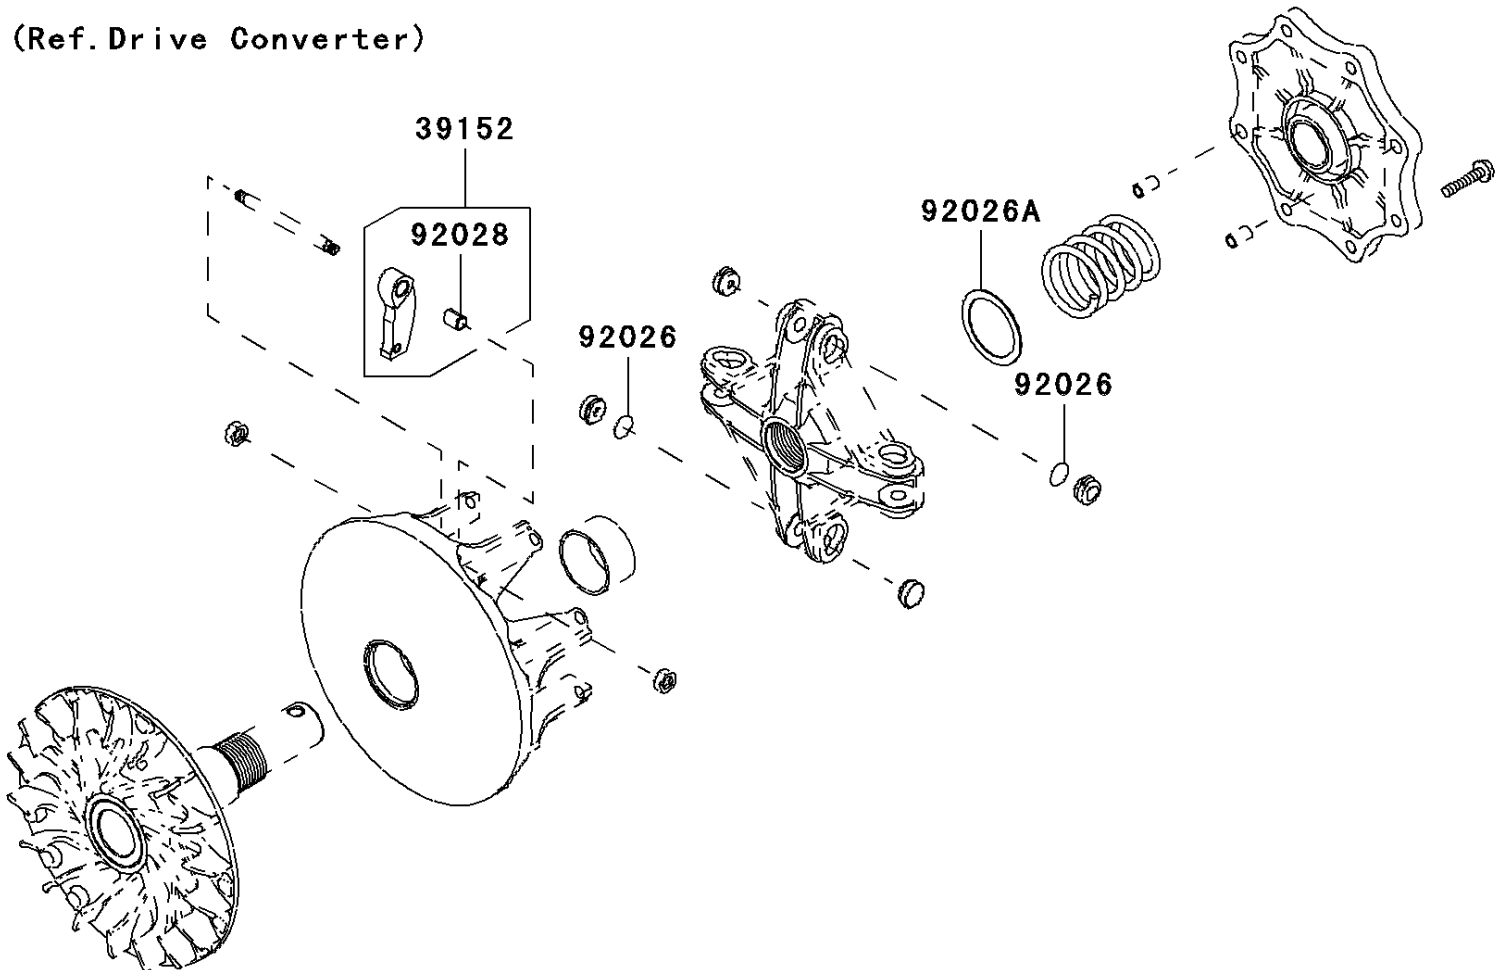

# 2007 Brute Force 750 4x4i PARTS DIAGRAM

Optional Parts(Drive Converter)

F2890

(Ref. Drive Converter)

## 2007 Brute Force 750 4x4i PARTS LIST

Optional Parts(Drive Converter)

ITEM NAME	PART NUMBER	QUANTITY
WEIGHT-RAMP (Ref # 39152)	39152-1088	4
SPACER,T=0.1 (Ref # 92026)	92026-0038	2
SPACER,39X49.5X1.0 (Ref # 92026A)	92026-1603	1
BUSHING (Ref # 92028)	92028-1973	4