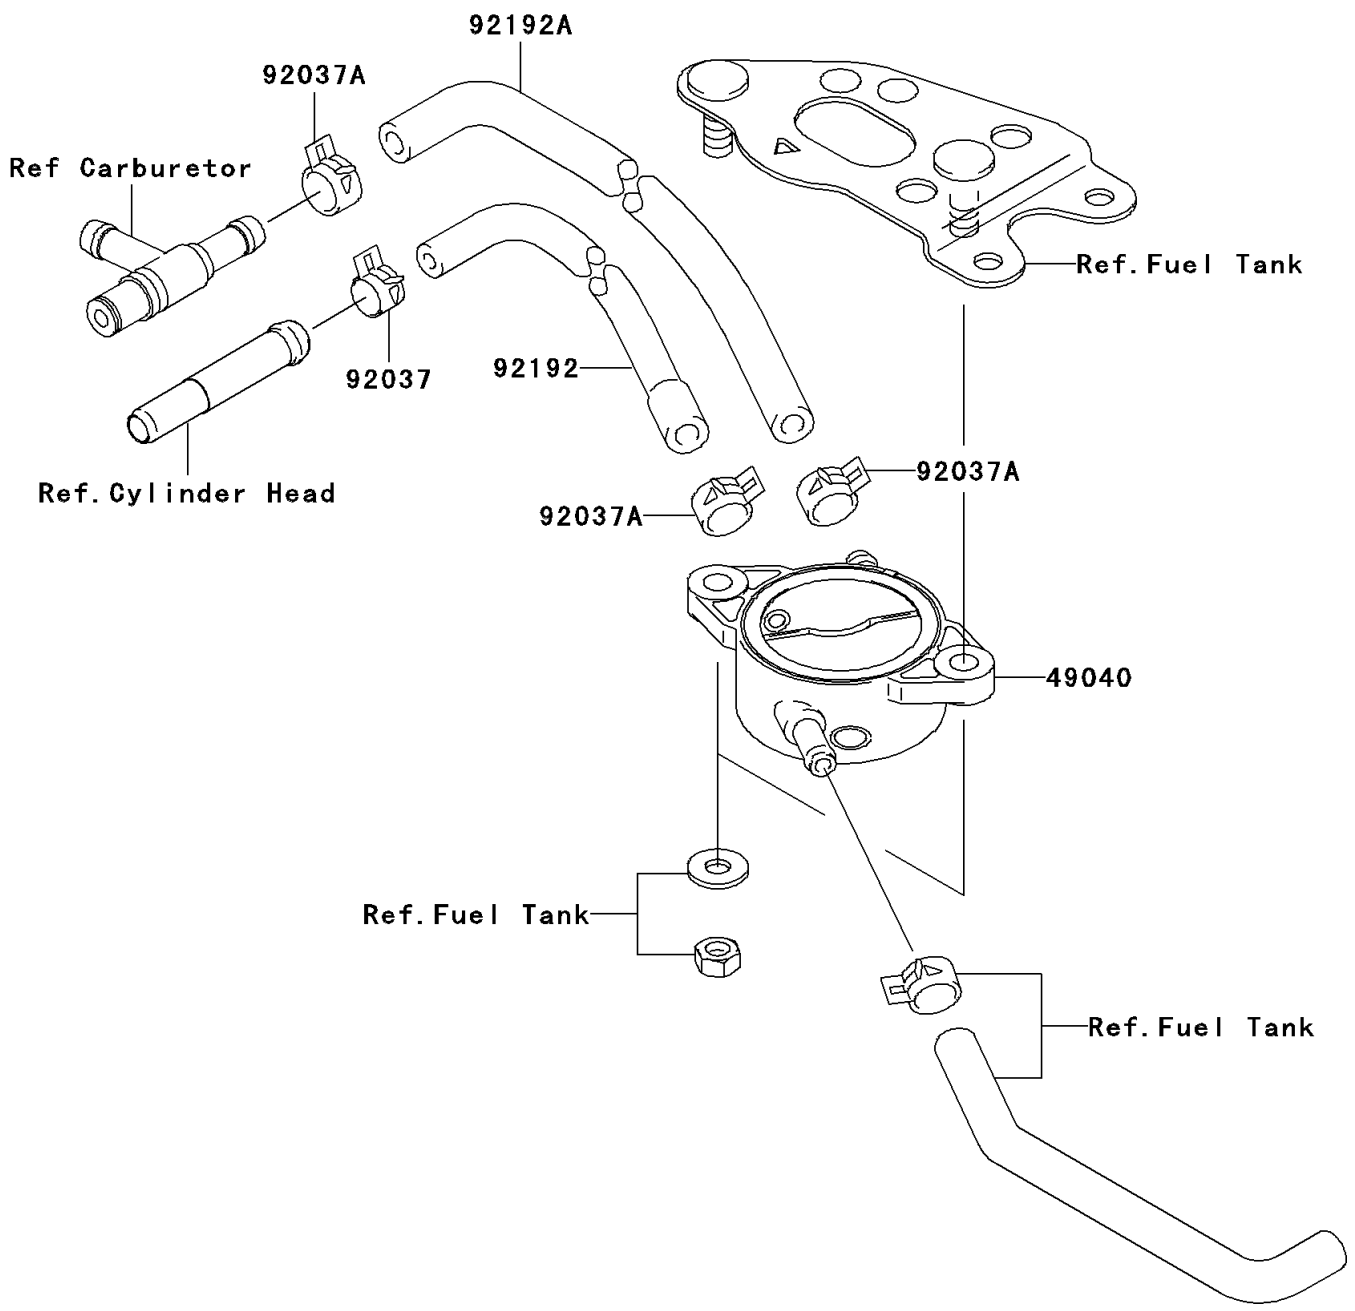

2005 Brute Force 750 4x4i Hardwoods Green HD PARTS DIAGRAM

Fuel Pump

E1520

2005 Brute Force 750 4x4i Hardwoods Green HD PARTS LIST

Fuel Pump

ITEM NAME	PART NUMBER	QUANTITY
PUMP-FUEL (Ref # 49040)	49040-0005	1
CLAMP,TUBE (Ref # 92037)	92037-1461	1
CLAMP,TUBE (Ref # 92037A)	92037-1505	3
TUBE,L=510,BLUE STRIPE (Ref # 92192)	92192-0060	1
TUBE,5.8X10.8X580 (Ref # 92192A)	92192-0182	1