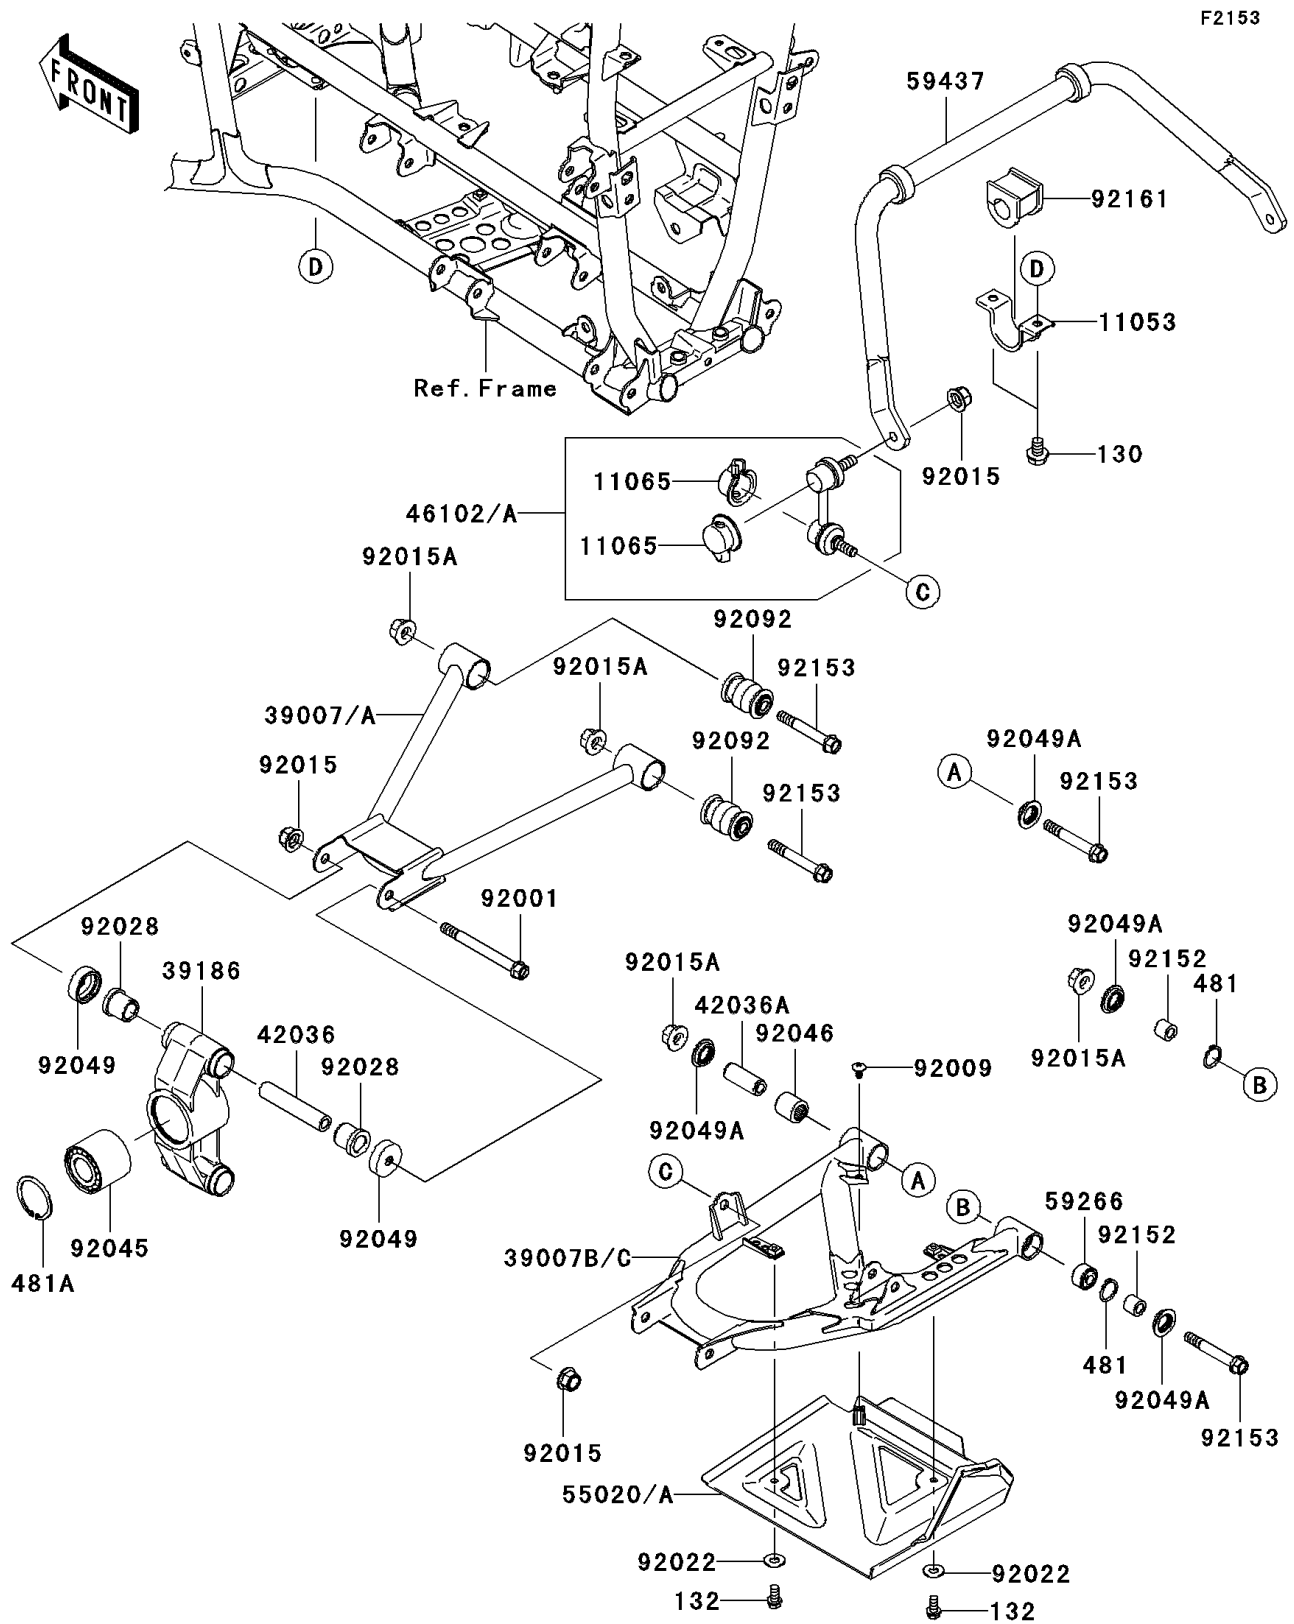

2005 Brute Force 750 4x4i Hardwoods Green HD PARTS DIAGRAM

Rear Suspension

2005 Brute Force 750 4x4i Hardwoods Green HD PARTS LIST

Rear Suspension

ITEM NAME	PART NUMBER	QUANTITY
BOLT-FLANGED,8X12 (Ref # 130)	130J0812	4
BOLT-FLANGED-SMALL,6X12 (Ref # 132)	132J0612	4
CIRCLIP (Ref # 481)	481J2400	4
CIRCLIP (Ref # 481A)	481J5200	2
BRACKET,STABILIZER (Ref # 11053)	11053-1585	2
CAP (Ref # 11065)	11065-0086	4
ARM-SUSP,RR,UPP,LH (Ref # 39007)	39007-0021	1
ARM-SUSP,RR,UPP,RH (Ref # 39007A)	39007-0022	1
ARM-SUSP,RR,LWR,LH (Ref # 39007B)	39007-0038	1
ARM-SUSP,RR,LWR,RH (Ref # 39007C)	39007-0039	1
KNUCKLE,RR (Ref # 39186)	39186-0030	2
SLEEVE,10X17X85.6 (Ref # 42036)	42036-1190	4
SLEEVE (Ref # 42036A)	42036-1376	2
ROD,STABILIZER,LH (Ref # 46102)	46102-0055	1
ROD,STABILIZER,RH (Ref # 46102A)	46102-0056	1
GUARD,REAR ARM,LH,F.BLACK (Ref # 55020)	55020-0166-6Z	1
GUARD,REAR ARM,RH,F.BLACK (Ref # 55020A)	55020-0167-6Z	1
JOINT-BALL (Ref # 59266)	59266-1011	2
STABILIZER (Ref # 59437)	59437-0001	1
BOLT,FLANGED,10X105,BLACK (Ref # 92001)	92001-1751	4
SCREW,6X12 (Ref # 92009)	92009-1480	2
NUT,FLANGED,10MM (Ref # 92015)	92015-1335	8
NUT,FLANGED,10MM (Ref # 92015A)	92015-1415	8
WASHER,7X16X1.2 (Ref # 92022)	92022-024	4
BUSHING (Ref # 92028)	92028-1466	8
BEARING-BALL,25BWD02A (Ref # 92045)	92045-0021	2
BEARING-NEEDLE (Ref # 92046)	92046-1046	2
SEAL-OIL,KNUCKLE (Ref # 92049)	92049-1198	8
SEAL-OIL,MHA17245.7F (Ref # 92049A)	92049-1223	8

2005 Brute Force 750 4x4i Hardwoods Green HD PARTS LIST

Rear Suspension

ITEM NAME	PART NUMBER	QUANTITY
BUSHING-RUBBER (Ref # 92092)	92092-0004	4
COLLAR,10X17X14.5 (Ref # 92152)	92152-1455	4
BOLT,FLANGED,10X70 (Ref # 92153)	92153-0666	8
DAMPER (Ref # 92161)	92161-0265	2