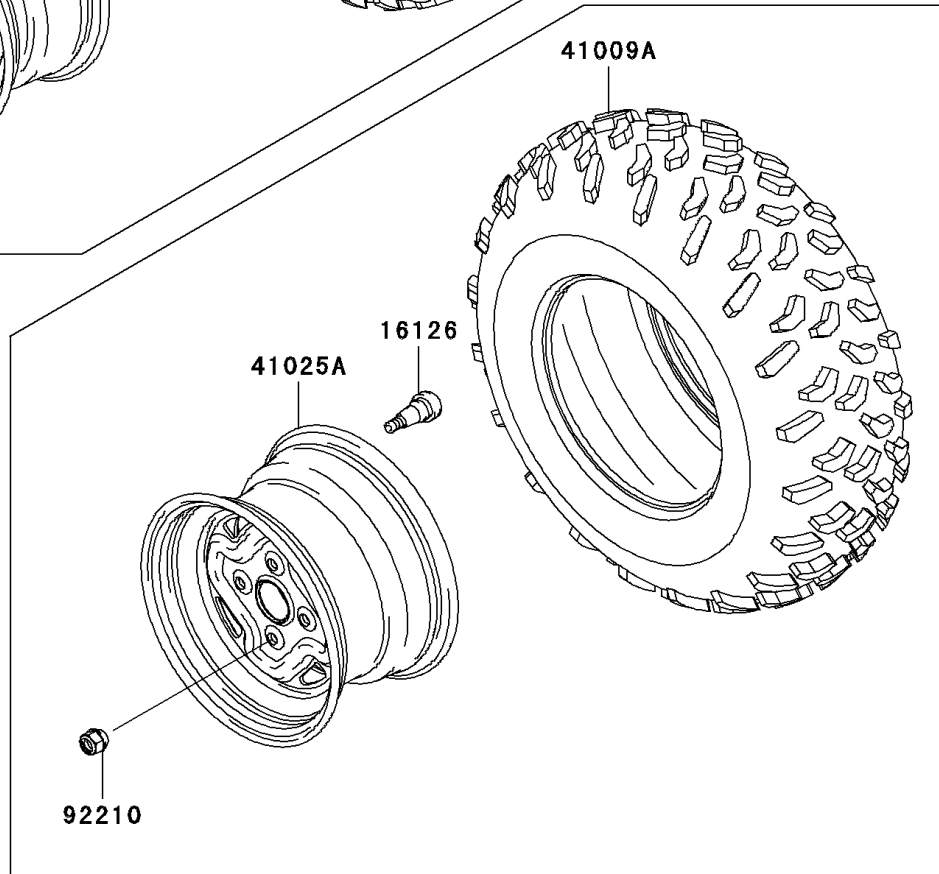

# 2005 Brute Force 750 4x4i Hardwoods Green HD PARTS DIAGRAM

Wheels/Tires

F2210

## 2005 Brute Force 750 4x4i Hardwoods Green HD PARTS LIST

### Wheels/Tires

ITEM NAME	PART NUMBER	QUANTITY
VALVE (Ref # 16126)	16126-4001	4
TIRE,FR,AT25X8-12,KT191(D) (Ref # 41009)	41009-0039	2
TIRE,RR,AT25X10-12,KT195(D) (Ref # 41009A)	41009-0112	2
RIM,FR,12X6.0AT,M.GRAYSTONE (Ref # 41025)	41025-0043-379	2
RIM,RR,12X7.5AT,M.GRAYSTONE (Ref # 41025A)	41025-0044-379	2
NUT,LOCK,10MM (Ref # 92210)	92210-0203	16