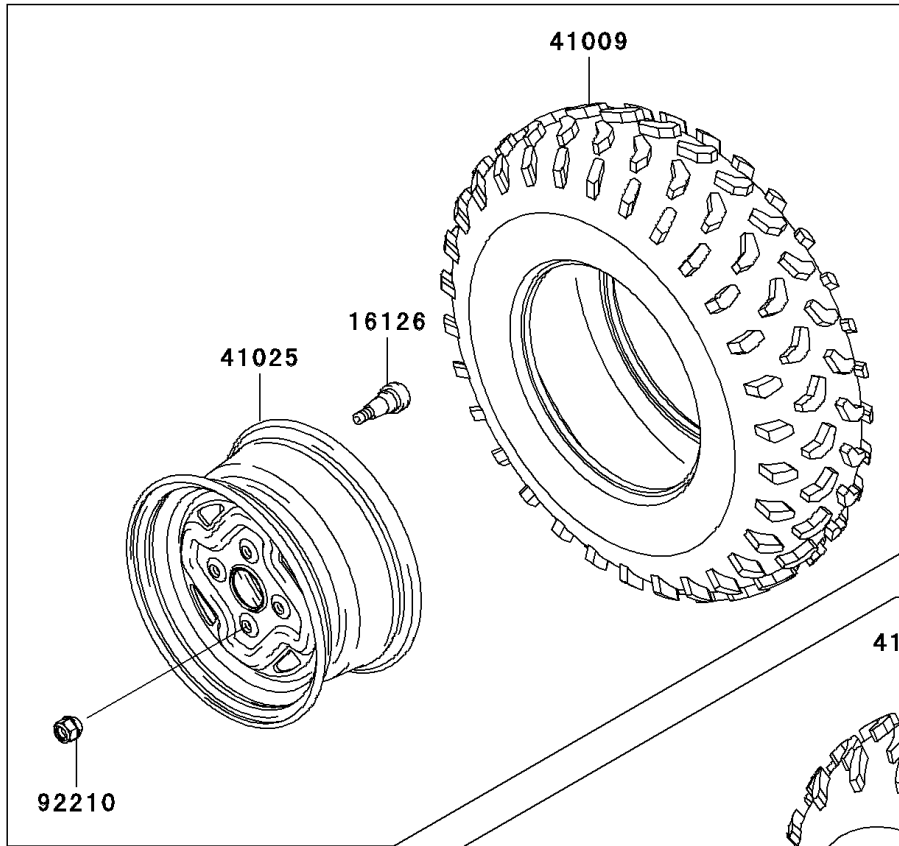

# 2005 Brute Force 750 4x4i Hardwoods Green HD PARTS DIAGRAM

Wheels/Tires

F2210

## 2005 Brute Force 750 4x4i Hardwoods Green HD PARTS LIST

### Wheels/Tires

ITEM NAME	PART NUMBER	QUANTITY
VALVE (Ref # 16126)	16126-4001	4
TIRE,FR,AT25X8-12,KT191(D) (Ref # 41009)	41009-0039	2
TIRE,RR,AT25X10-12,KT195(D) (Ref # 41009A)	41009-0112	2
RIM,FR,12X6.0AT,M.GRAYSTONE (Ref # 41025)	41025-0043-379	2
RIM,RR,12X7.5AT,M.GRAYSTONE (Ref # 41025A)	41025-0044-379	2
NUT,LOCK,10MM (Ref # 92210)	92210-0203	16