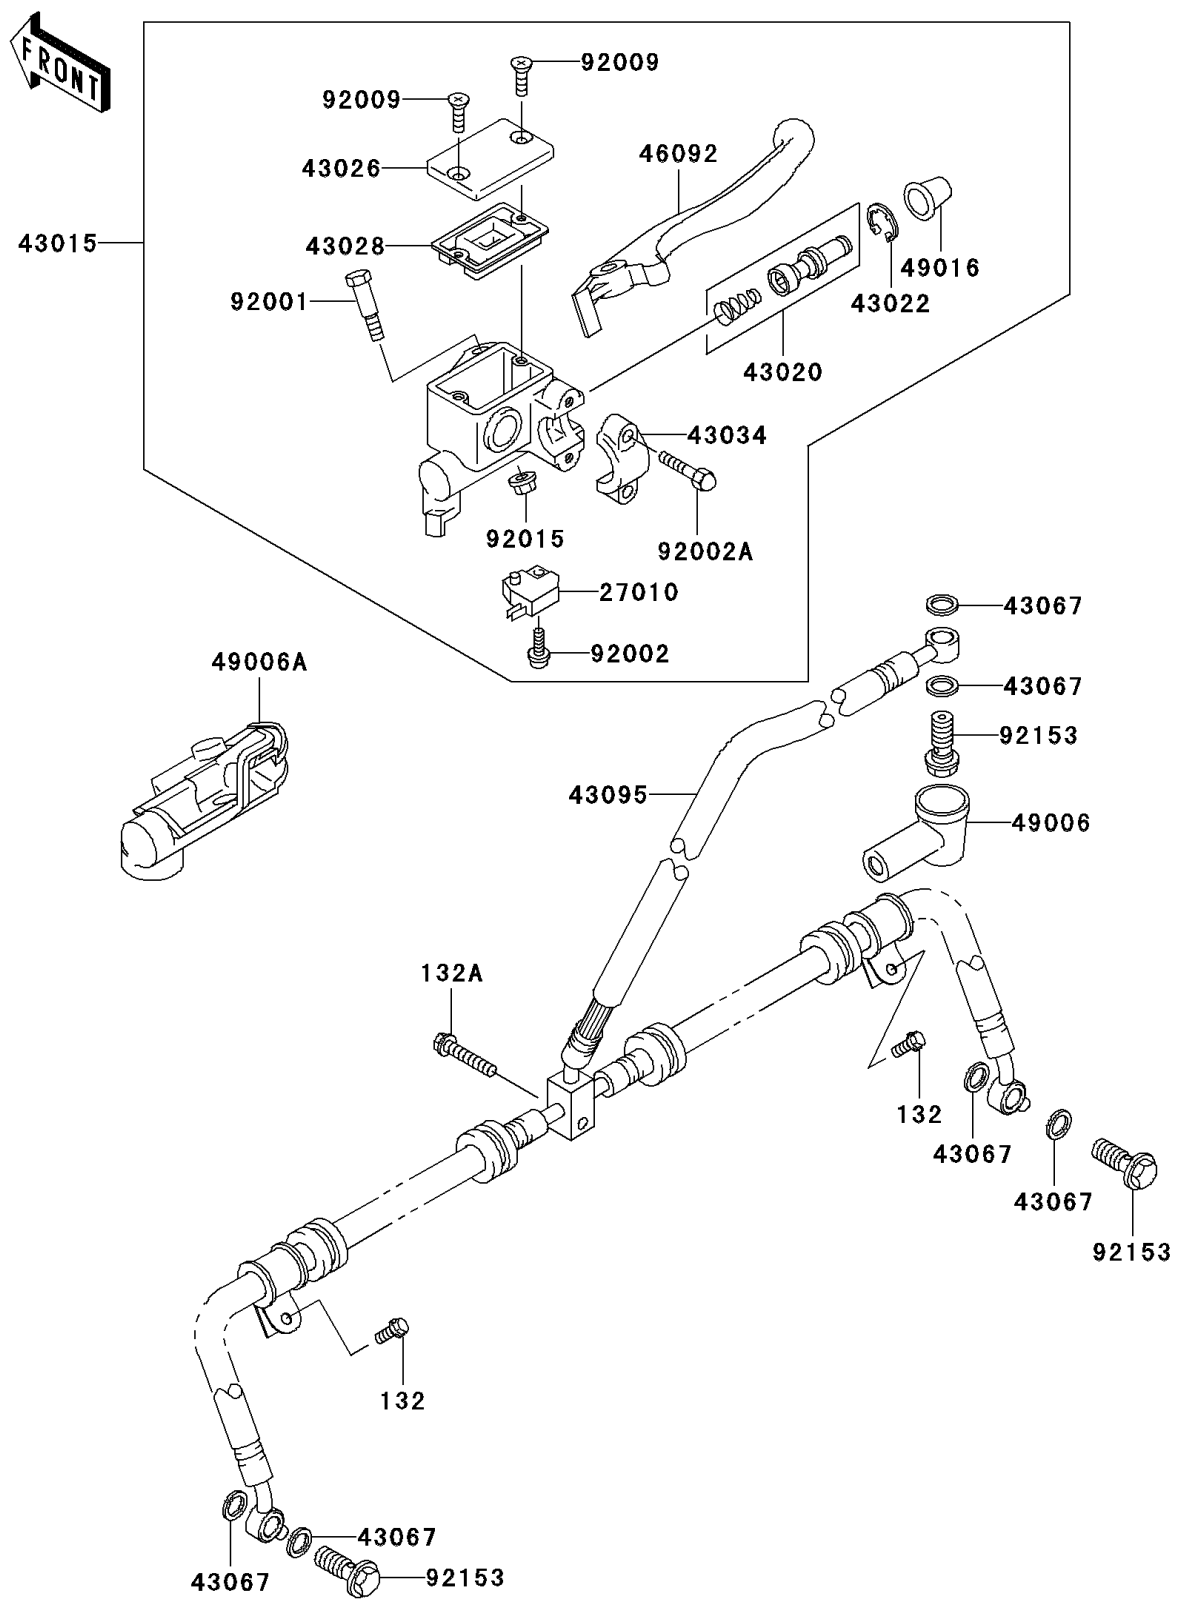

2005 Brute Force 750 4x4i Hardwoods Green HD PARTS DIAGRAM

Front Master Cylinder

F2291

2005 Brute Force 750 4x4i Hardwoods Green HD PARTS LIST

Front Master Cylinder

ITEM NAME	PART NUMBER	QUANTITY
BOLT-FLANGED-SMALL,5X12 (Ref # 132)	132J0512	2
BOLT-FLANGED-SMALL,6X30 (Ref # 132A)	132J0630	1
SWITCH,BRAKE (Ref # 27010)	27010-0025	1
CYLINDER-ASSY-MASTER,FR (Ref # 43015)	43015-0036	1
PISTON-COMP-BRAKE,FR (Ref # 43020)	43020-1054	1
STOPPER-BRAKE,PISTON (Ref # 43022)	43022-1010	1
CAP-BRAKE (Ref # 43026)	43026-1074	1
DIAPHRAGM (Ref # 43028)	43028-1061	1
HOLDER-BRAKE,MASTER CYLINDER (Ref # 43034)	43034-1016	1
WASHER,10.5X15X1.5 (Ref # 43067)	43067-001	6
HOSE-BRAKE,FR (Ref # 43095)	43095-0078	1
LEVER-GRIP,FRONT BRAKE (Ref # 46092)	46092-1208	1
BOOT,DUST (Ref # 49006)	49006-1040	1
BOOT,RH (Ref # 49006A)	49006-1338	1
COVER-SEAL,MASTER CYLINDER (Ref # 49016)	49016-1044	1
BOLT,FRONT BRAKE LEVER (Ref # 92001)	92001-1728	1
BOLT,SCREW,4X12 (Ref # 92002)	92002-1323	1
BOLT (Ref # 92002A)	92002-1894	2
SCREW,4MM (Ref # 92009)	92009-1458	2
NUT,FLANGED,6MM,BLACK (Ref # 92015)	92015-1233	1
BOLT,OIL,L=23 (Ref # 92153)	92153-0627	3