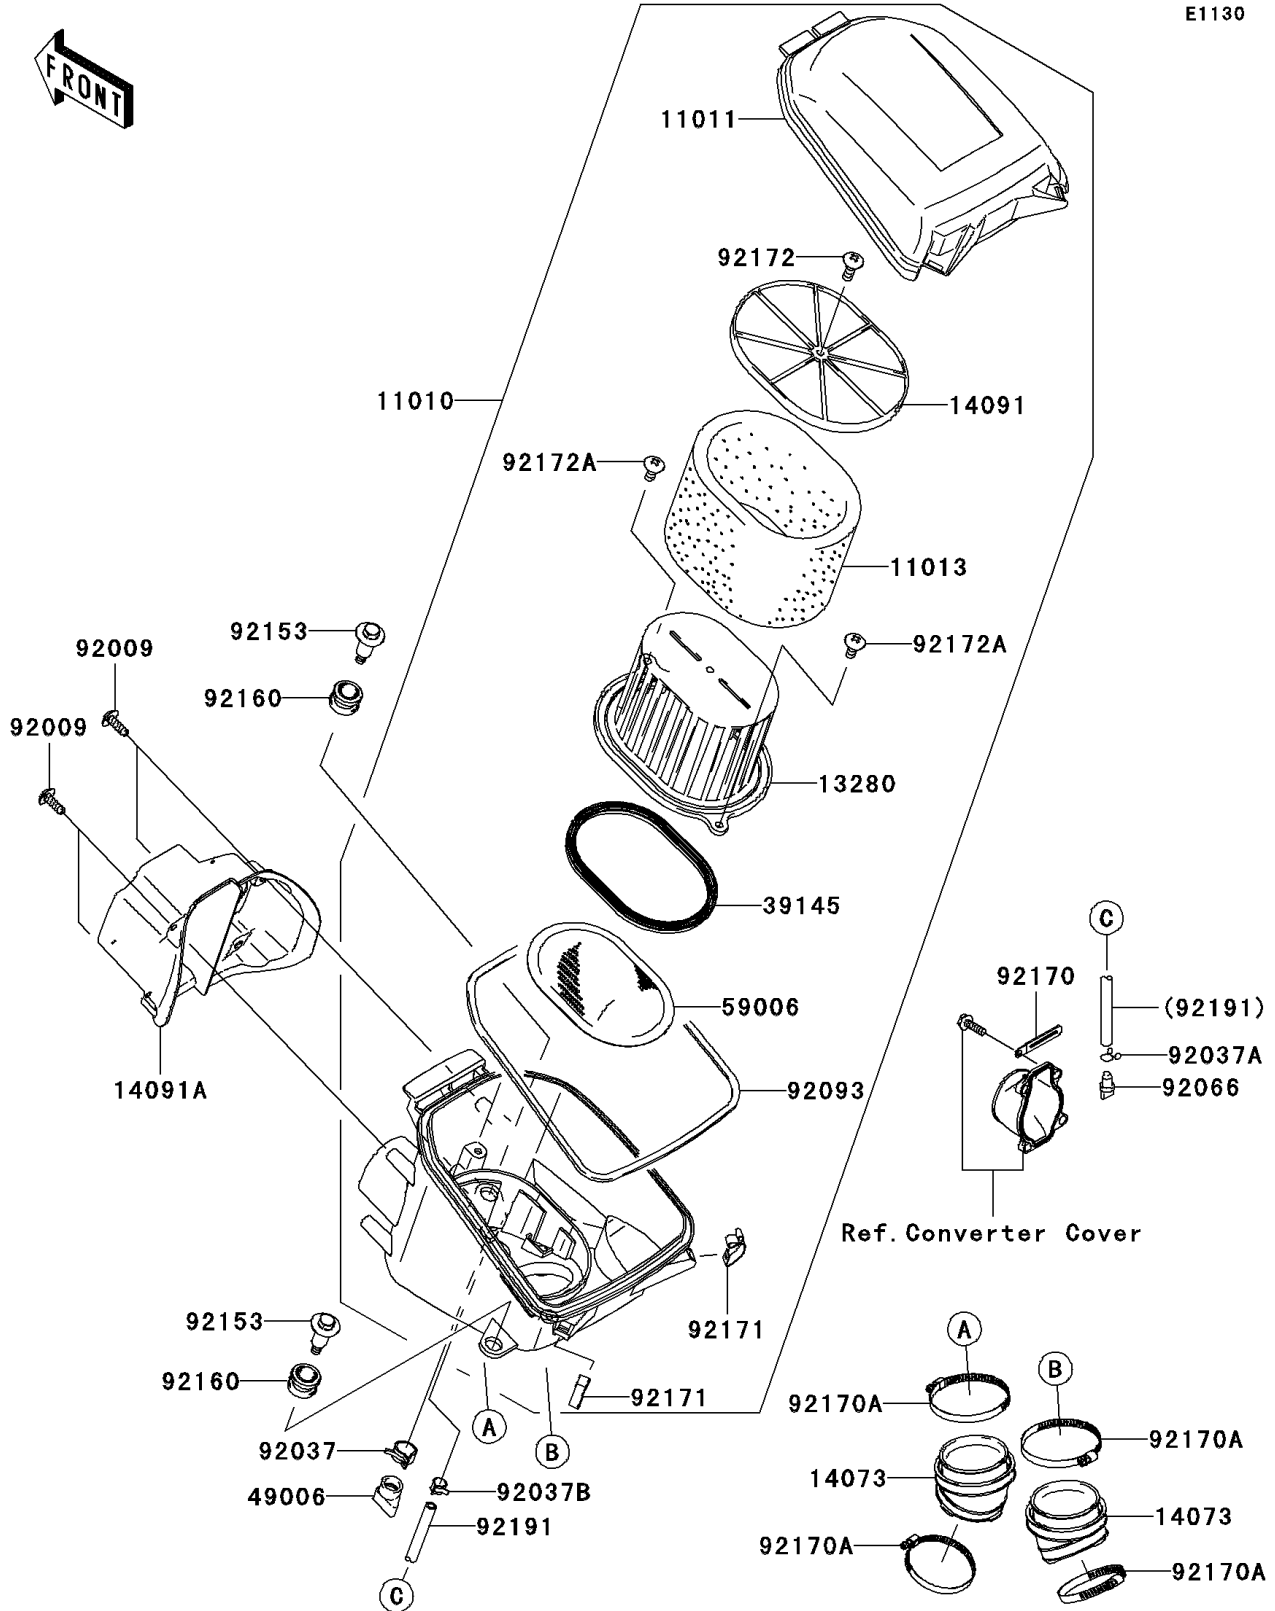

# 2007 Brute Force 750 4x4i PARTS DIAGRAM

Air Cleaner

E1130

## 2007 Brute Force 750 4x4i PARTS LIST

### Air Cleaner

ITEM NAME	PART NUMBER	QUANTITY
FILTER-ASSY-AIR,F.BLACK (Ref # 11010)	11010-0023-6Z	1
CASE-AIR FILTER,UPP,F.BLACK (Ref # 11011)	11011-0017-6Z	1
ELEMENT-AIR FILTER (Ref # 11013)	11013-0007	1
HOLDER (Ref # 13280)	13280-0048	1
DUCT,JOINT (Ref # 14073)	14073-0030	2
COVER,ELEMENT (Ref # 14091)	14091-0163	1
COVER,FR (Ref # 14091A)	14091-0164	1
TRIM-SEAL (Ref # 39145)	39145-0001	1
BOOT (Ref # 49006)	49006-1292	1
ARRESTER-FLAME (Ref # 59006)	59006-0002	1
SCREW,TAPPING (Ref # 92009)	92009-1113	4
CLAMP,HOSE CLIP (Ref # 92037)	92037-1460	1
CLAMP,TUBE (Ref # 92037A)	92037-147	1
CLAMP,TUBE (Ref # 92037B)	92037-1505	1
PLUG,DRAIN (Ref # 92066)	92066-1211	1
SEAL (Ref # 92093)	92093-0017	1
BOLT,FLANGED,6X28.7 (Ref # 92153)	92153-1052	2
DAMPER (Ref # 92160)	92160-1594	2
CLAMP (Ref # 92170)	92170-1514	1
CLAMP (Ref # 92170A)	92170-1763	4
CLAMP (Ref # 92171)	92171-0225	2
SCREW,6X18 (Ref # 92172)	92172-0130	1
SCREW,6X14 (Ref # 92172A)	92172-0131	2
TUBE,7X11X470 (Ref # 92191)	92191-1531	1