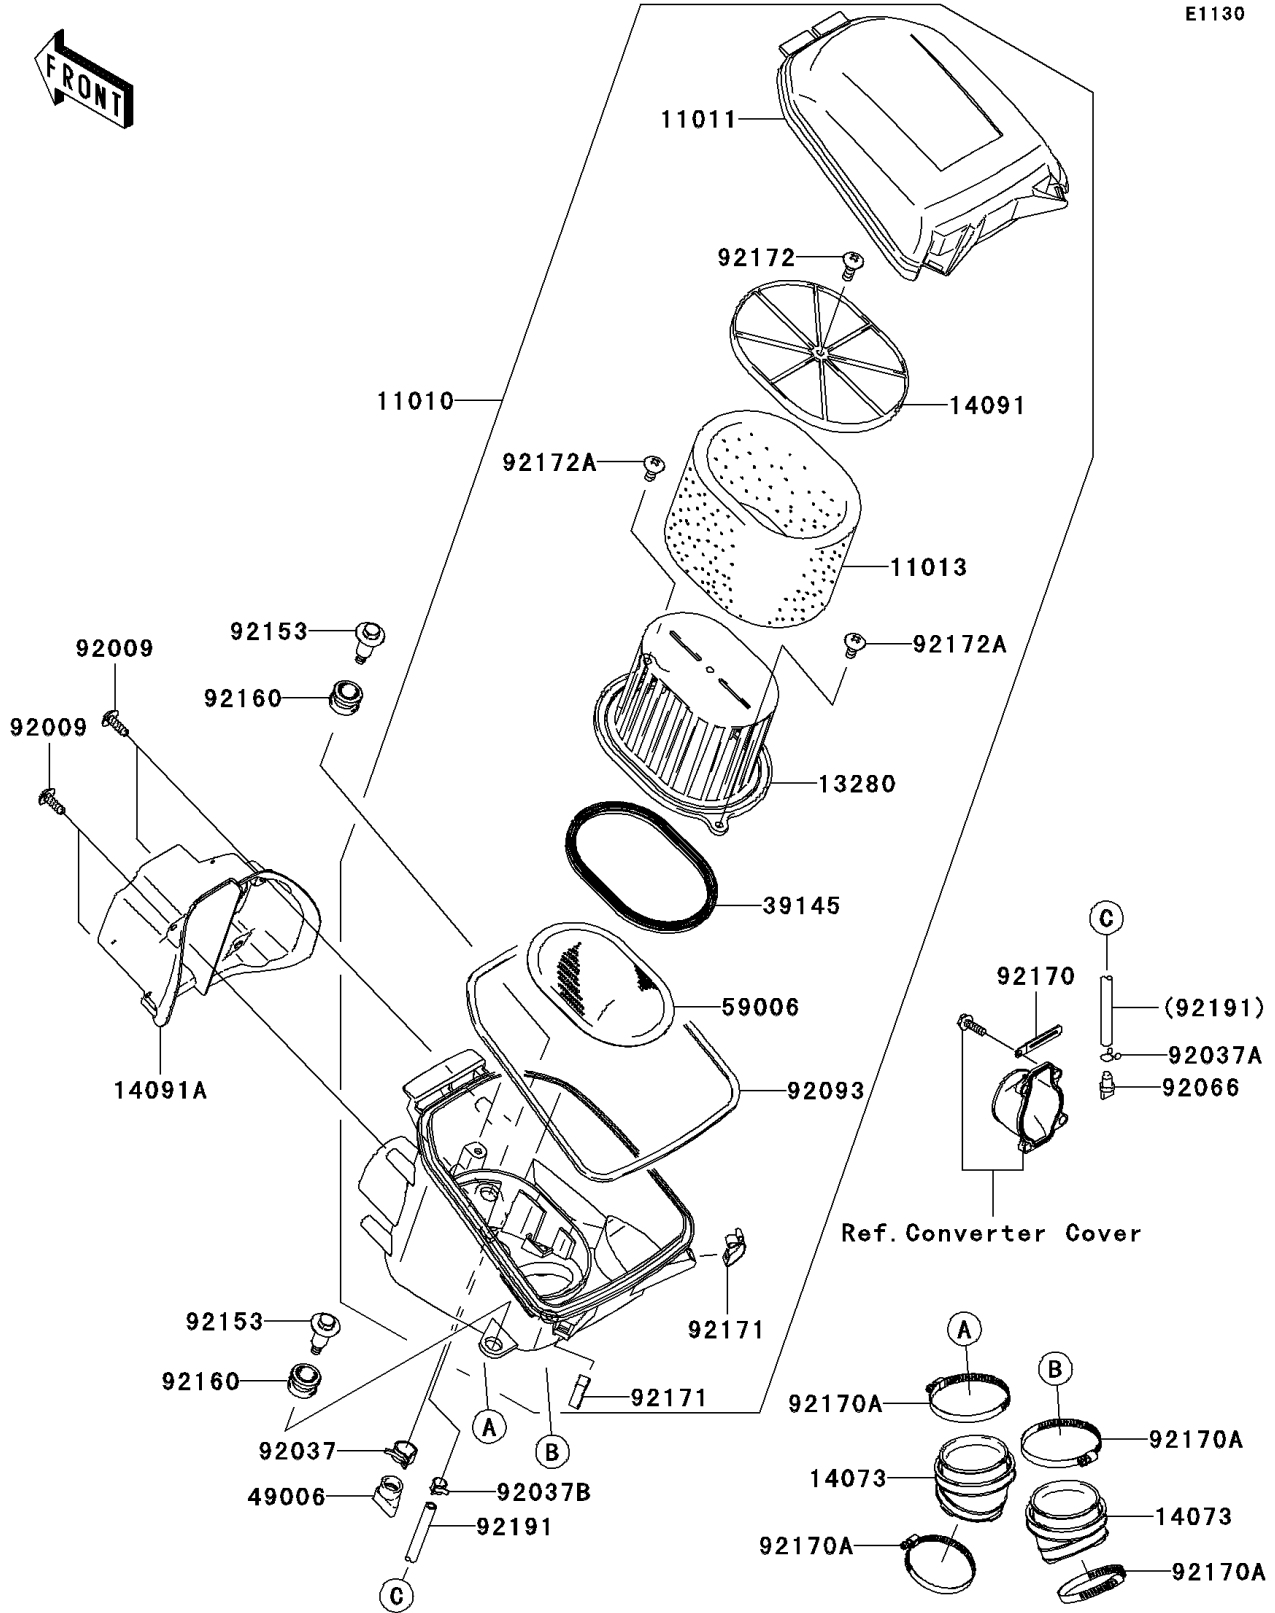

2007 Brute Force 750 4x4i PARTS DIAGRAM

Air Cleaner

E1130

2007 Brute Force 750 4x4i PARTS LIST

Air Cleaner

ITEM NAME	PART NUMBER	QUANTITY
FILTER-ASSY-AIR,F.BLACK (Ref # 11010)	11010-0023-6Z	1
CASE-AIR FILTER,UPP,F.BLACK (Ref # 11011)	11011-0017-6Z	1
ELEMENT-AIR FILTER (Ref # 11013)	11013-0007	1
HOLDER (Ref # 13280)	13280-0048	1
DUCT,JOINT (Ref # 14073)	14073-0030	2
COVER,ELEMENT (Ref # 14091)	14091-0163	1
COVER,FR (Ref # 14091A)	14091-0164	1
TRIM-SEAL (Ref # 39145)	39145-0001	1
BOOT (Ref # 49006)	49006-1292	1
ARRESTER-FLAME (Ref # 59006)	59006-0002	1
SCREW,TAPPING (Ref # 92009)	92009-1113	4
CLAMP,HOSE CLIP (Ref # 92037)	92037-1460	1
CLAMP,TUBE (Ref # 92037A)	92037-147	1
CLAMP,TUBE (Ref # 92037B)	92037-1505	1
PLUG,DRAIN (Ref # 92066)	92066-1211	1
SEAL (Ref # 92093)	92093-0017	1
BOLT,FLANGED,6X28.7 (Ref # 92153)	92153-1052	2
DAMPER (Ref # 92160)	92160-1594	2
CLAMP (Ref # 92170)	92170-1514	1
CLAMP (Ref # 92170A)	92170-1763	4
CLAMP (Ref # 92171)	92171-0225	2
SCREW,6X18 (Ref # 92172)	92172-0130	1
SCREW,6X14 (Ref # 92172A)	92172-0131	2
TUBE,7X11X470 (Ref # 92191)	92191-1531	1