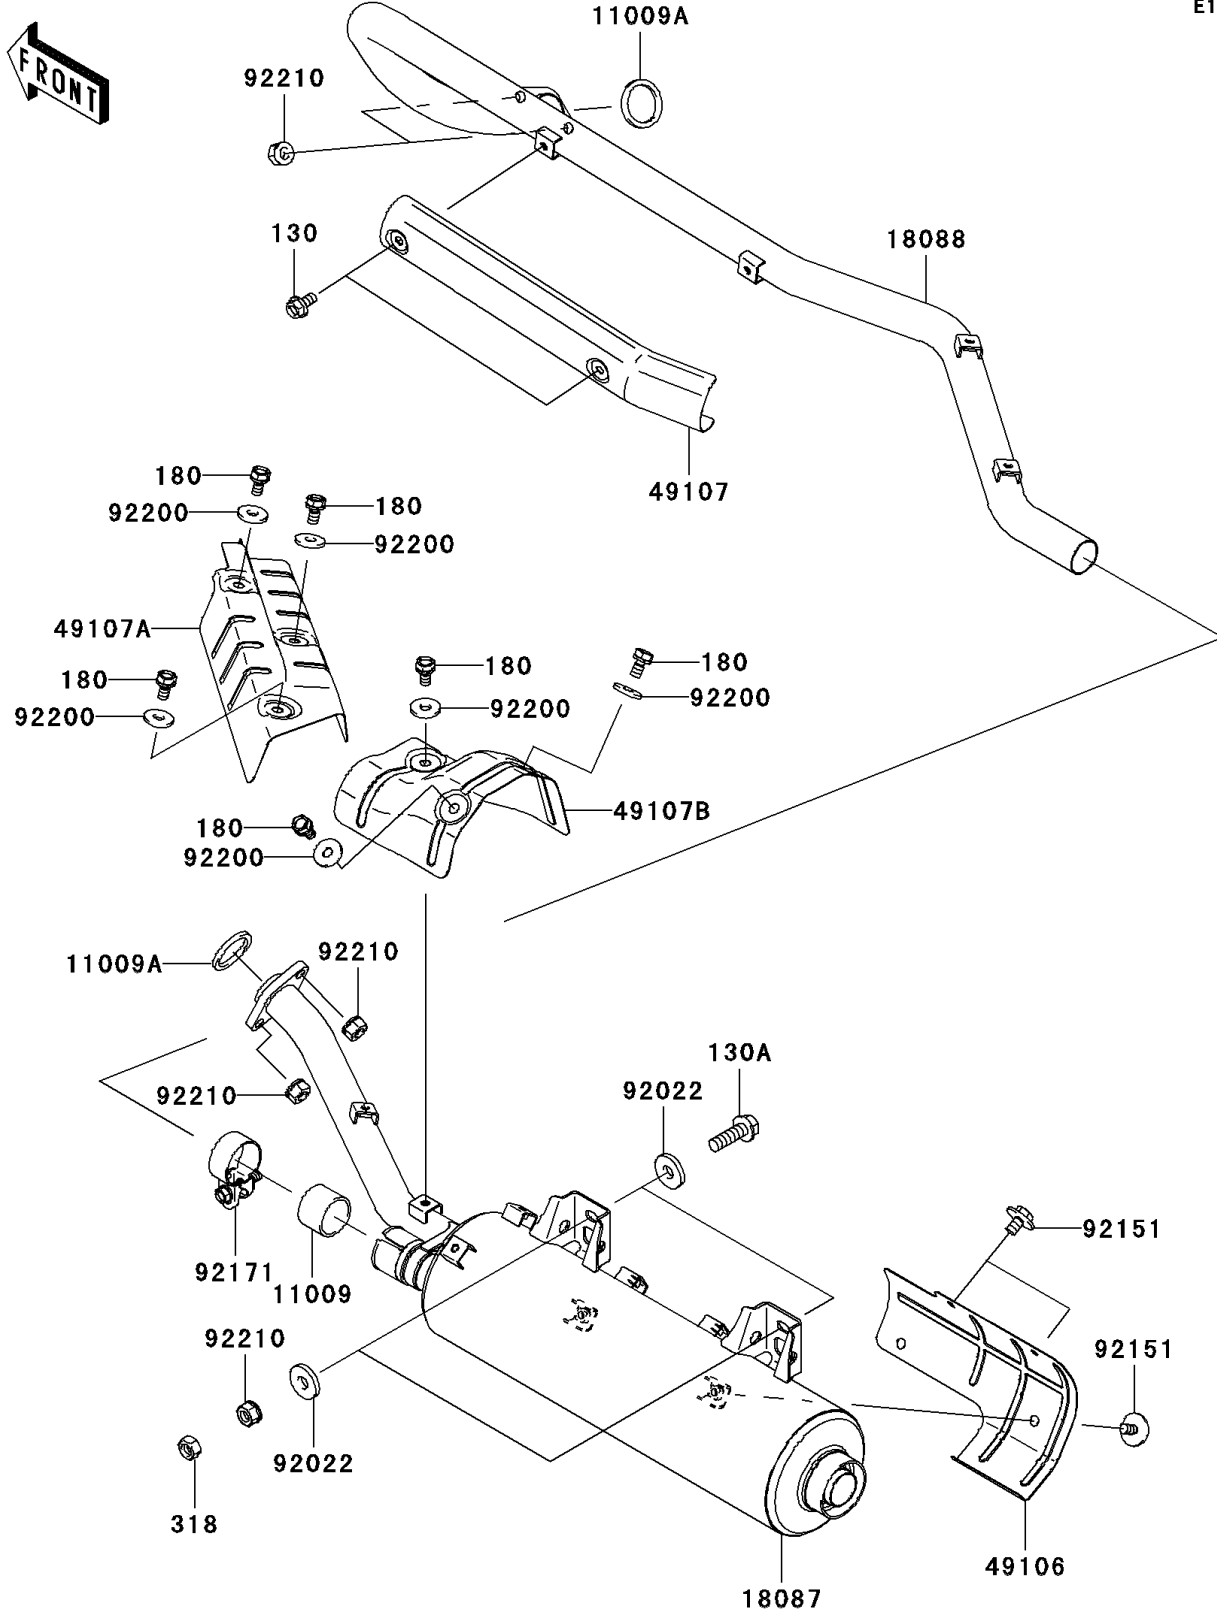

2006 Brute Force 750 4x4i PARTS DIAGRAM

Muffler(s)(-JKAVFDB1 6B503806)

E1140

2006 Brute Force 750 4x4i PARTS LIST

Muffler(s)(-JKAVFDB1 6B503806)

ITEM NAME	PART NUMBER	QUANTITY
BOLT-FLANGED,6X10 (Ref # 130)	130J0610	2
BOLT-FLANGED,8X25 (Ref # 130A)	130Z0825	2
BOLT-UPSET-WS,6X12 (Ref # 180)	180Y0612	6
NUT-HEX-SMALL,8MM (Ref # 318)	318G0800	2
GASKET,MUFFLER CONNECTING (Ref # 11009)	11009-1865	1
GASKET,EXHAUST HOLDER (Ref # 11009A)	11009-1894	2
MUFFLER (Ref # 18087)	18087-0066	1
PIPE-EXHAUST (Ref # 18088)	18088-0146	1
COVER-MUFFLER (Ref # 49106)	49106-0011	1
COVER-EXHAUST PIPE,FR (Ref # 49107)	49107-0042	1
COVER-EXHAUST PIPE,CNT (Ref # 49107A)	49107-0049	1
COVER-EXHAUST PIPE,RR (Ref # 49107B)	49107-0050	1
WASHER,8.5X22X3.2 (Ref # 92022)	92022-276	4
BOLT,UPSET-WP,6X12 (Ref # 92151)	92151-1944	4
CLAMP (Ref # 92171)	92171-1330	1
WASHER,6.5X18X2.0 (Ref # 92200)	92200-2035	6
NUT,8MM (Ref # 92210)	92210-1242	6