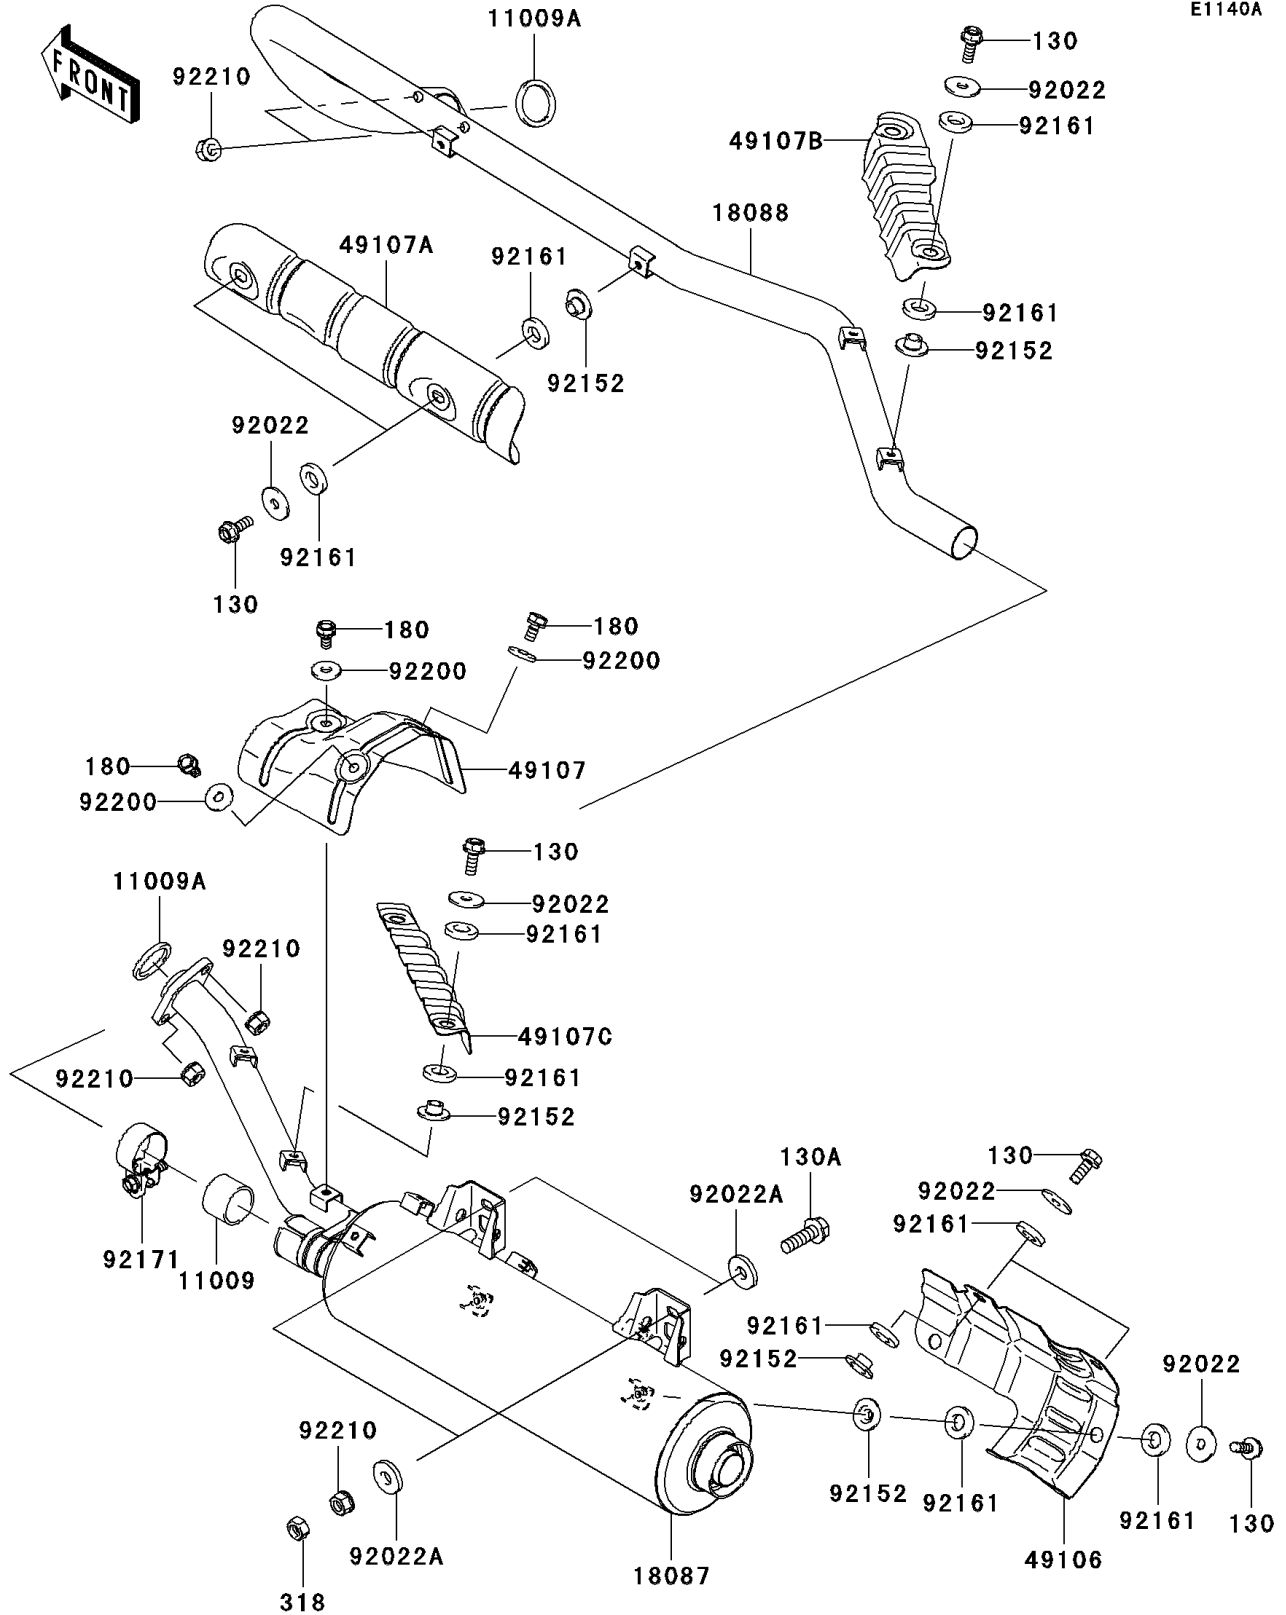

# 2006 Brute Force 750 4x4i PARTS DIAGRAM

Muffler(s)(JKAVFDB1 6B503807-)

E1140A

## 2006 Brute Force 750 4x4i PARTS LIST

Muffler(s)(JKAVFDB1 6B503807-)

ITEM NAME	PART NUMBER	QUANTITY
BOLT-FLANGED,6X16 (Ref # 130)	130Y0616	10
BOLT-FLANGED,8X25 (Ref # 130A)	130Z0825	2
BOLT-UPSET-WS,6X12 (Ref # 180)	180Y0612	3
NUT-HEX-SMALL,8MM (Ref # 318)	318G0800	2
GASKET,MUFFLER CONNECTING (Ref # 11009)	11009-1865	1
GASKET,EXHAUST HOLDER (Ref # 11009A)	11009-1894	2
MUFFLER (Ref # 18087)	18087-0098	1
PIPE-EXHAUST (Ref # 18088)	18088-0146	1
COVER-MUFFLER (Ref # 49106)	49106-0048	1
COVER-EXHAUST PIPE,RR (Ref # 49107)	49107-0050	1
COVER-EXHAUST PIPE,FR (Ref # 49107A)	49107-0065	1
COVER-EXHAUST PIPE,MIDDLE LH (Ref # 49107B)	49107-0066	1
COVER-EXHAUST PIPE,MIDDLE RH (Ref # 49107C)	49107-0067	1
WASHER,6.5X22X1.6 (Ref # 92022)	92022-237	10
WASHER,8.5X22X3.2 (Ref # 92022A)	92022-276	4
COLLAR (Ref # 92152)	92152-0423	10
DAMPER (Ref # 92161)	92161-0319	20
CLAMP (Ref # 92171)	92171-1330	1
WASHER,6.5X18X2.0 (Ref # 92200)	92200-2035	3
NUT,8MM (Ref # 92210)	92210-1242	6