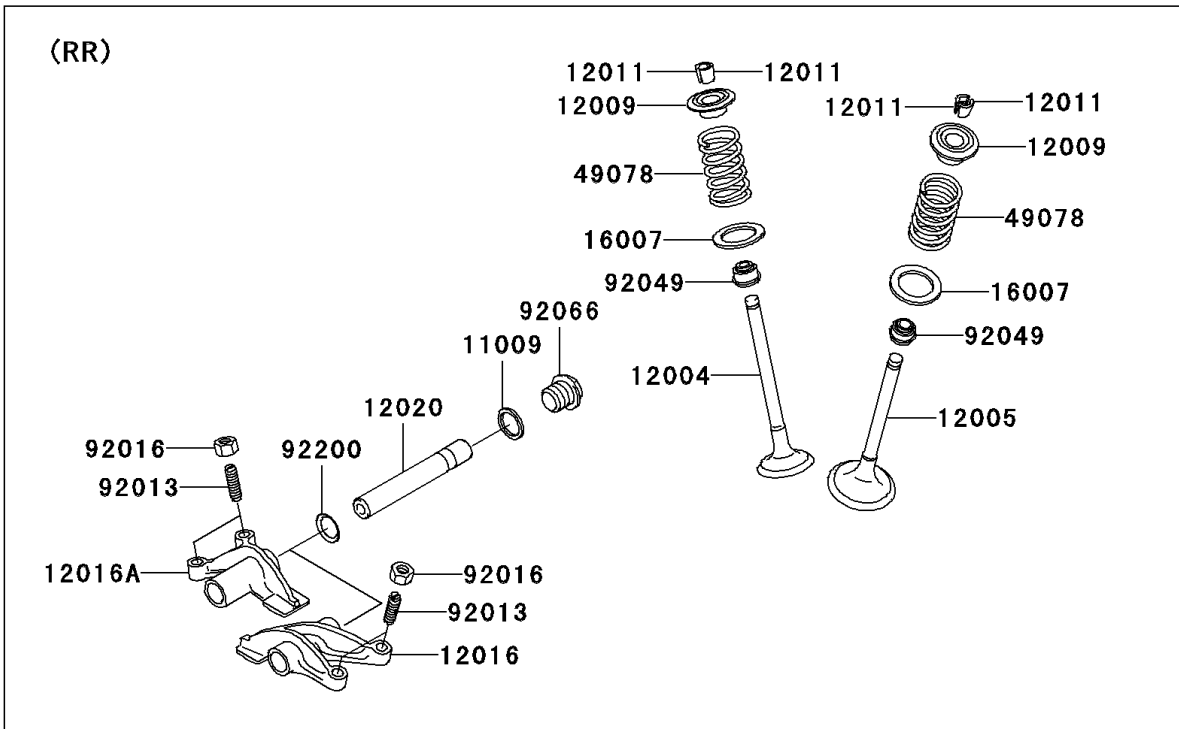

2006 Brute Force 750 4x4i PARTS DIAGRAM

Valve(s)

E1210

2006 Brute Force 750 4x4i PARTS LIST

Valve(s)

ITEM NAME	PART NUMBER	QUANTITY
GASKET,14X18X1.5 (Ref # 11009)	11009-1430	4
VALVE-INTAKE (Ref # 12004)	12004-0007	4
VALVE-EXHAUST (Ref # 12005)	12005-0040	4
RETAINER-VALVE SPRING (Ref # 12009)	12009-1056	8
COLLET (Ref # 12011)	12011-1051	16
ARM-ROCKER,EXHAUST (Ref # 12016)	12016-1128	2
ARM-ROCKER,INTAKE (Ref # 12016A)	12016-1129	2
SHAFT-ROCKER (Ref # 12020)	12020-0004	4
SEAT-SPRING,17.5X23.8X0.5 (Ref # 16007)	16007-1178	8
SPRING-ENGINE VALVE (Ref # 49078)	49078-0014	8
SCREW,6MM (Ref # 92013)	92013-009	8
NUT,6MM (Ref # 92016)	92016-061	8
SEAL-OIL,VSB58.558 (Ref # 92049)	92049-1218	8
PLUG,DRAIN (Ref # 92066)	92066-2196	4
WASHER,13X17X0.3 (Ref # 92200)	92200-1508	4