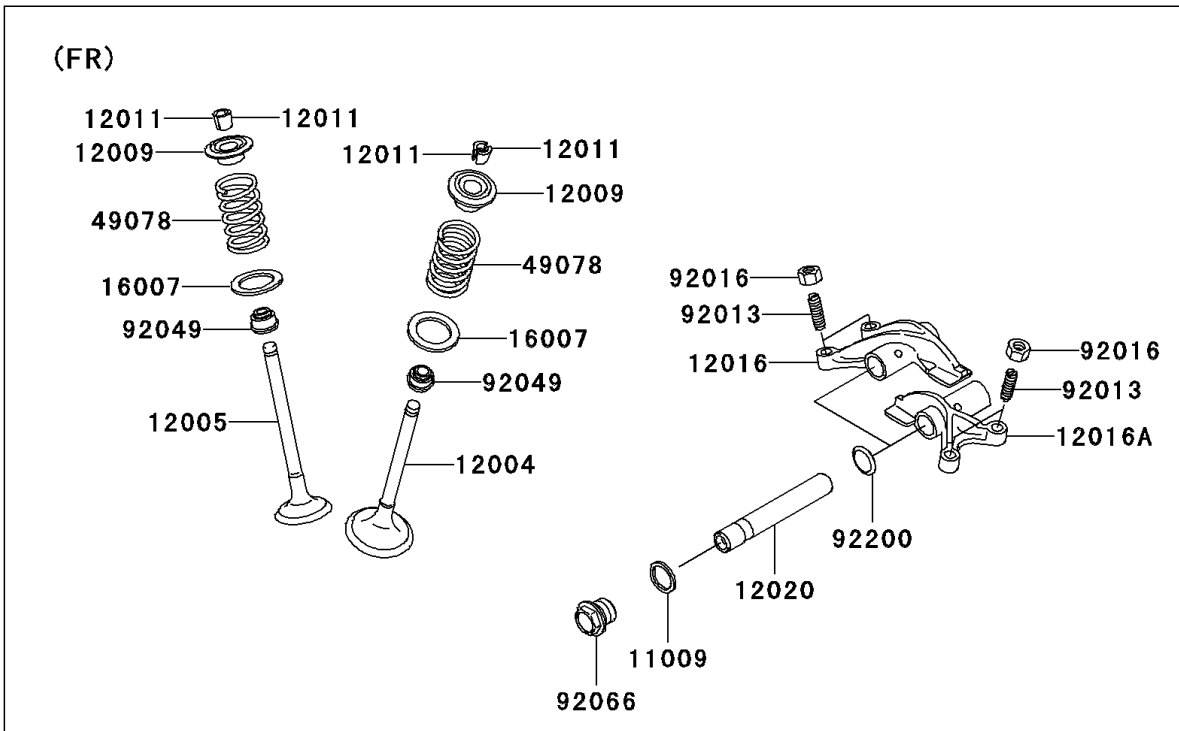

2006 Brute Force 750 4x4i PARTS DIAGRAM

Valve(s)

E1210

2006 Brute Force 750 4x4i PARTS LIST

Valve(s)

ITEM NAME	PART NUMBER	QUANTITY
GASKET,14X18X1.5 (Ref # 11009)	11009-1430	4
VALVE-INTAKE (Ref # 12004)	12004-0007	4
VALVE-EXHAUST (Ref # 12005)	12005-0040	4
RETAINER-VALVE SPRING (Ref # 12009)	12009-1056	8
COLLET (Ref # 12011)	12011-1051	16
ARM-ROCKER,EXHAUST (Ref # 12016)	12016-1128	2
ARM-ROCKER,INTAKE (Ref # 12016A)	12016-1129	2
SHAFT-ROCKER (Ref # 12020)	12020-0004	4
SEAT-SPRING,17.5X23.8X0.5 (Ref # 16007)	16007-1178	8
SPRING-ENGINE VALVE (Ref # 49078)	49078-0014	8
SCREW,6MM (Ref # 92013)	92013-009	8
NUT,6MM (Ref # 92016)	92016-061	8
SEAL-OIL,VSB58.558 (Ref # 92049)	92049-1218	8
PLUG,DRAIN (Ref # 92066)	92066-2196	4
WASHER,13X17X0.3 (Ref # 92200)	92200-1508	4