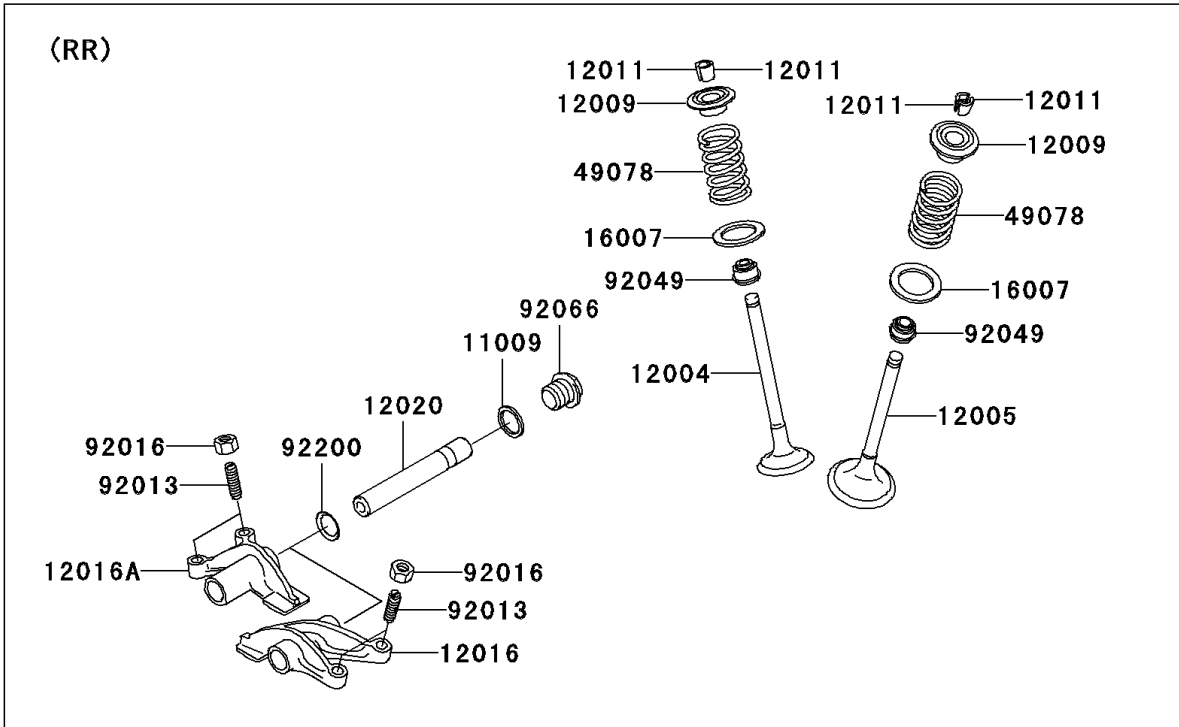

2007 Brute Force 750 4x4i PARTS DIAGRAM

Valve(s)

E1210

2007 Brute Force 750 4x4i PARTS LIST

Valve(s)

ITEM NAME	PART NUMBER	QUANTITY
GASKET,14X18X1.5 (Ref # 11009)	11009-1430	4
VALVE-INTAKE (Ref # 12004)	12004-0007	4
VALVE-EXHAUST (Ref # 12005)	12005-0040	4
RETAINER-VALVE SPRING (Ref # 12009)	12009-1056	8
COLLET (Ref # 12011)	12011-1051	16
ARM-ROCKER,EXHAUST (Ref # 12016)	12016-1128	2
ARM-ROCKER,INTAKE (Ref # 12016A)	12016-1129	2
SHAFT-ROCKER (Ref # 12020)	12020-0004	4
SEAT-SPRING,17.5X23.8X0.5 (Ref # 16007)	16007-1178	8
SPRING-ENGINE VALVE (Ref # 49078)	49078-0014	8
SCREW,6MM (Ref # 92013)	92013-009	8
NUT,6MM (Ref # 92016)	92016-061	8
SEAL-OIL,VSB58.558 (Ref # 92049)	92049-1218	8
PLUG,DRAIN (Ref # 92066)	92066-2196	4
WASHER,13X17X0.3 (Ref # 92200)	92200-1508	4