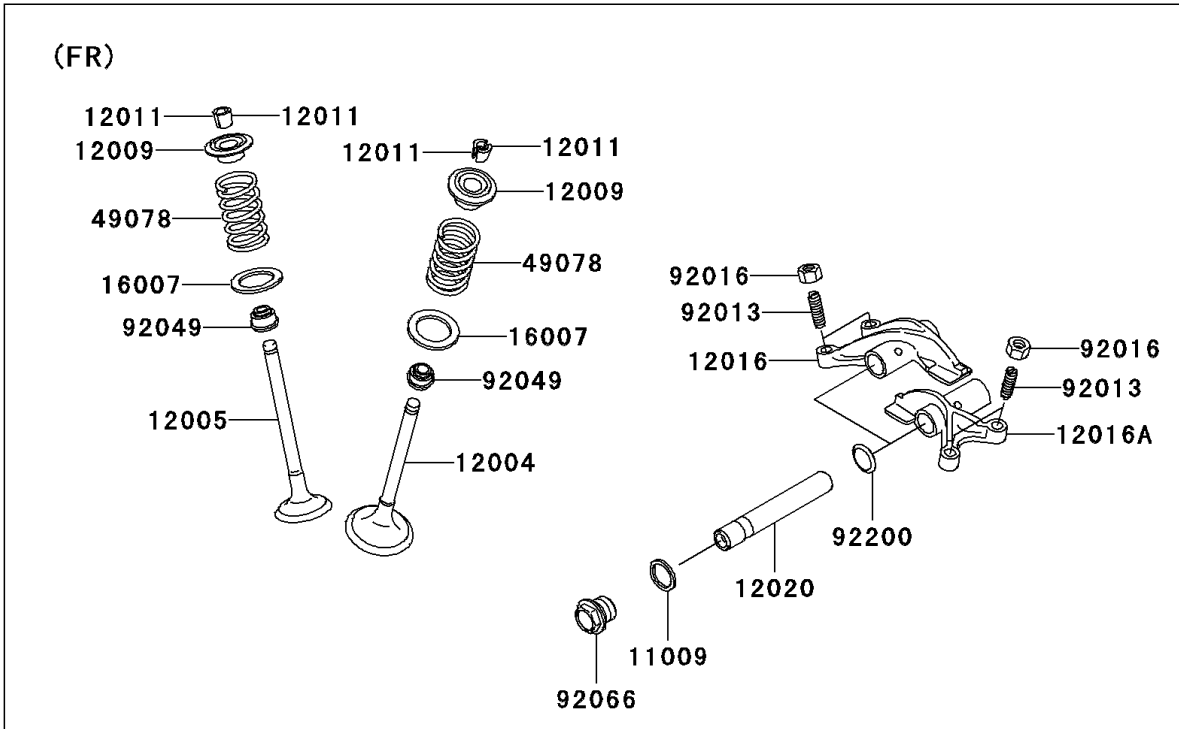

2007 Brute Force 750 4x4i PARTS DIAGRAM

Valve(s)

E1210

2007 Brute Force 750 4x4i PARTS LIST

Valve(s)

ITEM NAME	PART NUMBER	QUANTITY
GASKET,14X18X1.5 (Ref # 11009)	11009-1430	4
VALVE-INTAKE (Ref # 12004)	12004-0007	4
VALVE-EXHAUST (Ref # 12005)	12005-0040	4
RETAINER-VALVE SPRING (Ref # 12009)	12009-1056	8
COLLET (Ref # 12011)	12011-1051	16
ARM-ROCKER,EXHAUST (Ref # 12016)	12016-1128	2
ARM-ROCKER,INTAKE (Ref # 12016A)	12016-1129	2
SHAFT-ROCKER (Ref # 12020)	12020-0004	4
SEAT-SPRING,17.5X23.8X0.5 (Ref # 16007)	16007-1178	8
SPRING-ENGINE VALVE (Ref # 49078)	49078-0014	8
SCREW,6MM (Ref # 92013)	92013-009	8
NUT,6MM (Ref # 92016)	92016-061	8
SEAL-OIL,VSB58.558 (Ref # 92049)	92049-1218	8
PLUG,DRAIN (Ref # 92066)	92066-2196	4
WASHER,13X17X0.3 (Ref # 92200)	92200-1508	4