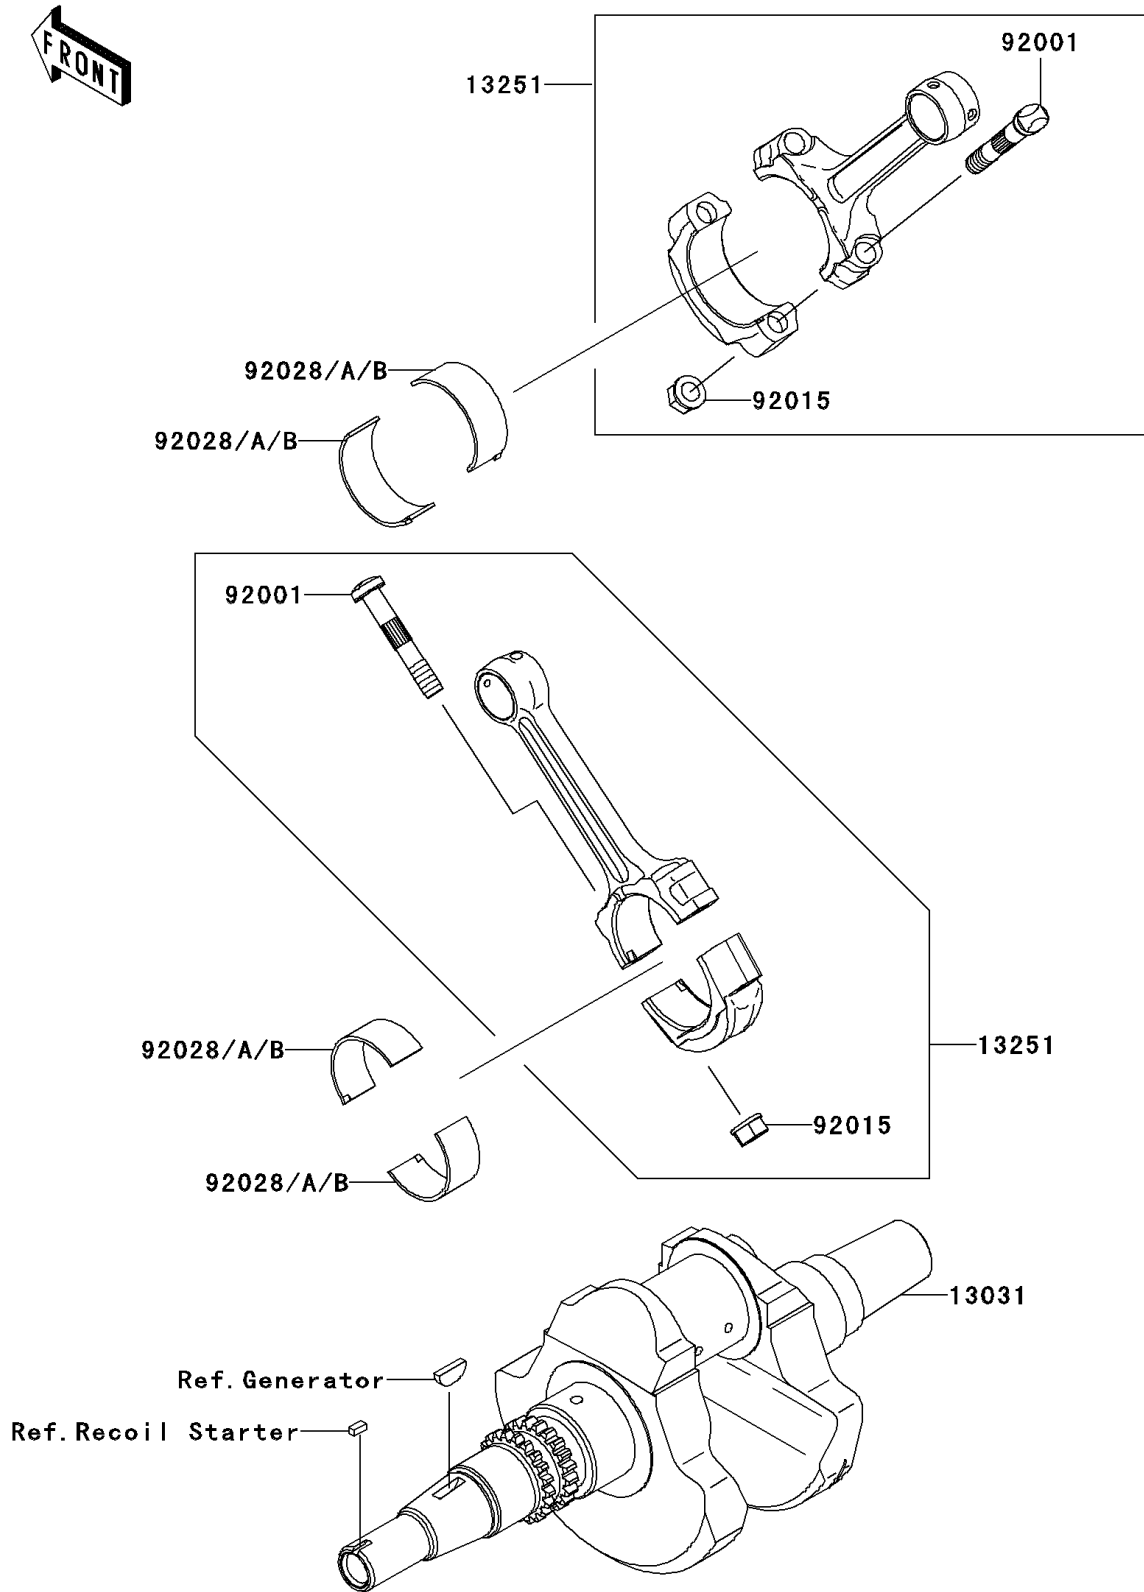

2006 Brute Force 750 4x4i PARTS DIAGRAM

Crankshaft

E1321

2006 Brute Force 750 4x4i PARTS LIST

Crankshaft

ITEM NAME	PART NUMBER	QUANTITY
CRANKSHAFT-COMP (Ref # 13031)	13031-0079	1
ROD-ASSY-CONNECTING (Ref # 13251)	13251-1143	2
BOLT,CONNECTING ROD (Ref # 92001)	92001-1980	4
NUT,FLANGED,8MM (Ref # 92015)	92015-1311	4
BUSHING,CONNECTING ROD,GREEN (Ref # 92028)	92028-1961	AR
BUSHING,CONNECTING ROD,YELLOW (Ref # 92028A)	92028-1962	4
BUSHING,CONNECTING ROD,BROWN (Ref # 92028B)	92028-1963	AR