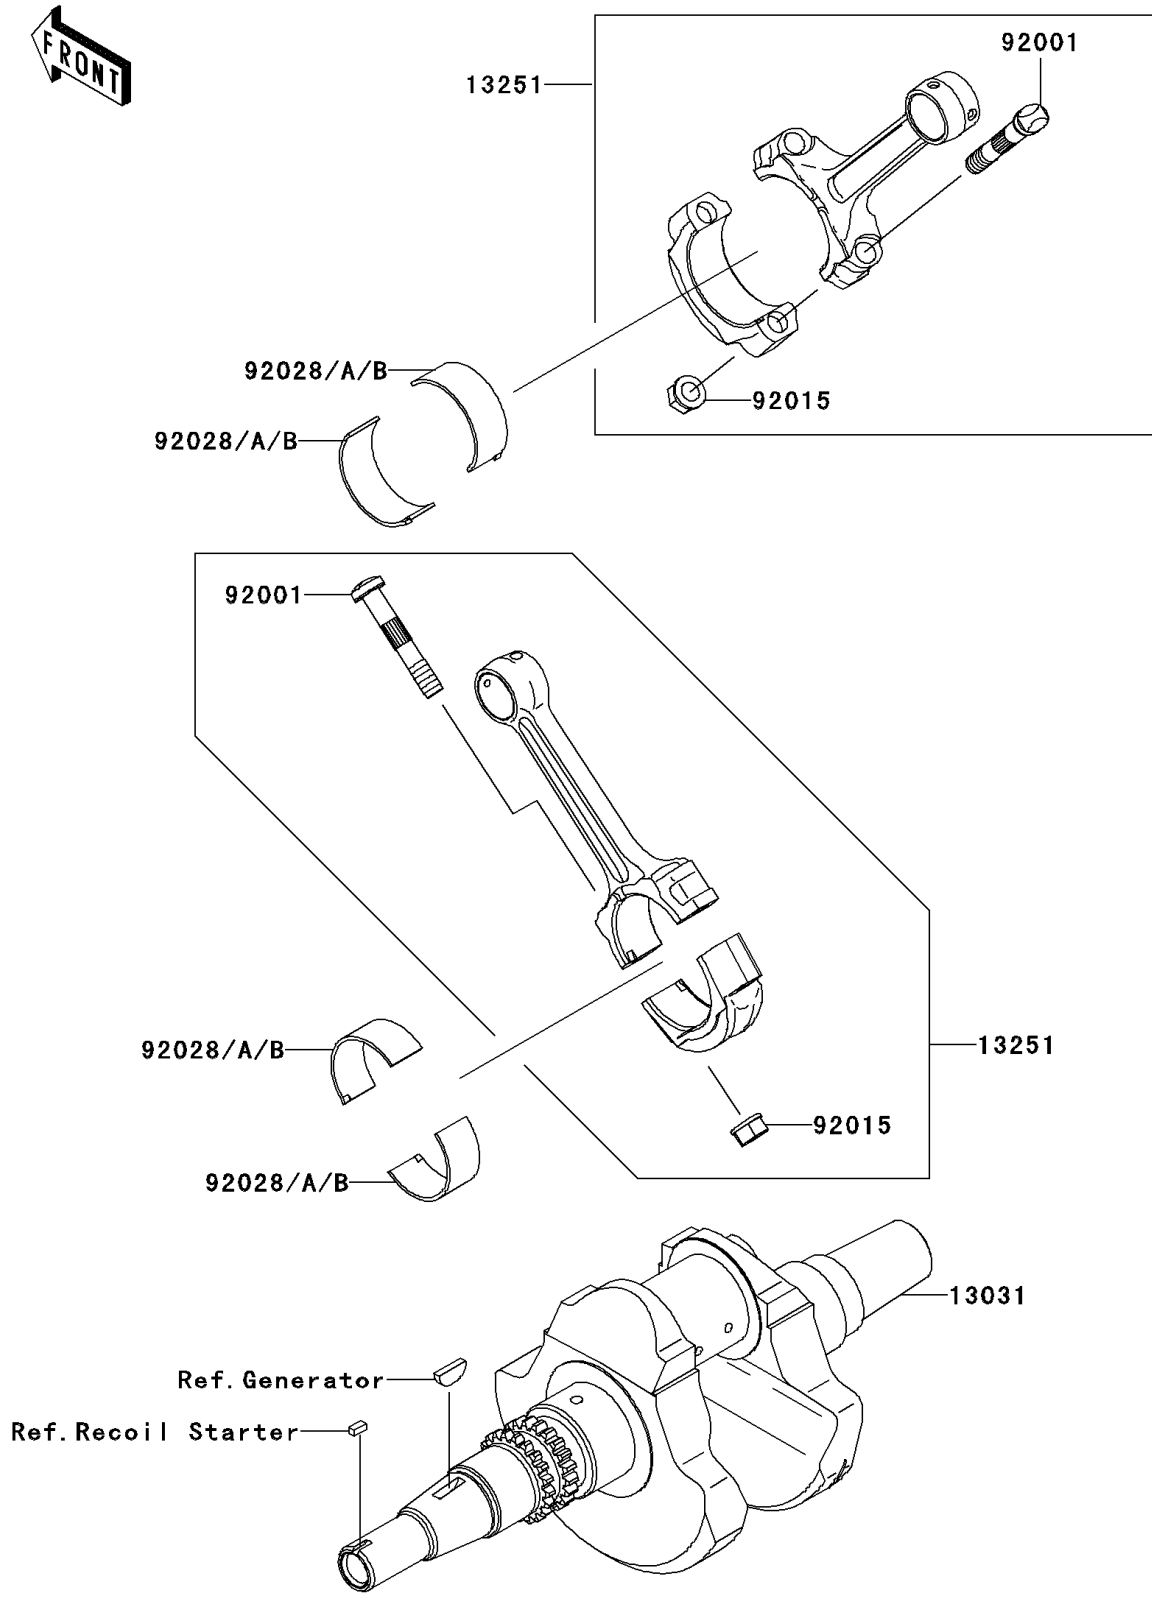

2007 Brute Force 750 4x4i PARTS DIAGRAM

Crankshaft

E1321

2007 Brute Force 750 4x4i PARTS LIST

Crankshaft

ITEM NAME	PART NUMBER	QUANTITY
CRANKSHAFT-COMP (Ref # 13031)	13031-0079	1
ROD-ASSY-CONNECTING (Ref # 13251)	13251-1143	2
BOLT,CONNECTING ROD (Ref # 92001)	92001-1980	4
NUT,FLANGED,8MM (Ref # 92015)	92015-1311	4
BUSHING,CONNECTING ROD,GREEN (Ref # 92028)	92028-1961	AR
BUSHING,CONNECTING ROD,YELLOW (Ref # 92028A)	92028-1962	4
BUSHING,CONNECTING ROD,BROWN (Ref # 92028B)	92028-1963	AR