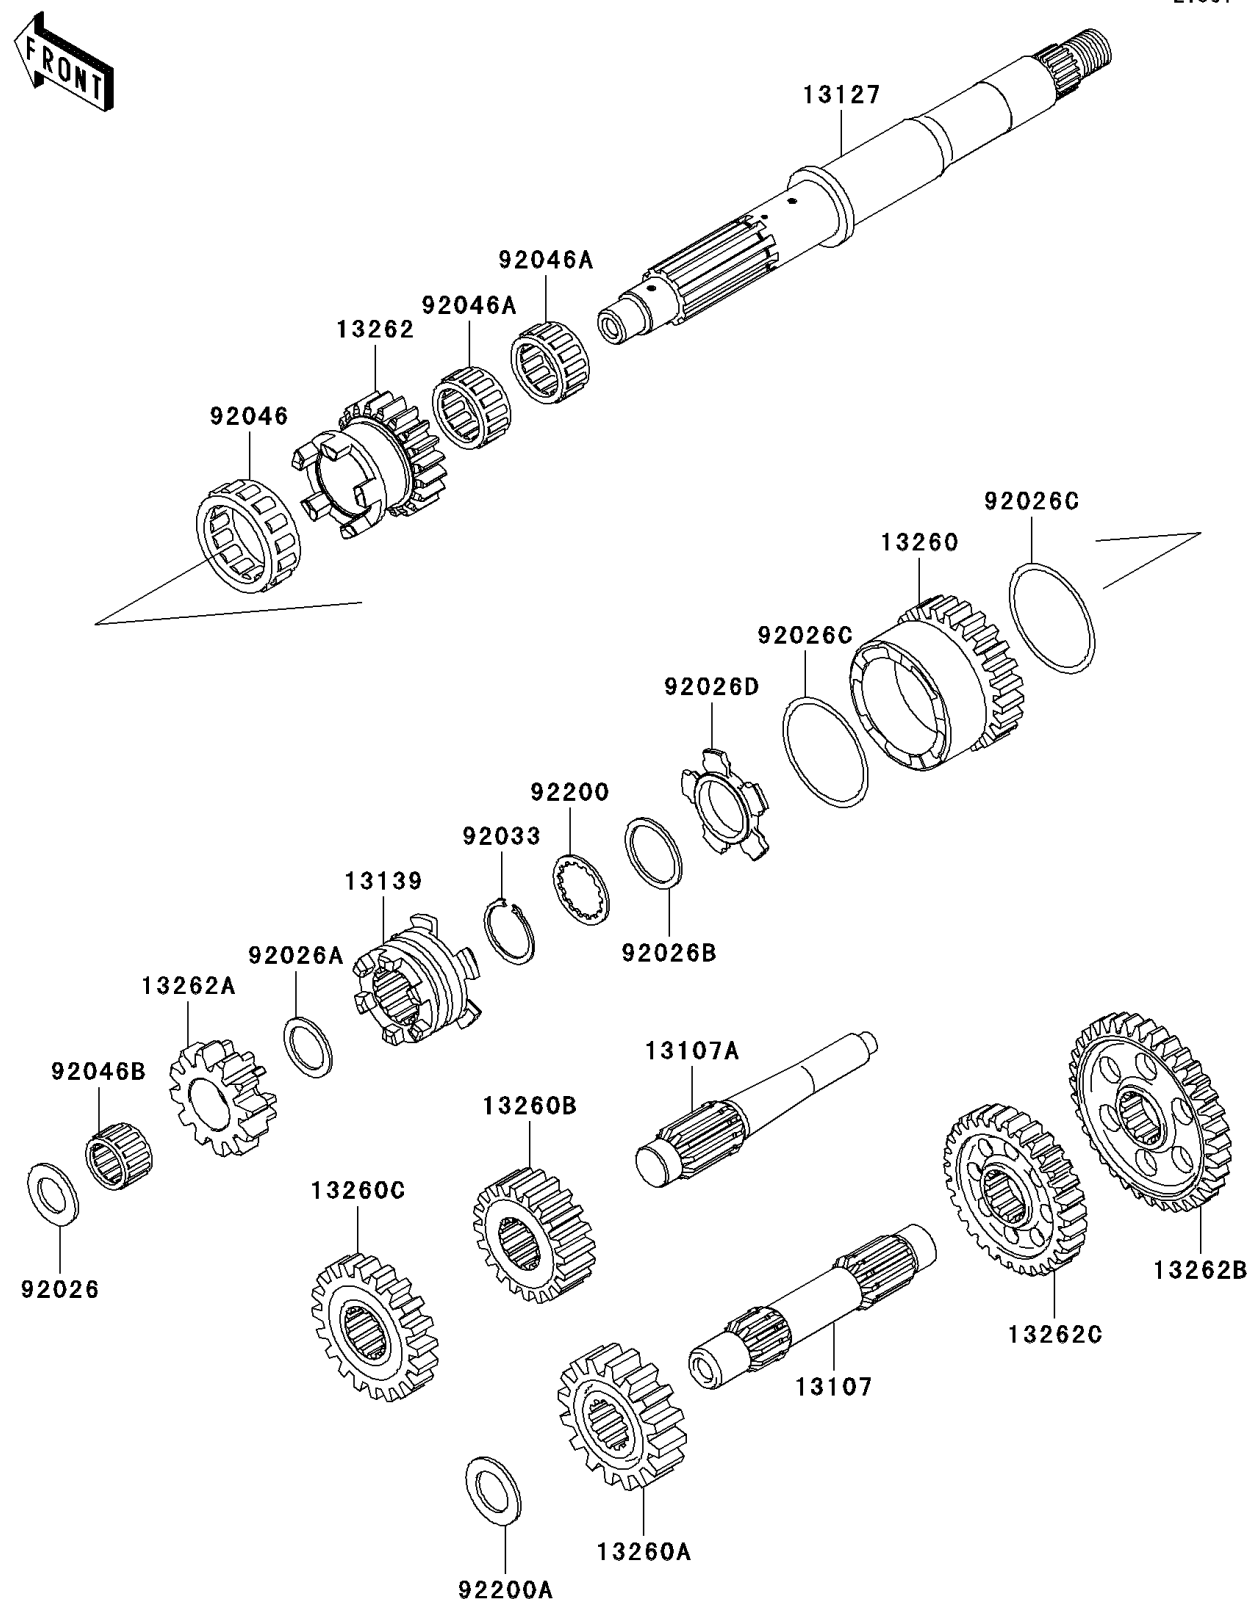

# 2007 Brute Force 750 4x4i PARTS DIAGRAM

Transmission

E1361

## 2007 Brute Force 750 4x4i PARTS LIST

### Transmission

ITEM NAME	PART NUMBER	QUANTITY
SHAFT,COUNTER (Ref # 13107)	13107-0113	1
SHAFT,REVERSE,IDLE (Ref # 13107A)	13107-1437	1
SHAFT-TRANSMISSION INPUT (Ref # 13127)	13127-1282	1
SHIFTER (Ref # 13139)	13139-0003	1
GEAR,INPUT HIGH,26T (Ref # 13260)	13260-1867	1
GEAR,OUTPUT DRIVE,18T (Ref # 13260A)	13260-1871	1
GEAR,OUTPUT REVERSE,16T (Ref # 13260B)	13260-1872	1
GEAR,DRIVEN REVERSE,16T (Ref # 13260C)	13260-1873	1
GEAR,INPUT LOW,20T (Ref # 13262)	13262-0234	1
GEAR,INPUT REVERSE,12T (Ref # 13262A)	13262-0235	1
GEAR,DRIVEN LOW,36T (Ref # 13262B)	13262-0313	1
GEAR,DRIVEN HI,30T (Ref # 13262C)	13262-0314	1
SPACER,17.3X30X2.0 (Ref # 92026)	92026-1415	1
SPACER,21.2X29X1.6 (Ref # 92026A)	92026-1568	1
SPACER,28.2X34.5X1.6 (Ref # 92026B)	92026-1587	1
SPACER,48.2X54.3X1.0 (Ref # 92026C)	92026-1599	2
SPACER,HI&LOW (Ref # 92026D)	92026-1600	1
RING-SNAP,25.9X30.6X1.2 (Ref # 92033)	92033-1037	1
BEARING-NEEDLE,HIGH GEAR (Ref # 92046)	92046-1276	1
BEARING-NEEDLE,FWF-283317 (Ref # 92046A)	92046-1278	2
BEARING-NEEDLE,REVERSE GEAR (Ref # 92046B)	92046-1279	1
WASHER,28.5X34.0X1.5 (Ref # 92200)	92200-1240	1
WASHER,20.3X33X2.0 (Ref # 92200A)	92200-1351	1