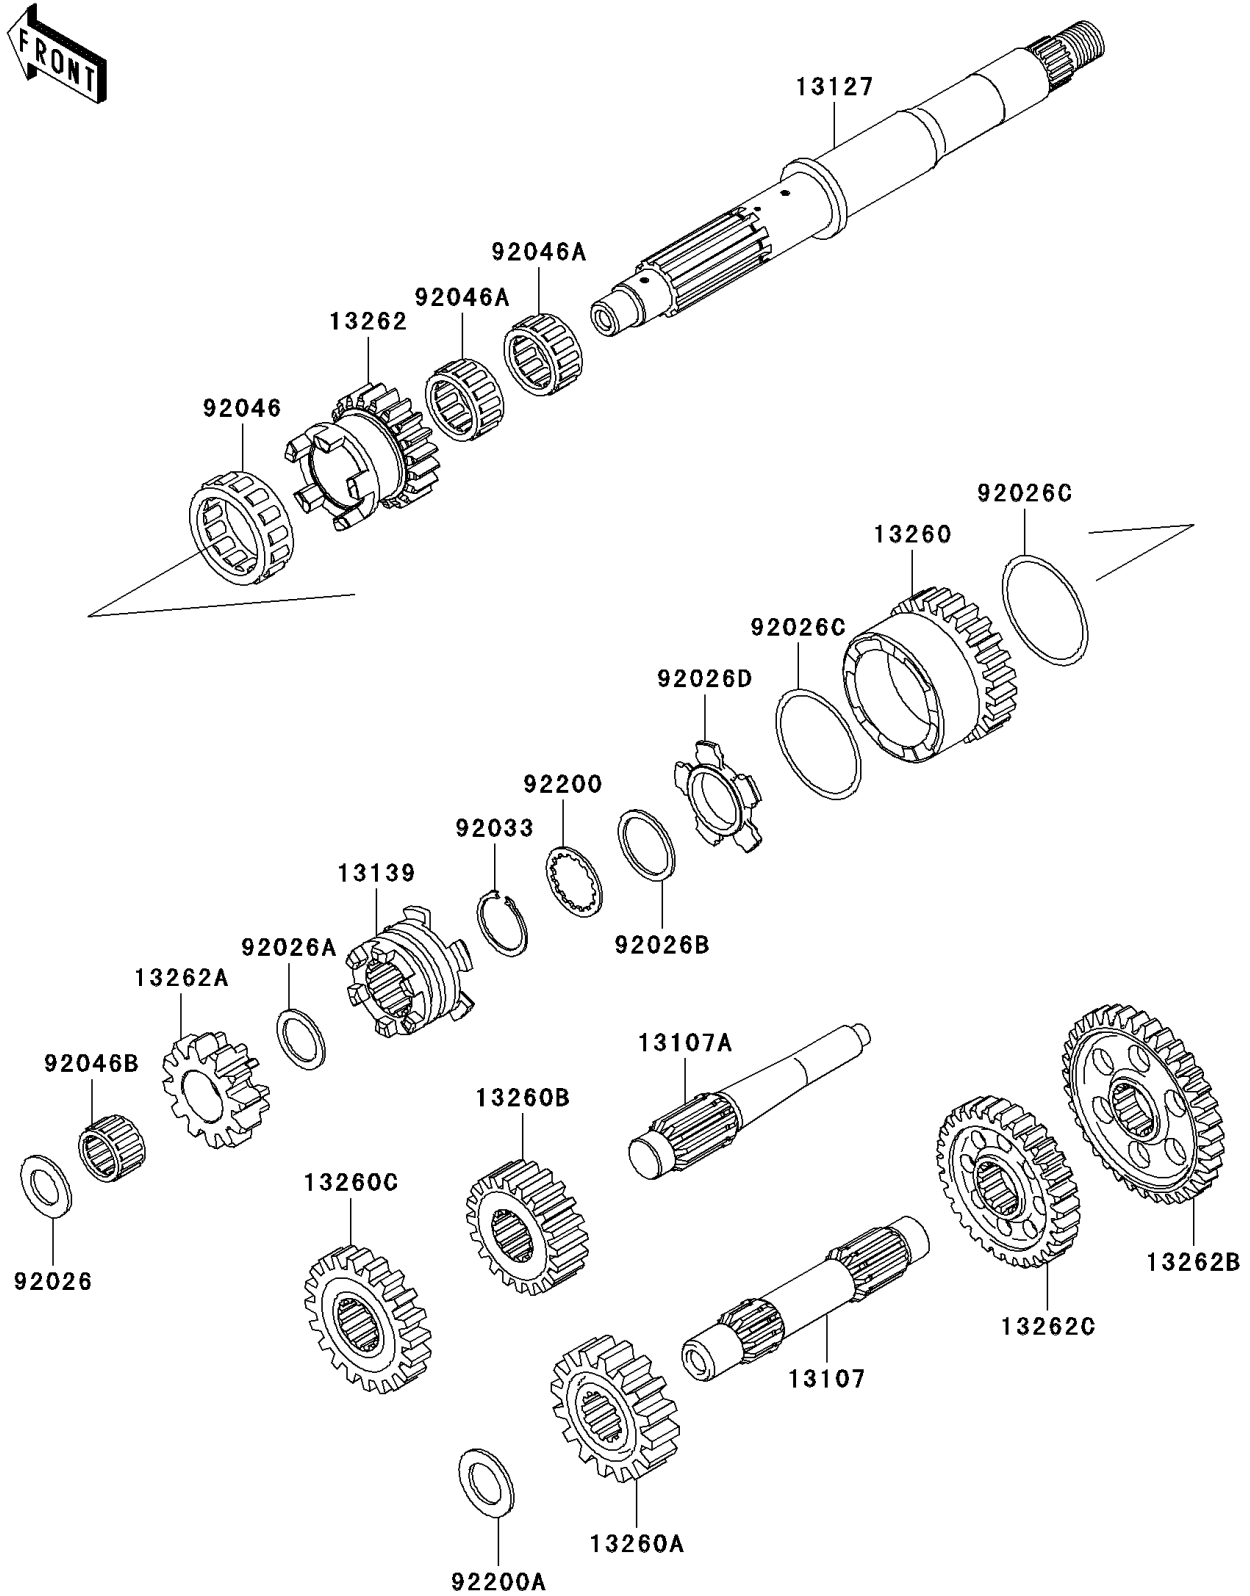

2007 Brute Force 750 4x4i PARTS DIAGRAM

Transmission

E1361

2007 Brute Force 750 4x4i PARTS LIST

Transmission

ITEM NAME	PART NUMBER	QUANTITY
SHAFT,COUNTER (Ref # 13107)	13107-0113	1
SHAFT,REVERSE,IDLE (Ref # 13107A)	13107-1437	1
SHAFT-TRANSMISSION INPUT (Ref # 13127)	13127-1282	1
SHIFTER (Ref # 13139)	13139-0003	1
GEAR,INPUT HIGH,26T (Ref # 13260)	13260-1867	1
GEAR,OUTPUT DRIVE,18T (Ref # 13260A)	13260-1871	1
GEAR,OUTPUT REVERSE,16T (Ref # 13260B)	13260-1872	1
GEAR,DRIVEN REVERSE,16T (Ref # 13260C)	13260-1873	1
GEAR,INPUT LOW,20T (Ref # 13262)	13262-0234	1
GEAR,INPUT REVERSE,12T (Ref # 13262A)	13262-0235	1
GEAR,DRIVEN LOW,36T (Ref # 13262B)	13262-0313	1
GEAR,DRIVEN HI,30T (Ref # 13262C)	13262-0314	1
SPACER,17.3X30X2.0 (Ref # 92026)	92026-1415	1
SPACER,21.2X29X1.6 (Ref # 92026A)	92026-1568	1
SPACER,28.2X34.5X1.6 (Ref # 92026B)	92026-1587	1
SPACER,48.2X54.3X1.0 (Ref # 92026C)	92026-1599	2
SPACER,HI&LOW (Ref # 92026D)	92026-1600	1
RING-SNAP,25.9X30.6X1.2 (Ref # 92033)	92033-1037	1
BEARING-NEEDLE,HIGH GEAR (Ref # 92046)	92046-1276	1
BEARING-NEEDLE,FWF-283317 (Ref # 92046A)	92046-1278	2
BEARING-NEEDLE,REVERSE GEAR (Ref # 92046B)	92046-1279	1
WASHER,28.5X34.0X1.5 (Ref # 92200)	92200-1240	1
WASHER,20.3X33X2.0 (Ref # 92200A)	92200-1351	1