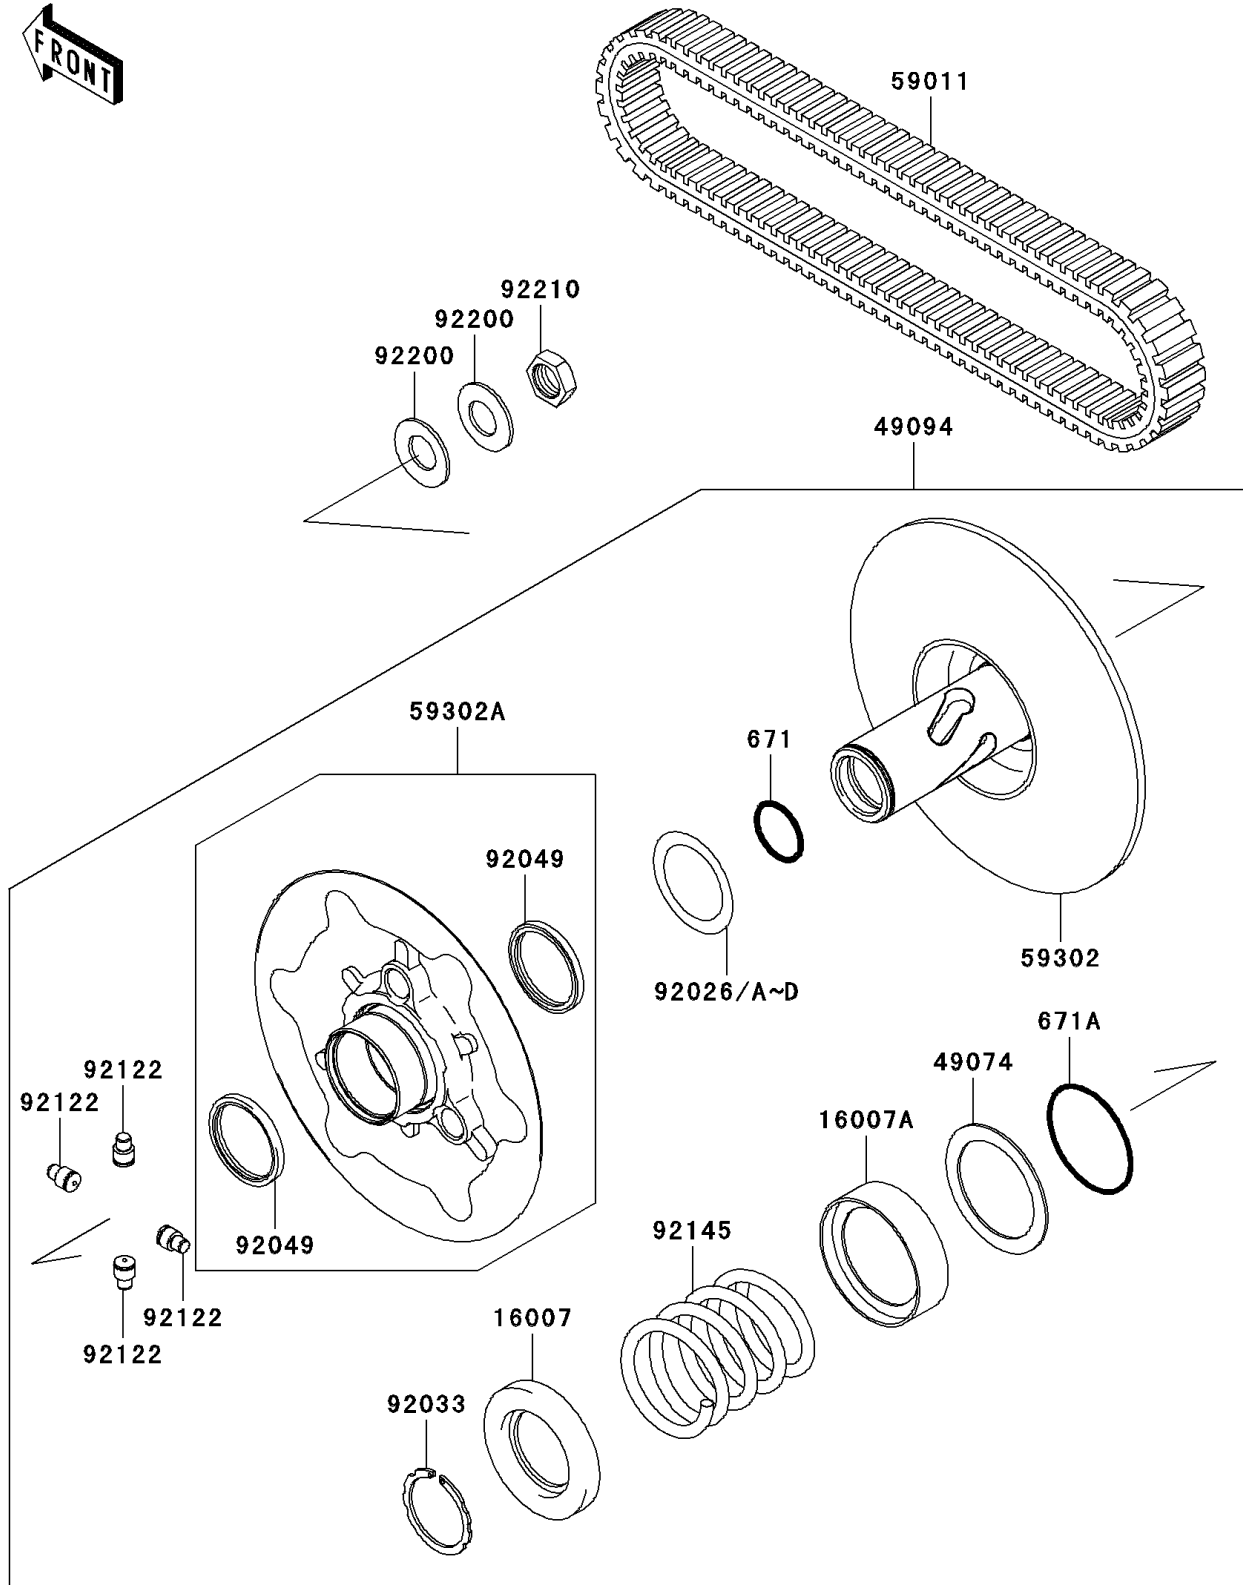

2006 Brute Force 750 4x4i PARTS DIAGRAM

Driven Converter/Drive Belt

E1392

2006 Brute Force 750 4x4i PARTS LIST

Driven Converter/Drive Belt

ITEM NAME	PART NUMBER	QUANTITY
-----------	-------------	----------