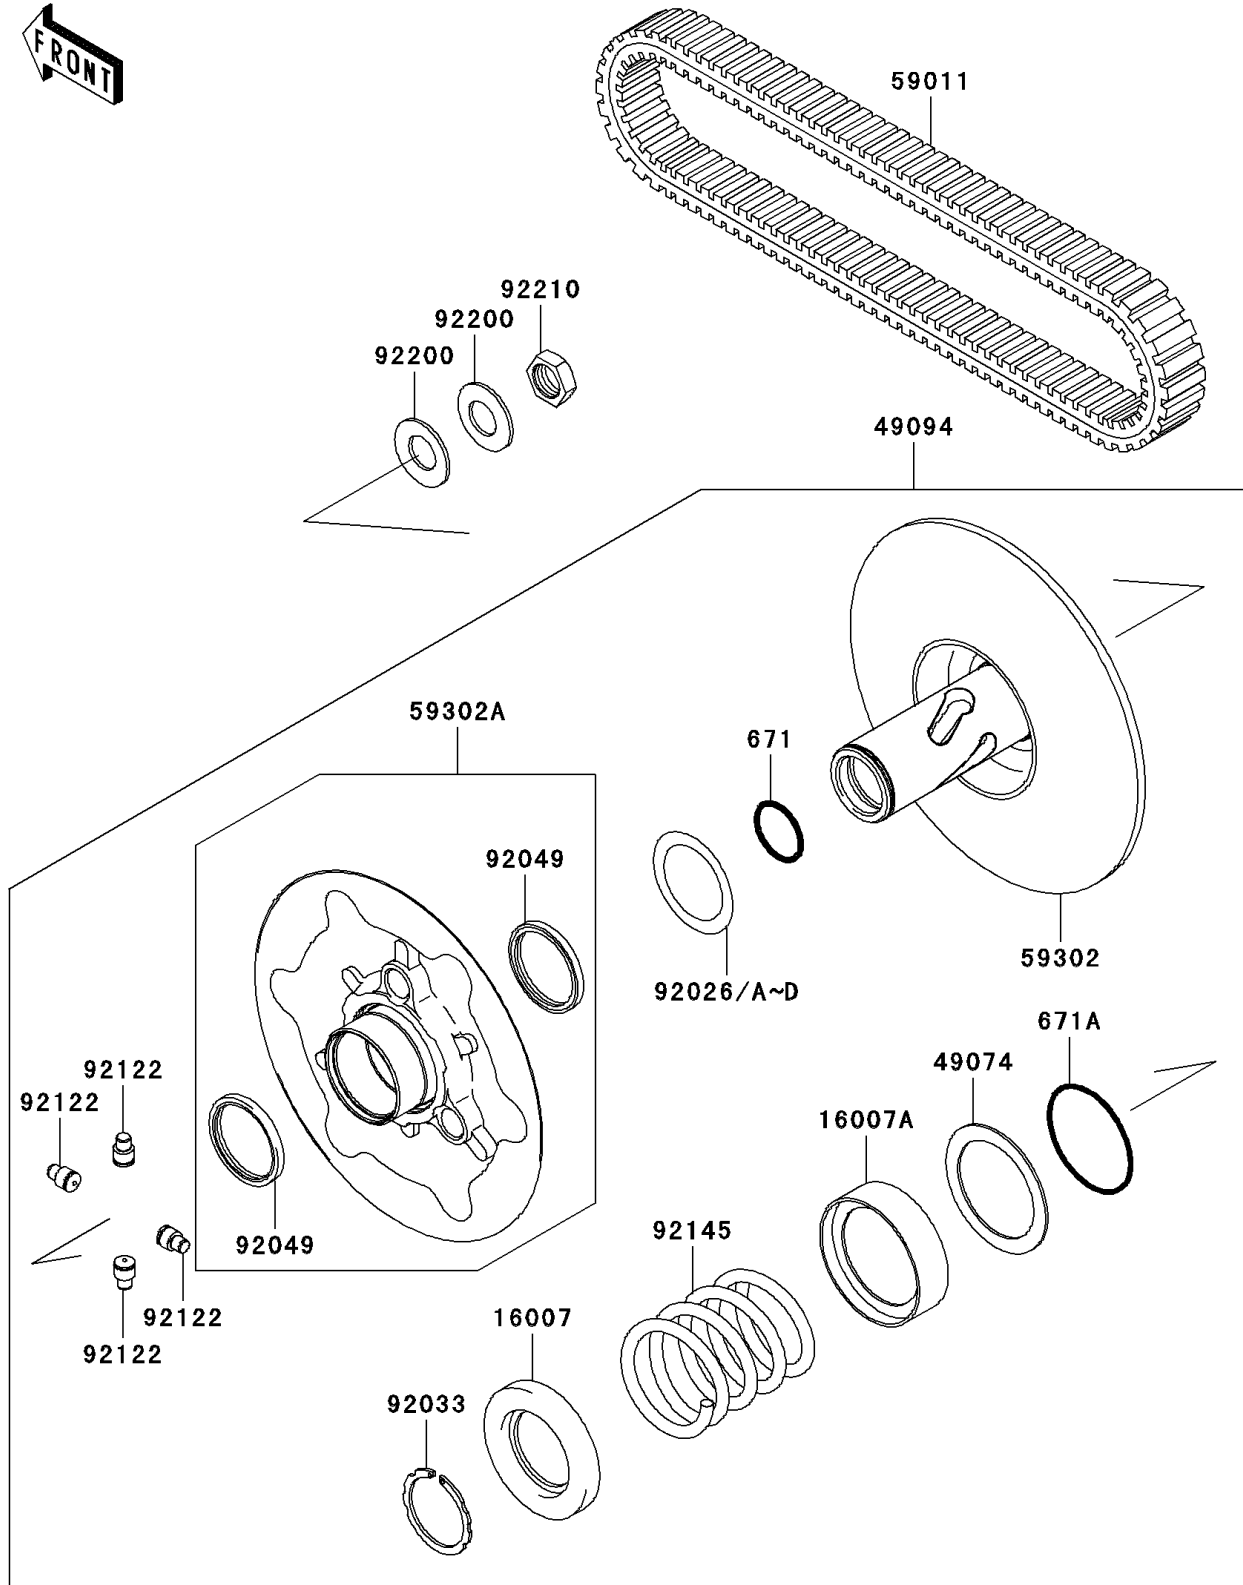

2007 Brute Force 750 4x4i PARTS DIAGRAM

Driven Converter/Drive Belt

E1392

2007 Brute Force 750 4x4i PARTS LIST

Driven Converter/Drive Belt

ITEM NAME	PART NUMBER	QUANTITY
O RING (Ref # 671)	671D2530	1
O RING (Ref # 671A)	671D2550	1
SEAT-SPRING (Ref # 16007)	16007-1203	1
SEAT-SPRING,SHEAVE MOVABLE (Ref # 16007A)	16007-1221	1
PLATE-THRUST (Ref # 49074)	49074-1055	1
CONVERTER-ASSY-DRIVEN (Ref # 49094)	49094-0019	1
BELT (Ref # 59011)	59011-0003	1
SHEAVE-COMP,FIXED (Ref # 59302)	59302-0001	1
SHEAVE-COMP,MOVABLE (Ref # 59302A)	59302-0002	1
SPACER,T=0.30 (Ref # 92026)	92026-0034	AR
SPACER,T=1.00 (Ref # 92026A)	92026-1565	AR
SPACER,T=0.60 (Ref # 92026B)	92026-1569	AR
SPACER,T=1.40 (Ref # 92026C)	92026-1570	AR
SPACER,T=0.80 (Ref # 92026D)	92026-1617	AR
RING-SNAP (Ref # 92033)	92033-1317	1
SEAL-OIL (Ref # 92049)	92049-1528	2
ROLLER (Ref # 92122)	92122-1209	4
SPRING,PURPLE (Ref # 92145)	92145-1499	1
WASHER (Ref # 92200)	92200-1505	2
NUT,18MM (Ref # 92210)	92210-1367	1