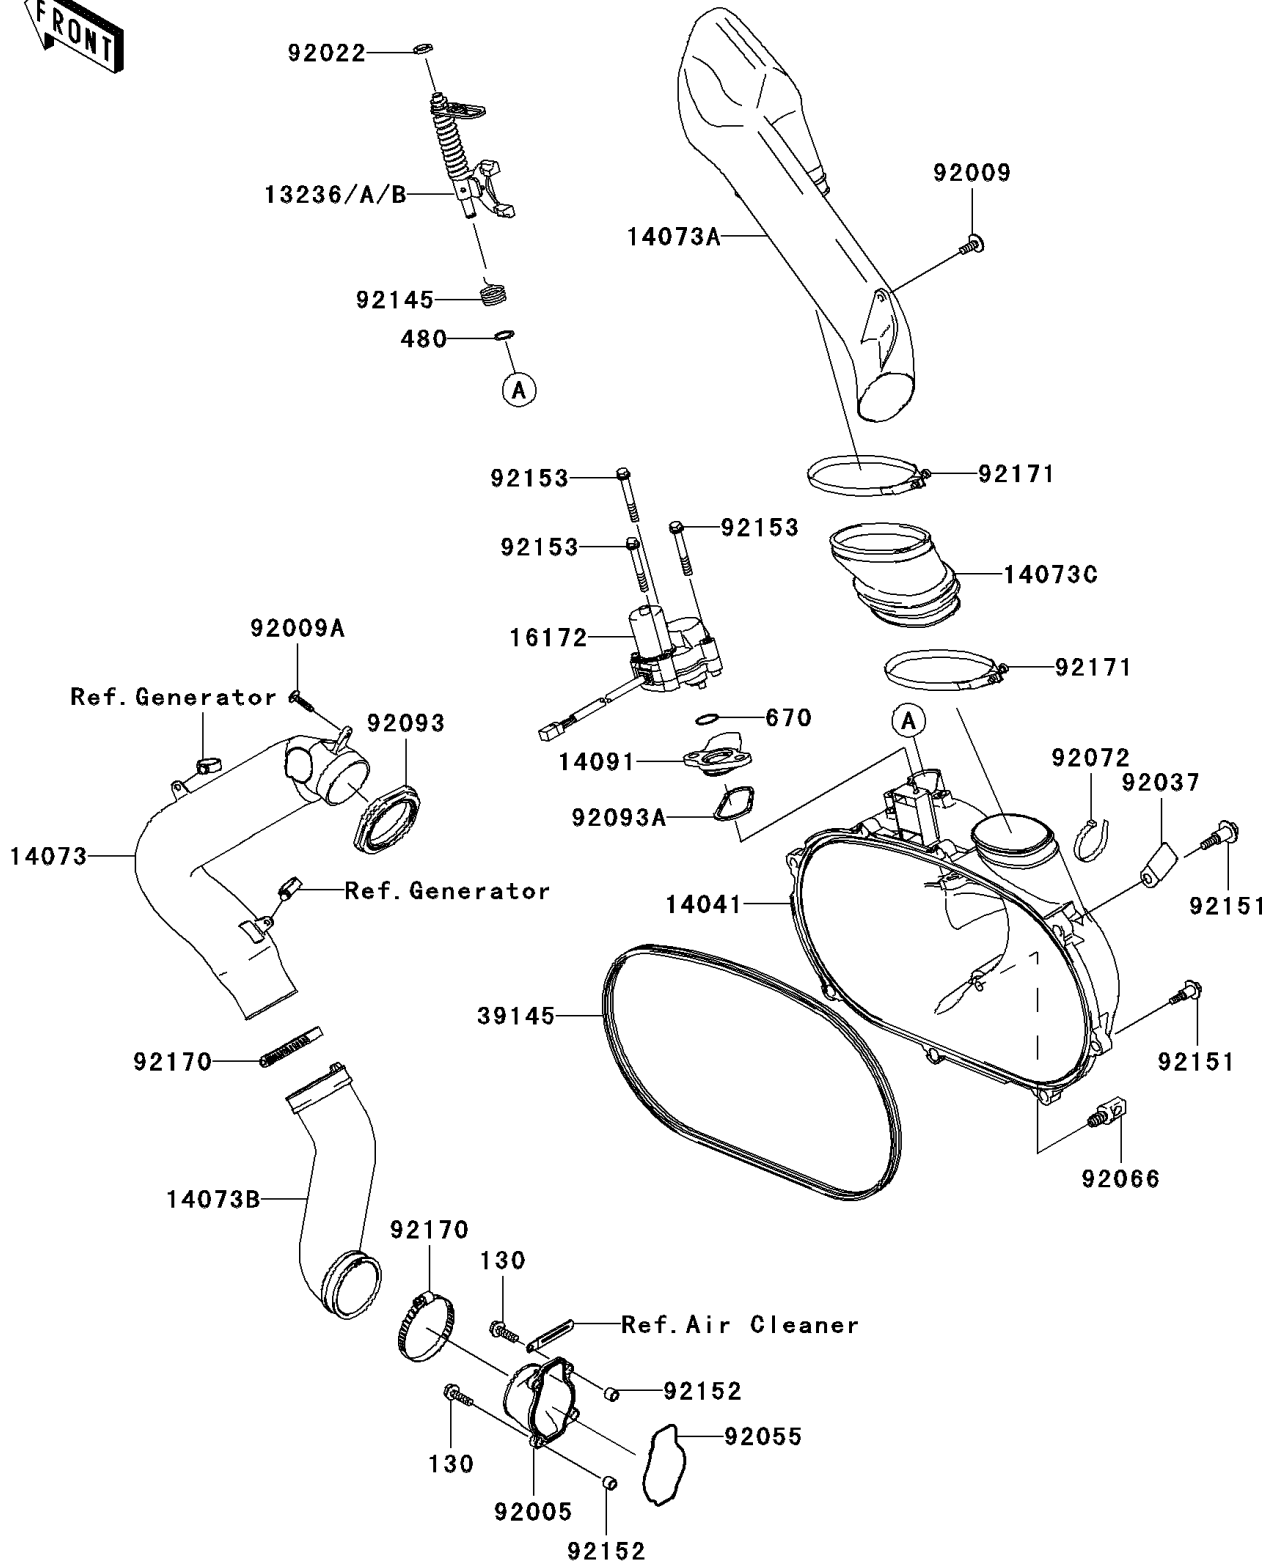

2007 Brute Force 750 4x4i PARTS DIAGRAM

Converter Cover

E1393

2007 Brute Force 750 4x4i PARTS LIST

Converter Cover

ITEM NAME	PART NUMBER	QUANTITY
BOLT-FLANGED,6X20 (Ref # 130)	130Z0620	4
CIRCLIP-TYPE-C,10MM (Ref # 480)	480J1000	1
O RING (Ref # 670)	670D3022	1
LEVER-COMP,YELLOW (Ref # 13236)	13236-0046	AR
LEVER-COMP,GREEN (Ref # 13236A)	13236-0047	AR
LEVER-COMP,PAINT LESS (Ref # 13236B)	13236-0048	1
COVER-COMP (Ref # 14041)	14041-0004	1
DUCT,INTAKE (Ref # 14073)	14073-0025	1
DUCT,EXHAUST (Ref # 14073A)	14073-0026	1
DUCT,INTAKE JOINT (Ref # 14073B)	14073-0027	1
DUCT,EXHAUST JOINT (Ref # 14073C)	14073-0028	1
COVER (Ref # 14091)	14091-1421	1
ACTUATOR (Ref # 16172)	16172-0006	1
TRIM-SEAL (Ref # 39145)	39145-1135	1
FITTING (Ref # 92005)	92005-1387	1
SCREW,6X16 (Ref # 92009)	92009-1694	1
SCREW,TAPPING,5X20 (Ref # 92009A)	92009-1993	1
WASHER,10.2X16X1 (Ref # 92022)	92022-1829	1
CLAMP (Ref # 92037)	92037-1780	1
RING-O (Ref # 92055)	92055-1630	1
PLUG,DRAIN,11X19 (Ref # 92066)	92066-1580	1
BAND,L=188 (Ref # 92072)	92072-1239	1
SEAL (Ref # 92093)	92093-0016	1
SEAL (Ref # 92093A)	92093-1548	1
SPRING (Ref # 92145)	92145-1567	1
BOLT,FLANGED,6X30 (Ref # 92151)	92151-1686	8
COLLAR (Ref # 92152)	92152-1332	4
BOLT,6X47 (Ref # 92153)	92153-0678	3
CLAMP (Ref # 92170)	92170-1764	2

2007 Brute Force 750 4x4i PARTS LIST

Converter Cover

ITEM NAME	PART NUMBER	QUANTITY
CLAMP (Ref # 92171)	92171-0208	2