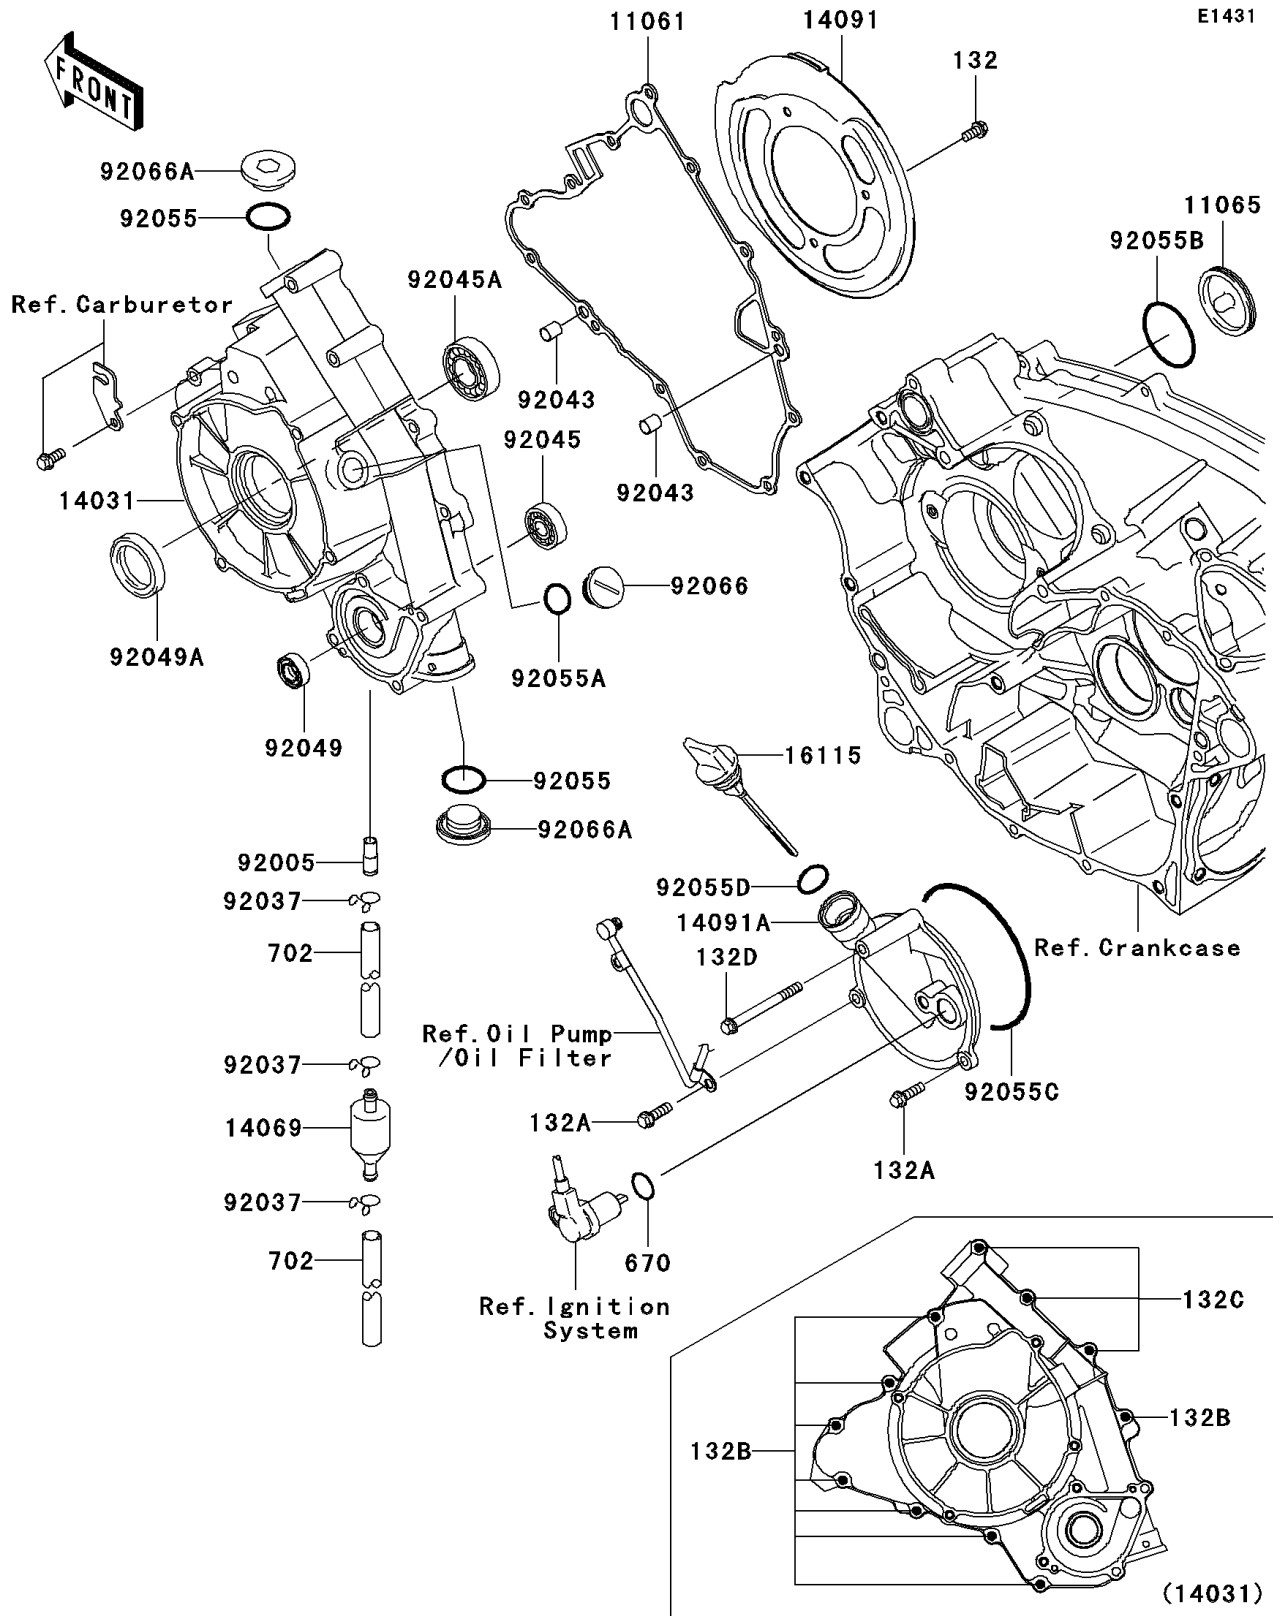

# 2006 Brute Force 750 4x4i PARTS DIAGRAM

Engine Cover(s)

## 2006 Brute Force 750 4x4i PARTS LIST

### Engine Cover(s)

ITEM NAME	PART NUMBER	QUANTITY
BOLT-FLANGED-SMALL,6X12 (Ref # 132)	132Y0612	3
BOLT-FLANGED-SMALL,6X20 (Ref # 132A)	132Y0620	2
BOLT-FLANGED-SMALL,6X30 (Ref # 132B)	132Y0630	8
BOLT-FLANGED-SMALL,6X55 (Ref # 132C)	132Y0655	3
BOLT-FLANGED-SMALL,6X65 (Ref # 132D)	132Y0665	1
O RING (Ref # 670)	670D2018	1
TUBE-RUBBER,7X10X35 (Ref # 702)	702A07035	2
GASKET (Ref # 11061)	11061-1119	1
CAP (Ref # 11065)	11065-1151	1
COVER-GENERATOR (Ref # 14031)	14031-0030	1
BREATHER (Ref # 14069)	14069-1051	1
COVER,BELT CONVERTER (Ref # 14091)	14091-0309	1
COVER (Ref # 14091A)	14091-1365	1
CAP-OIL FILLER (Ref # 16115)	16115-1072	1
FITTING (Ref # 92005)	92005-1369	1
CLAMP,TUBE (Ref # 92037)	92037-147	3
PIN,6.2X8X14 (Ref # 92043)	92043-1263	2
BEARING-BALL,6901 (Ref # 92045)	92045-1246	1
BEARING-BALL (Ref # 92045A)	92045-1403	1
SEAL-OIL,SC 12X22X5 (Ref # 92049)	92049-1228	1
SEAL-OIL,HTC 28X45X7 (Ref # 92049A)	92049-1576	1
RING-O,25.7X2.4 (Ref # 92055)	92055-1136	2
RING-O,20X2 (Ref # 92055A)	92055-1146	1
RING-O,44.7X2.4 (Ref # 92055B)	92055-1279	1
RING-O,99.5X2.0 (Ref # 92055C)	92055-1632	1
RING-O,20X3 (Ref # 92055D)	92055-2185	1
PLUG,COVER (Ref # 92066)	92066-0011	1
PLUG,25X8 (Ref # 92066A)	92066-0012	2