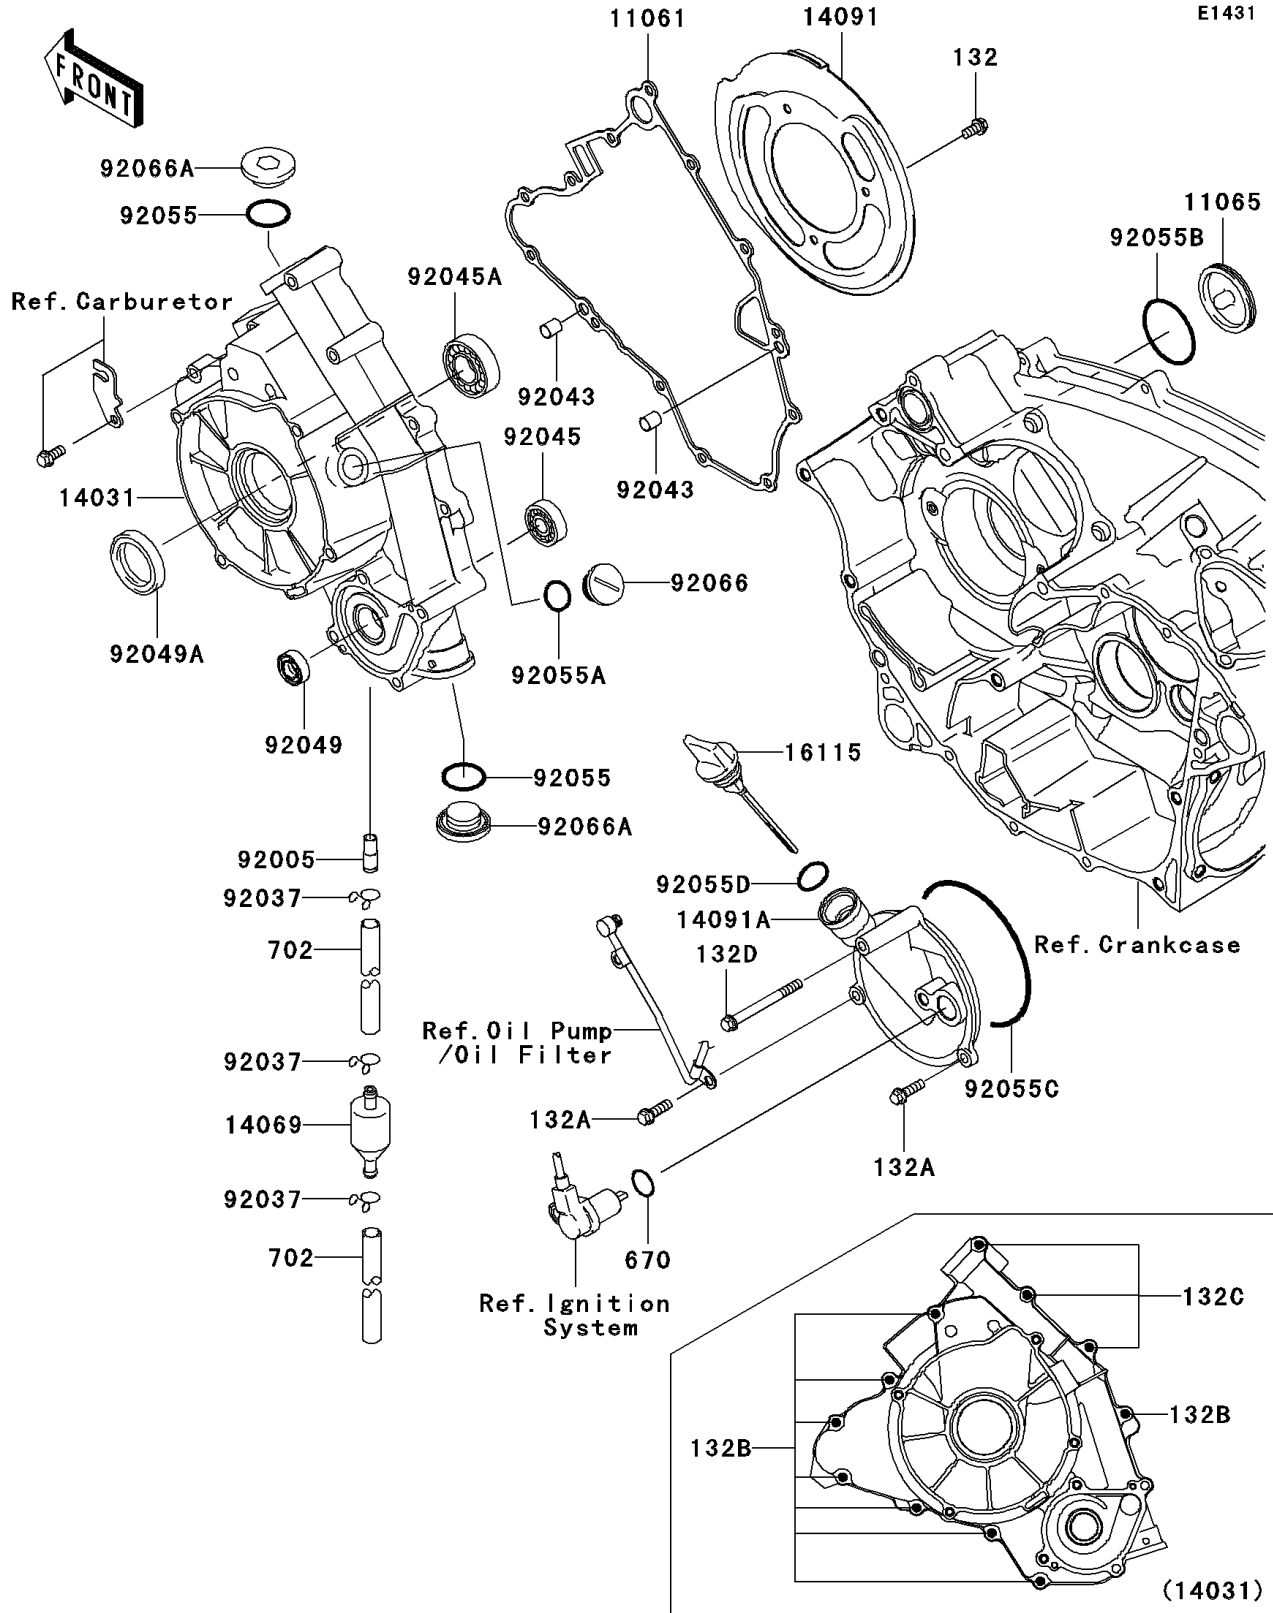

# 2006 Brute Force 750 4x4i PARTS DIAGRAM

Engine Cover(s)

## 2006 Brute Force 750 4x4i PARTS LIST

### Engine Cover(s)

ITEM NAME	PART NUMBER	QUANTITY
BOLT-FLANGED-SMALL,6X12 (Ref # 132)	132Y0612	3
BOLT-FLANGED-SMALL,6X20 (Ref # 132A)	132Y0620	2
BOLT-FLANGED-SMALL,6X30 (Ref # 132B)	132Y0630	8
BOLT-FLANGED-SMALL,6X55 (Ref # 132C)	132Y0655	3
BOLT-FLANGED-SMALL,6X65 (Ref # 132D)	132Y0665	1
O RING (Ref # 670)	670D2018	1
TUBE-RUBBER,7X10X35 (Ref # 702)	702A07035	2
GASKET (Ref # 11061)	11061-1119	1
CAP (Ref # 11065)	11065-1151	1
COVER-GENERATOR (Ref # 14031)	14031-0030	1
BREATHER (Ref # 14069)	14069-1051	1
COVER,BELT CONVERTER (Ref # 14091)	14091-0309	1
COVER (Ref # 14091A)	14091-1365	1
CAP-OIL FILLER (Ref # 16115)	16115-1072	1
FITTING (Ref # 92005)	92005-1369	1
CLAMP,TUBE (Ref # 92037)	92037-147	3
PIN,6.2X8X14 (Ref # 92043)	92043-1263	2
BEARING-BALL,6901 (Ref # 92045)	92045-1246	1
BEARING-BALL (Ref # 92045A)	92045-1403	1
SEAL-OIL,SC 12X22X5 (Ref # 92049)	92049-1228	1
SEAL-OIL,HTC 28X45X7 (Ref # 92049A)	92049-1576	1
RING-O,25.7X2.4 (Ref # 92055)	92055-1136	2
RING-O,20X2 (Ref # 92055A)	92055-1146	1
RING-O,44.7X2.4 (Ref # 92055B)	92055-1279	1
RING-O,99.5X2.0 (Ref # 92055C)	92055-1632	1
RING-O,20X3 (Ref # 92055D)	92055-2185	1
PLUG,COVER (Ref # 92066)	92066-0011	1
PLUG,25X8 (Ref # 92066A)	92066-0012	2