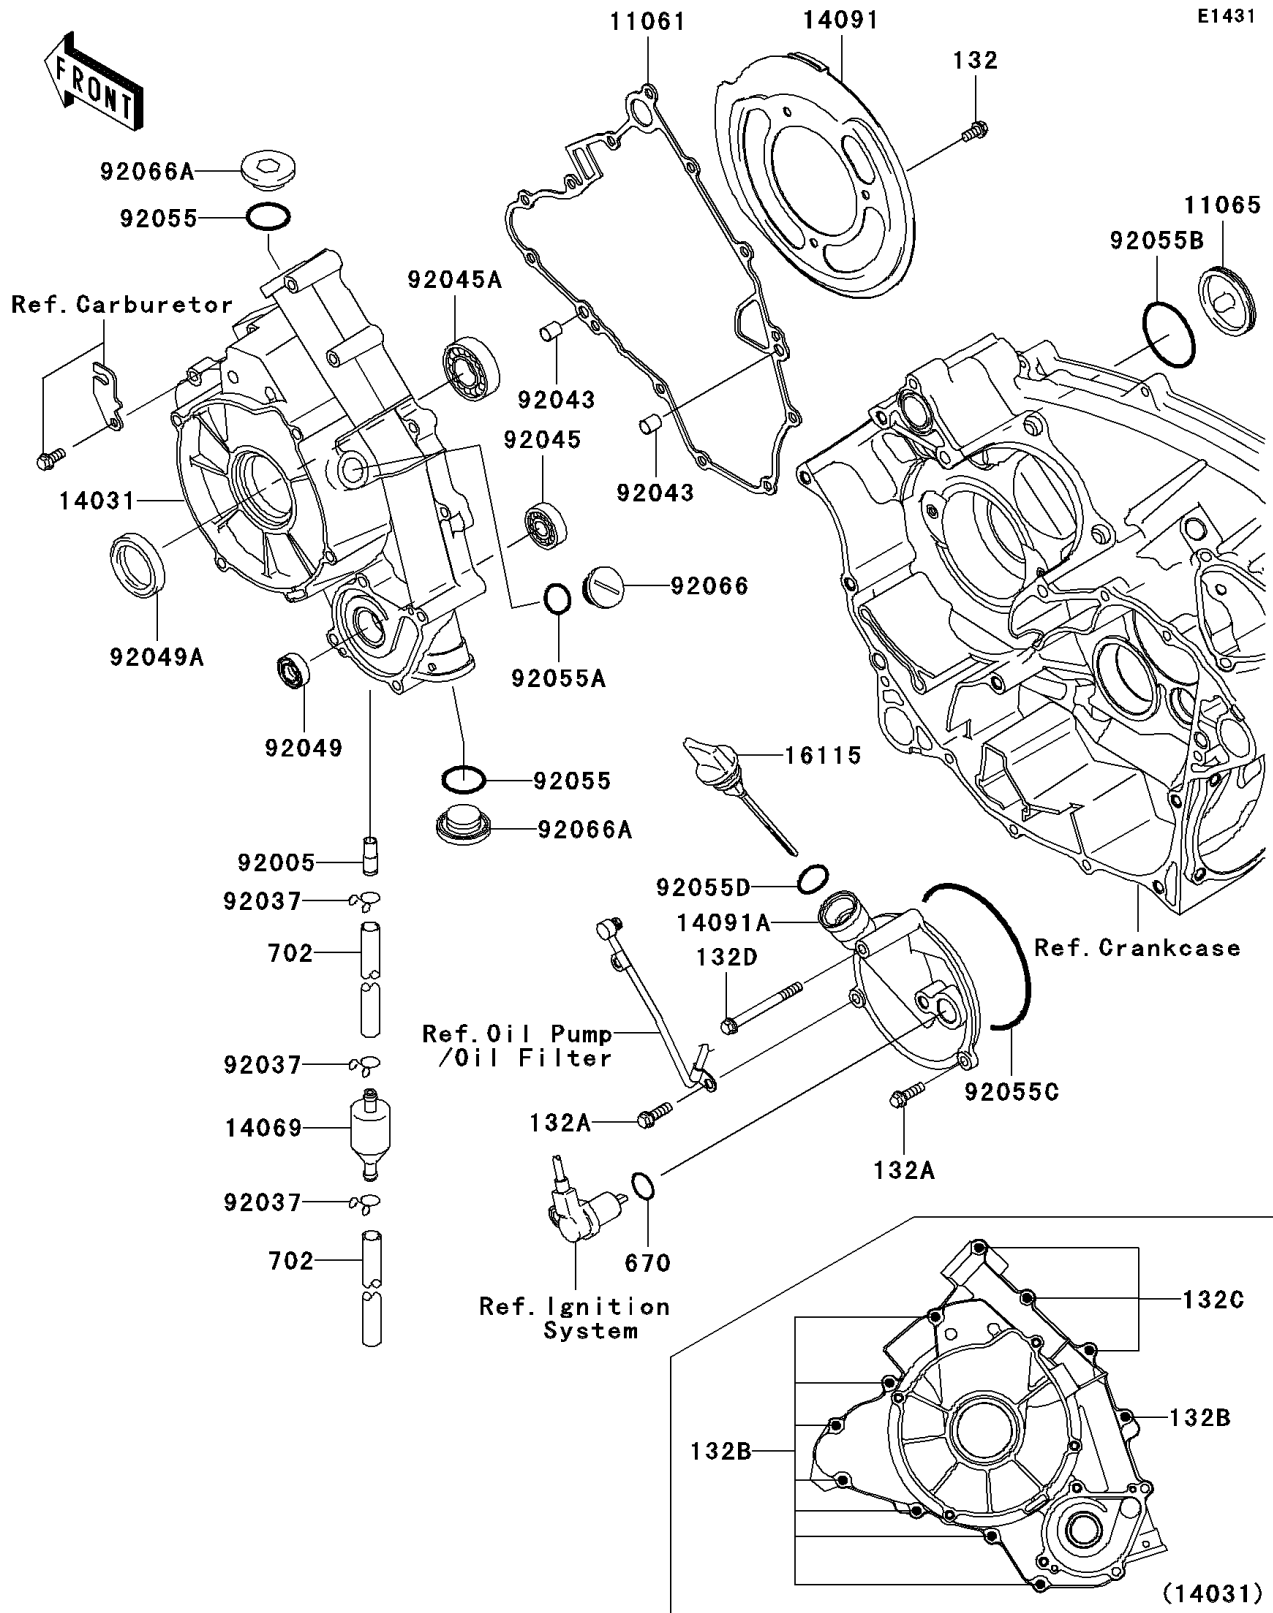

# 2007 Brute Force 750 4x4i PARTS DIAGRAM

Engine Cover(s)

## 2007 Brute Force 750 4x4i PARTS LIST

### Engine Cover(s)

ITEM NAME	PART NUMBER	QUANTITY
BOLT-FLANGED-SMALL,6X12 (Ref # 132)	132Y0612	3
BOLT-FLANGED-SMALL,6X20 (Ref # 132A)	132Y0620	2
BOLT-FLANGED-SMALL,6X30 (Ref # 132B)	132Y0630	8
BOLT-FLANGED-SMALL,6X55 (Ref # 132C)	132Y0655	3
BOLT-FLANGED-SMALL,6X65 (Ref # 132D)	132Y0665	1
O RING (Ref # 670)	670D2018	1
TUBE-RUBBER,7X10X35 (Ref # 702)	702A07035	2
GASKET (Ref # 11061)	11061-1119	1
CAP (Ref # 11065)	11065-1151	1
COVER-GENERATOR (Ref # 14031)	14031-0030	1
BREATHER (Ref # 14069)	14069-1051	1
COVER,BELT CONVERTER (Ref # 14091)	14091-0309	1
COVER (Ref # 14091A)	14091-1365	1
CAP-OIL FILLER (Ref # 16115)	16115-1072	1
FITTING (Ref # 92005)	92005-1369	1
CLAMP,TUBE (Ref # 92037)	92037-147	3
PIN,6.2X8X14 (Ref # 92043)	92043-1263	2
BEARING-BALL,6901 (Ref # 92045)	92045-1246	1
BEARING-BALL (Ref # 92045A)	92045-1403	1
SEAL-OIL,SC 12X22X5 (Ref # 92049)	92049-1228	1
SEAL-OIL,HTC 28X45X7 (Ref # 92049A)	92049-1576	1
RING-O,25.7X2.4 (Ref # 92055)	92055-1136	2
RING-O,20X2 (Ref # 92055A)	92055-1146	1
RING-O,44.7X2.4 (Ref # 92055B)	92055-1279	1
RING-O,99.5X2.0 (Ref # 92055C)	92055-1632	1
RING-O,20X3 (Ref # 92055D)	92055-2185	1
PLUG,COVER (Ref # 92066)	92066-0011	1
PLUG,25X8 (Ref # 92066A)	92066-0012	2