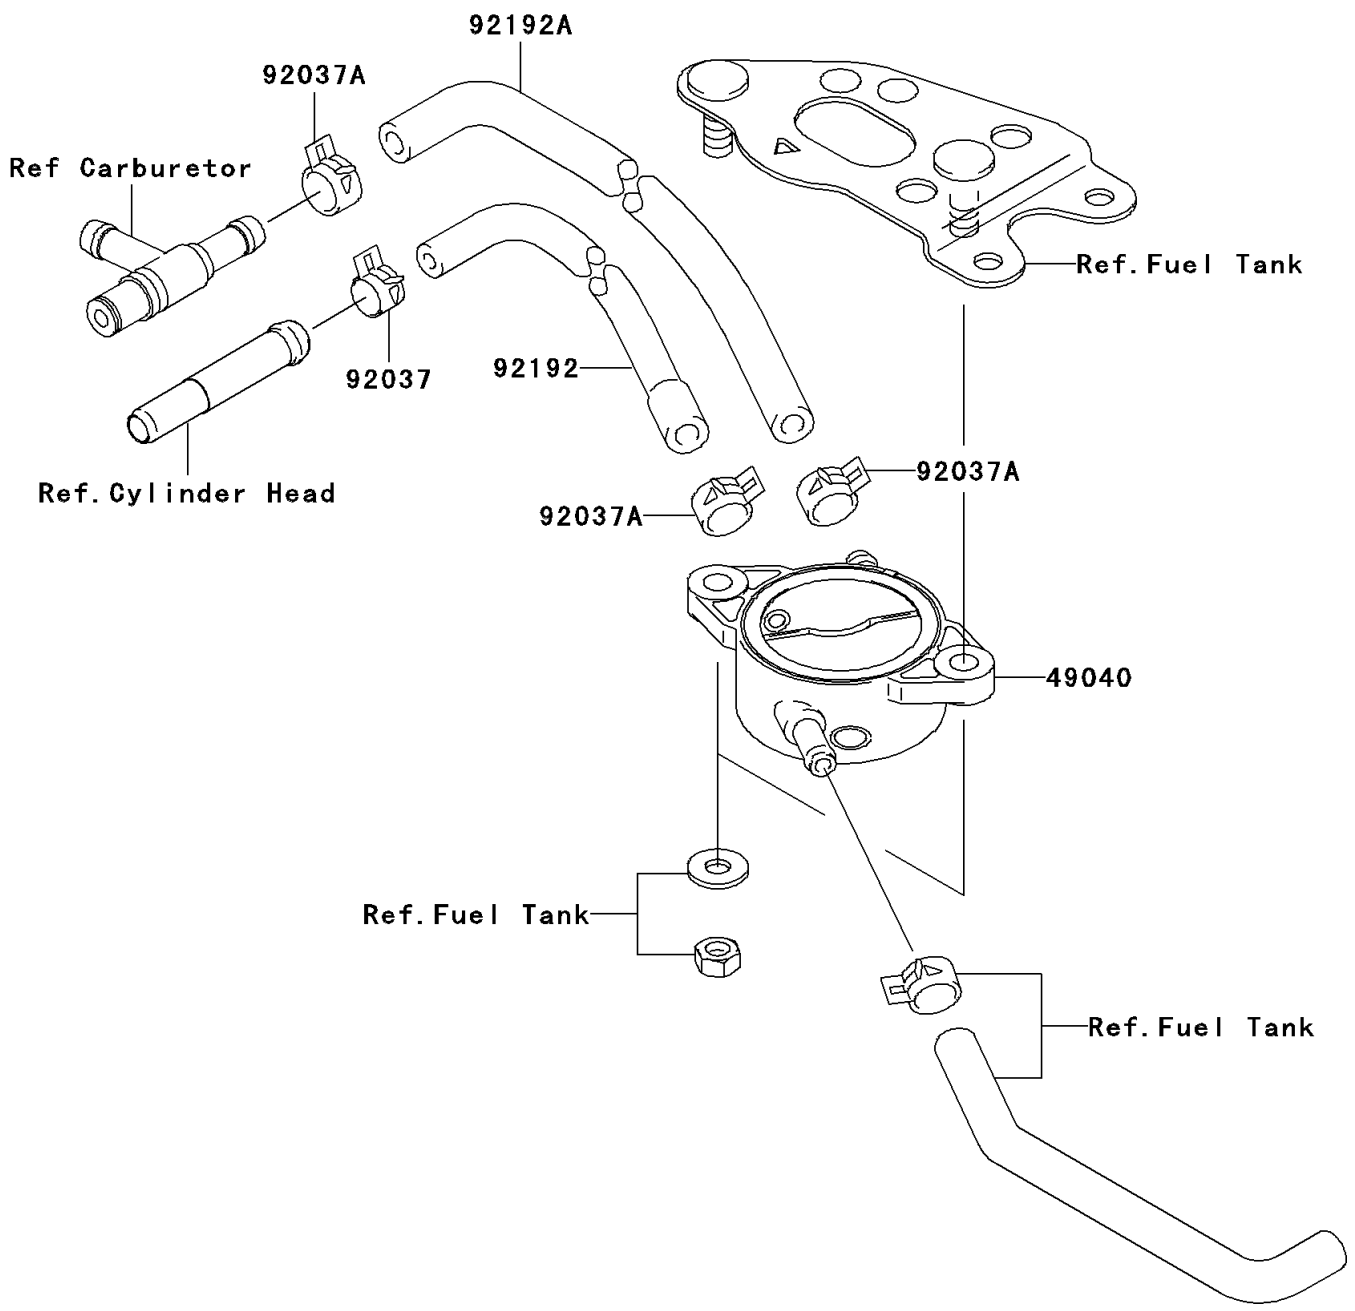

2006 Brute Force 750 4x4i PARTS DIAGRAM

Fuel Pump

E1520

2006 Brute Force 750 4x4i PARTS LIST

Fuel Pump

ITEM NAME	PART NUMBER	QUANTITY
PUMP-FUEL (Ref # 49040)	49040-0005	1
CLAMP,TUBE (Ref # 92037)	92037-1461	1
CLAMP,TUBE (Ref # 92037A)	92037-1505	3
TUBE,L=510,BLUE STRIPE (Ref # 92192)	92192-0060	1
TUBE,5.8X10.8X580 (Ref # 92192A)	92192-0182	1