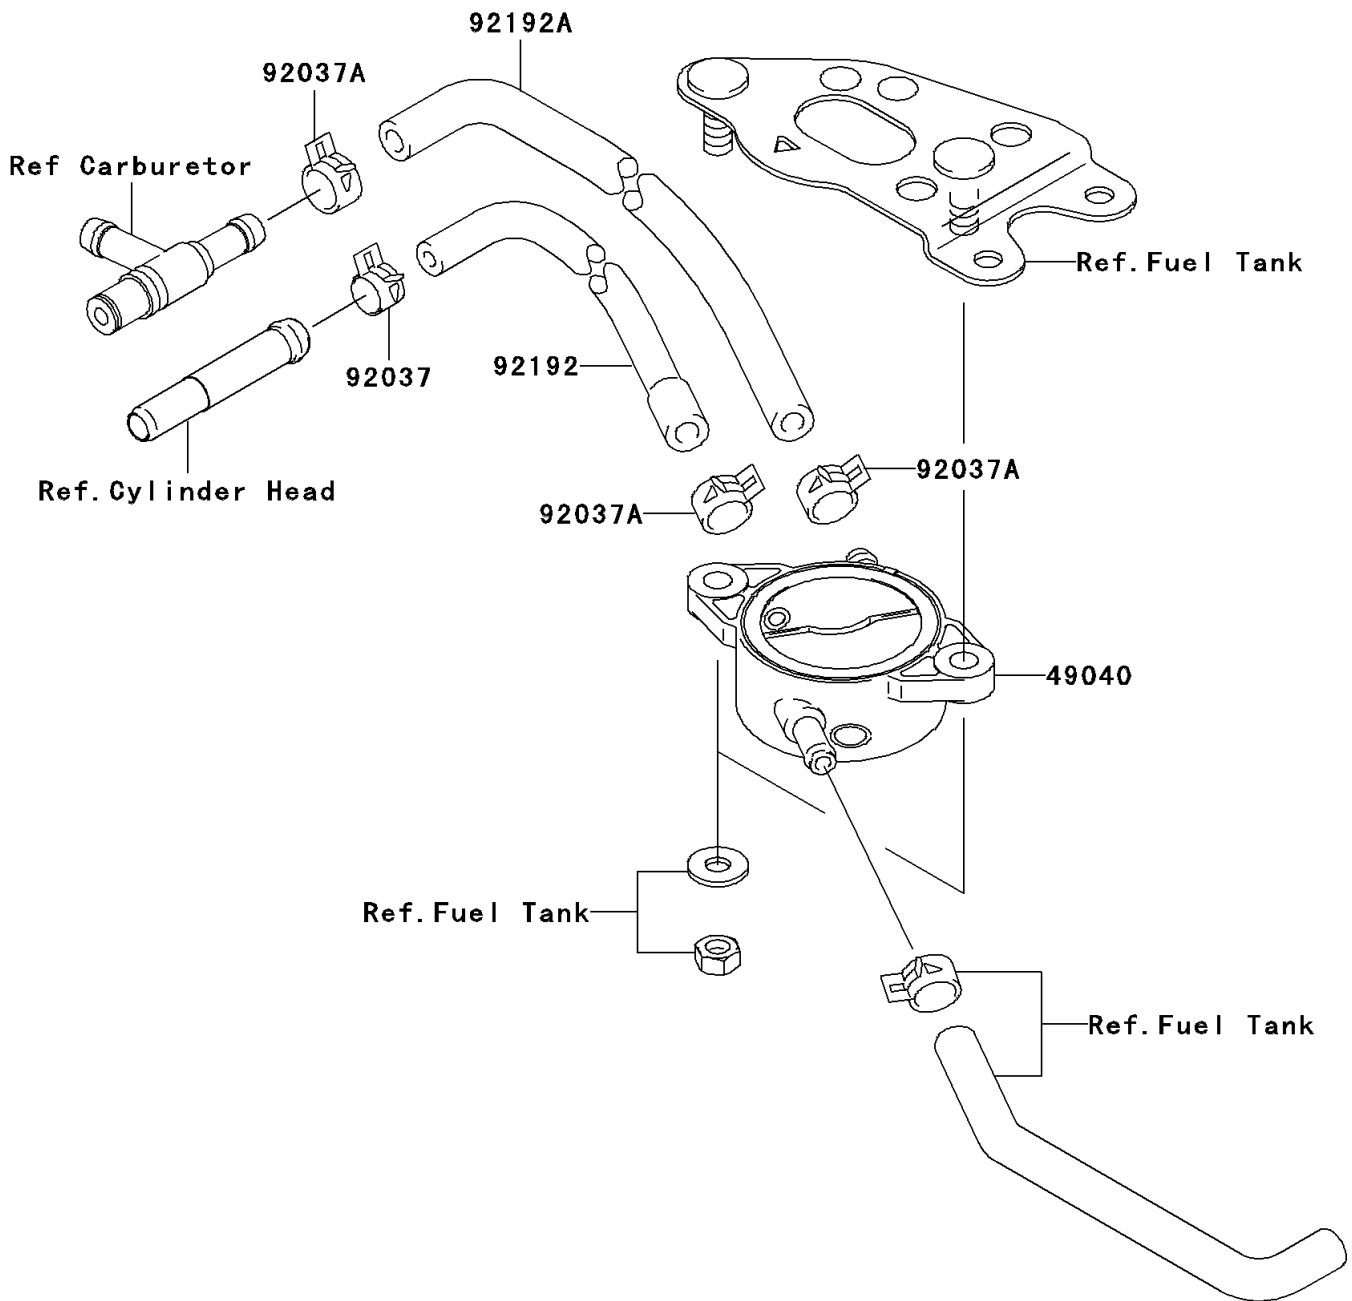

# 2007 Brute Force 750 4x4i PARTS DIAGRAM

Fuel Pump

E1520

## 2007 Brute Force 750 4x4i PARTS LIST

### Fuel Pump

ITEM NAME	PART NUMBER	QUANTITY
PUMP-FUEL (Ref # 49040)	49040-0005	1
CLAMP,TUBE (Ref # 92037)	92037-1461	1
CLAMP,TUBE (Ref # 92037A)	92037-1505	3
TUBE,L=510,BLUE STRIPE (Ref # 92192)	92192-0060	1
TUBE,5.8X10.8X580 (Ref # 92192A)	92192-0182	1