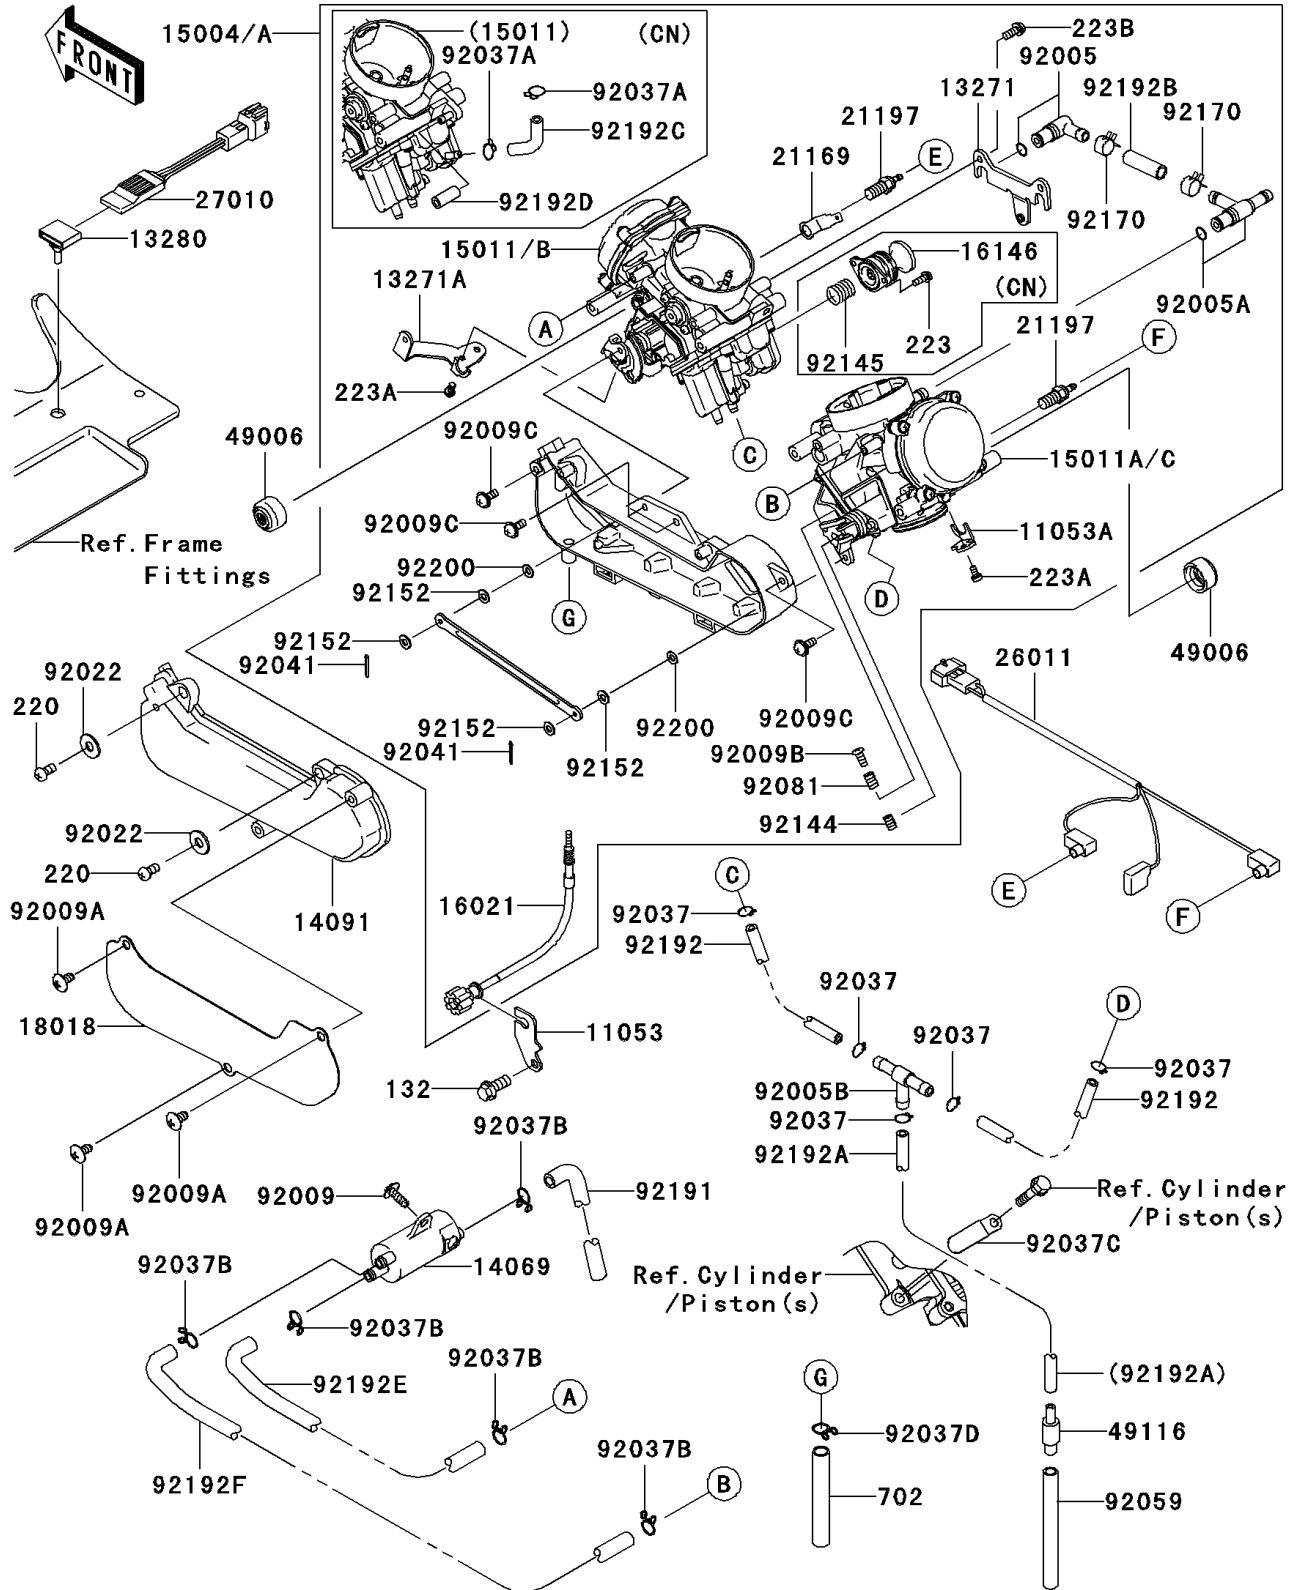

2007 Brute Force 750 4x4i PARTS DIAGRAM

Carburetor(B7F/B7FA)

E1611A

2007 Brute Force 750 4x4i PARTS LIST

Carburetor(B7F/B7FA)

ITEM NAME	PART NUMBER	QUANTITY
BRACKET (Ref # 11053)	11053-1299	1
BRACKET (Ref # 11053A)	11053-1606	1
PLATE (Ref # 13271)	13271-0750	1
PLATE (Ref # 13271A)	13271-0751	1
HOLDER,CARBURETOR (Ref # 13280)	13280-1253	1
BREATHER (Ref # 14069)	14069-0002	1
COVER (Ref # 14091)	14091-0360	1
SCREW-THROTTLE STOP (Ref # 16021)	16021-0011	1
PLATE-HEAT GUARD (Ref # 18018)	18018-0004	1
TERMINAL (Ref # 21169)	21169-0001	1
HEATER (Ref # 21197)	21197-1006	2
WIRE-LEAD (Ref # 26011)	26011-0030	1
SWITCH (Ref # 27010)	27010-0013	1
BOOT,STARTER CABLE (Ref # 49006)	49006-1353	2
VALVE-ASSY (Ref # 49116)	49116-1126	1
FITTING (Ref # 92005)	92005-0029	1
FITTING (Ref # 92005A)	92005-0030	1
FITTING,TUBE,T-TYPE (Ref # 92005B)	92005-1017	1
SCREW,TAPPING (Ref # 92009)	92009-1113	1
SCREW,6X12 (Ref # 92009A)	92009-1480	3
SCREW,SYNCHRONIZE (Ref # 92009B)	92009-1858	1
SCREW (Ref # 92009C)	92009-1878	4
WASHER,5.2X13X1 (Ref # 92022)	92022-1380	2
CLAMP,TUBE (Ref # 92037)	92037-010	5
CLAMP,TUBE (Ref # 92037B)	92037-147	5
BOLT-FLANGED-SMALL,6X14 (Ref # 132)	132Y0614	1
SCREW-PAN-CROS,4X8 (Ref # 220)	220B0408	2
SCREW-PAN-WS-CROS,4X8 (Ref # 223A)	223D0408	2
SCREW-PAN-WS-CROS,5X14 (Ref # 223B)	223D0514	2