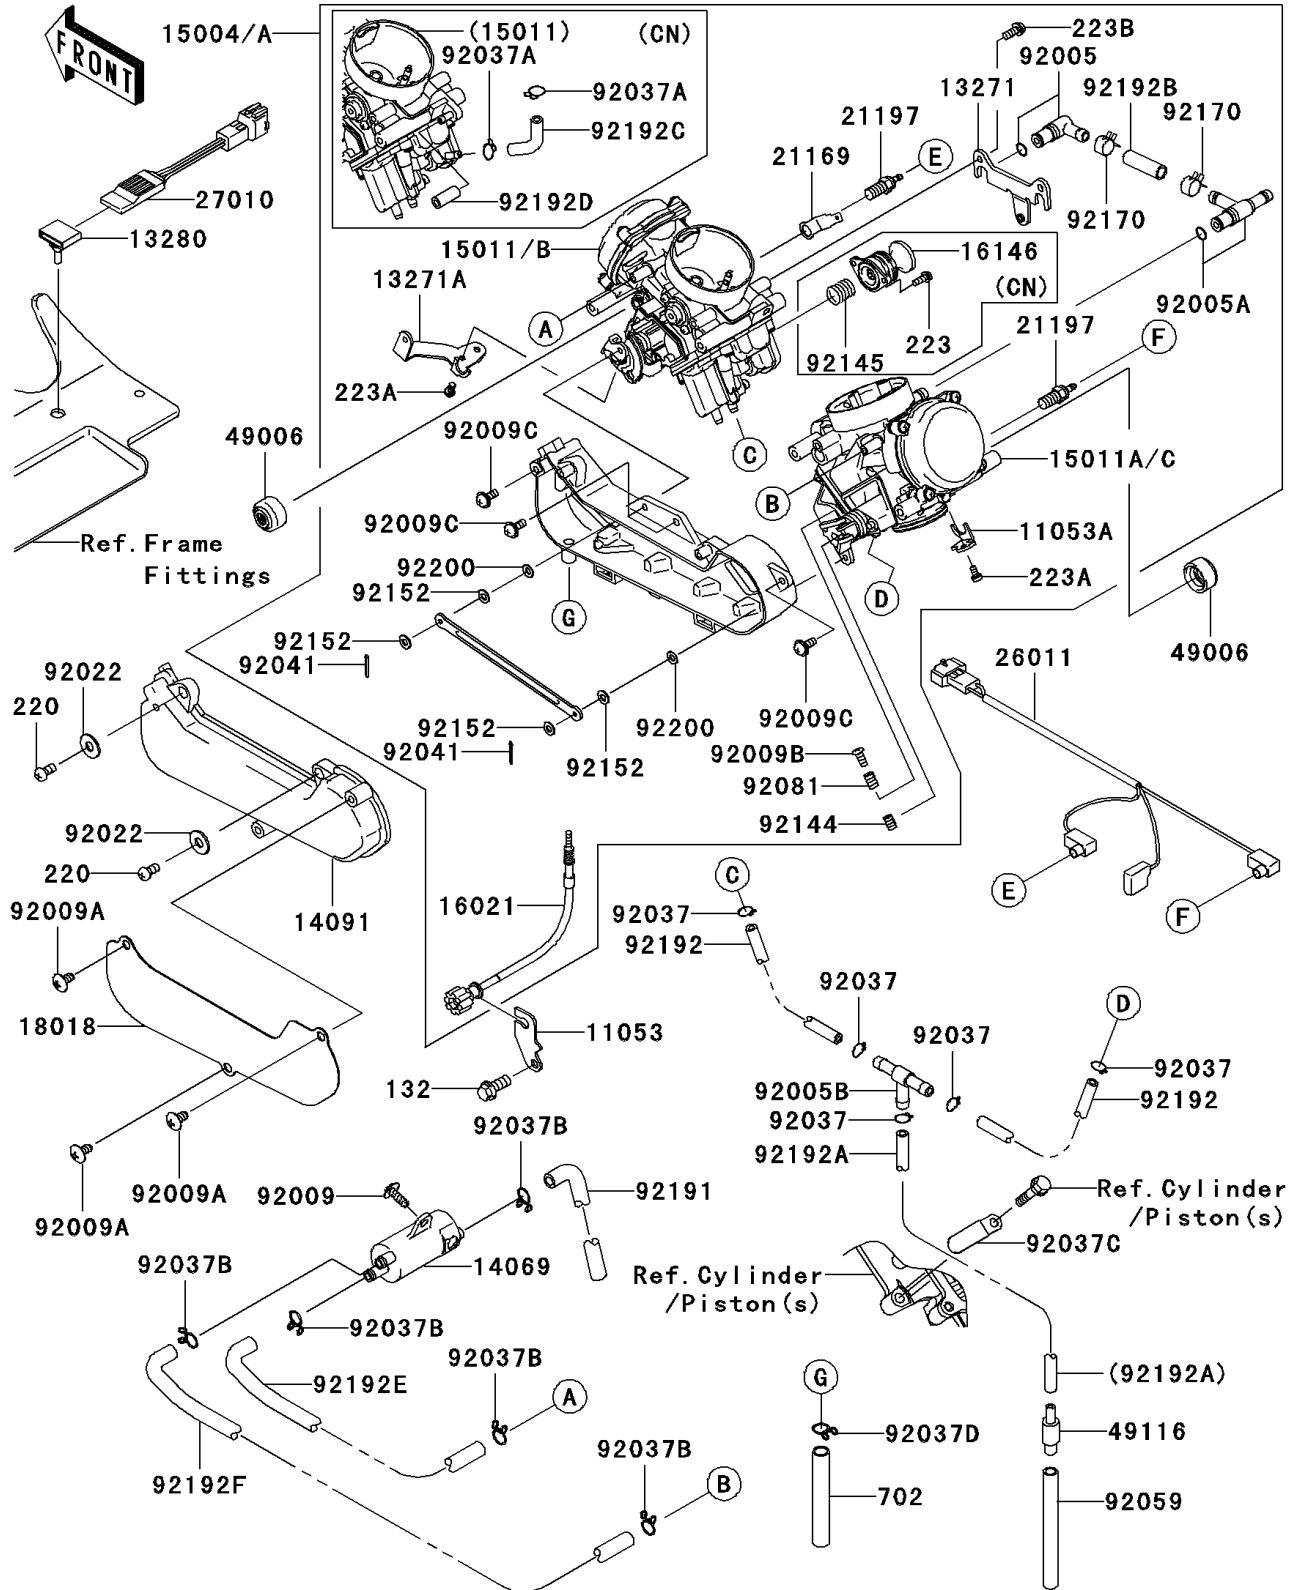

2007 Brute Force 750 4x4i PARTS DIAGRAM

Carburetor(B7F/B7FA)

E1611A

2007 Brute Force 750 4x4i PARTS LIST

Carburetor(B7F/B7FA)

ITEM NAME	PART NUMBER	QUANTITY
BRACKET (Ref # 11053)	11053-1299	1
BRACKET (Ref # 11053A)	11053-1606	1
PLATE (Ref # 13271)	13271-0750	1
PLATE (Ref # 13271A)	13271-0751	1
HOLDER,CARBURETOR (Ref # 13280)	13280-1253	1
BREATHER (Ref # 14069)	14069-0002	1
COVER (Ref # 14091)	14091-0360	1
CARBURETOR-ASSY,CVKR34 (Ref # 15004)	15004-0005	1
CARBURETOR,FR (Ref # 15011B)	15011-0096	1
CARBURETOR,RR (Ref # 15011C)	15011-0097	1
SCREW-THROTTLE STOP (Ref # 16021)	16021-0011	1
PLATE-HEAT GUARD (Ref # 18018)	18018-0004	1
TERMINAL (Ref # 21169)	21169-0001	1
HEATER (Ref # 21197)	21197-1006	2
WIRE-LEAD (Ref # 26011)	26011-0030	1
SWITCH (Ref # 27010)	27010-0013	1
BOOT,STARTER CABLE (Ref # 49006)	49006-1353	2
VALVE-ASSY (Ref # 49116)	49116-1126	1
FITTING (Ref # 92005)	92005-0029	1
FITTING (Ref # 92005A)	92005-0030	1
FITTING,TUBE,T-TYPE (Ref # 92005B)	92005-1017	1
SCREW,TAPPING (Ref # 92009)	92009-1113	1
SCREW,6X12 (Ref # 92009A)	92009-1480	3
SCREW,SYNCHRONIZE (Ref # 92009B)	92009-1858	1
SCREW (Ref # 92009C)	92009-1878	4
WASHER,5.2X13X1 (Ref # 92022)	92022-1380	2
CLAMP,TUBE (Ref # 92037)	92037-010	5
CLAMP,TUBE (Ref # 92037B)	92037-147	5
BOLT-FLANGED-SMALL,6X14 (Ref # 132)	132Y0614	1