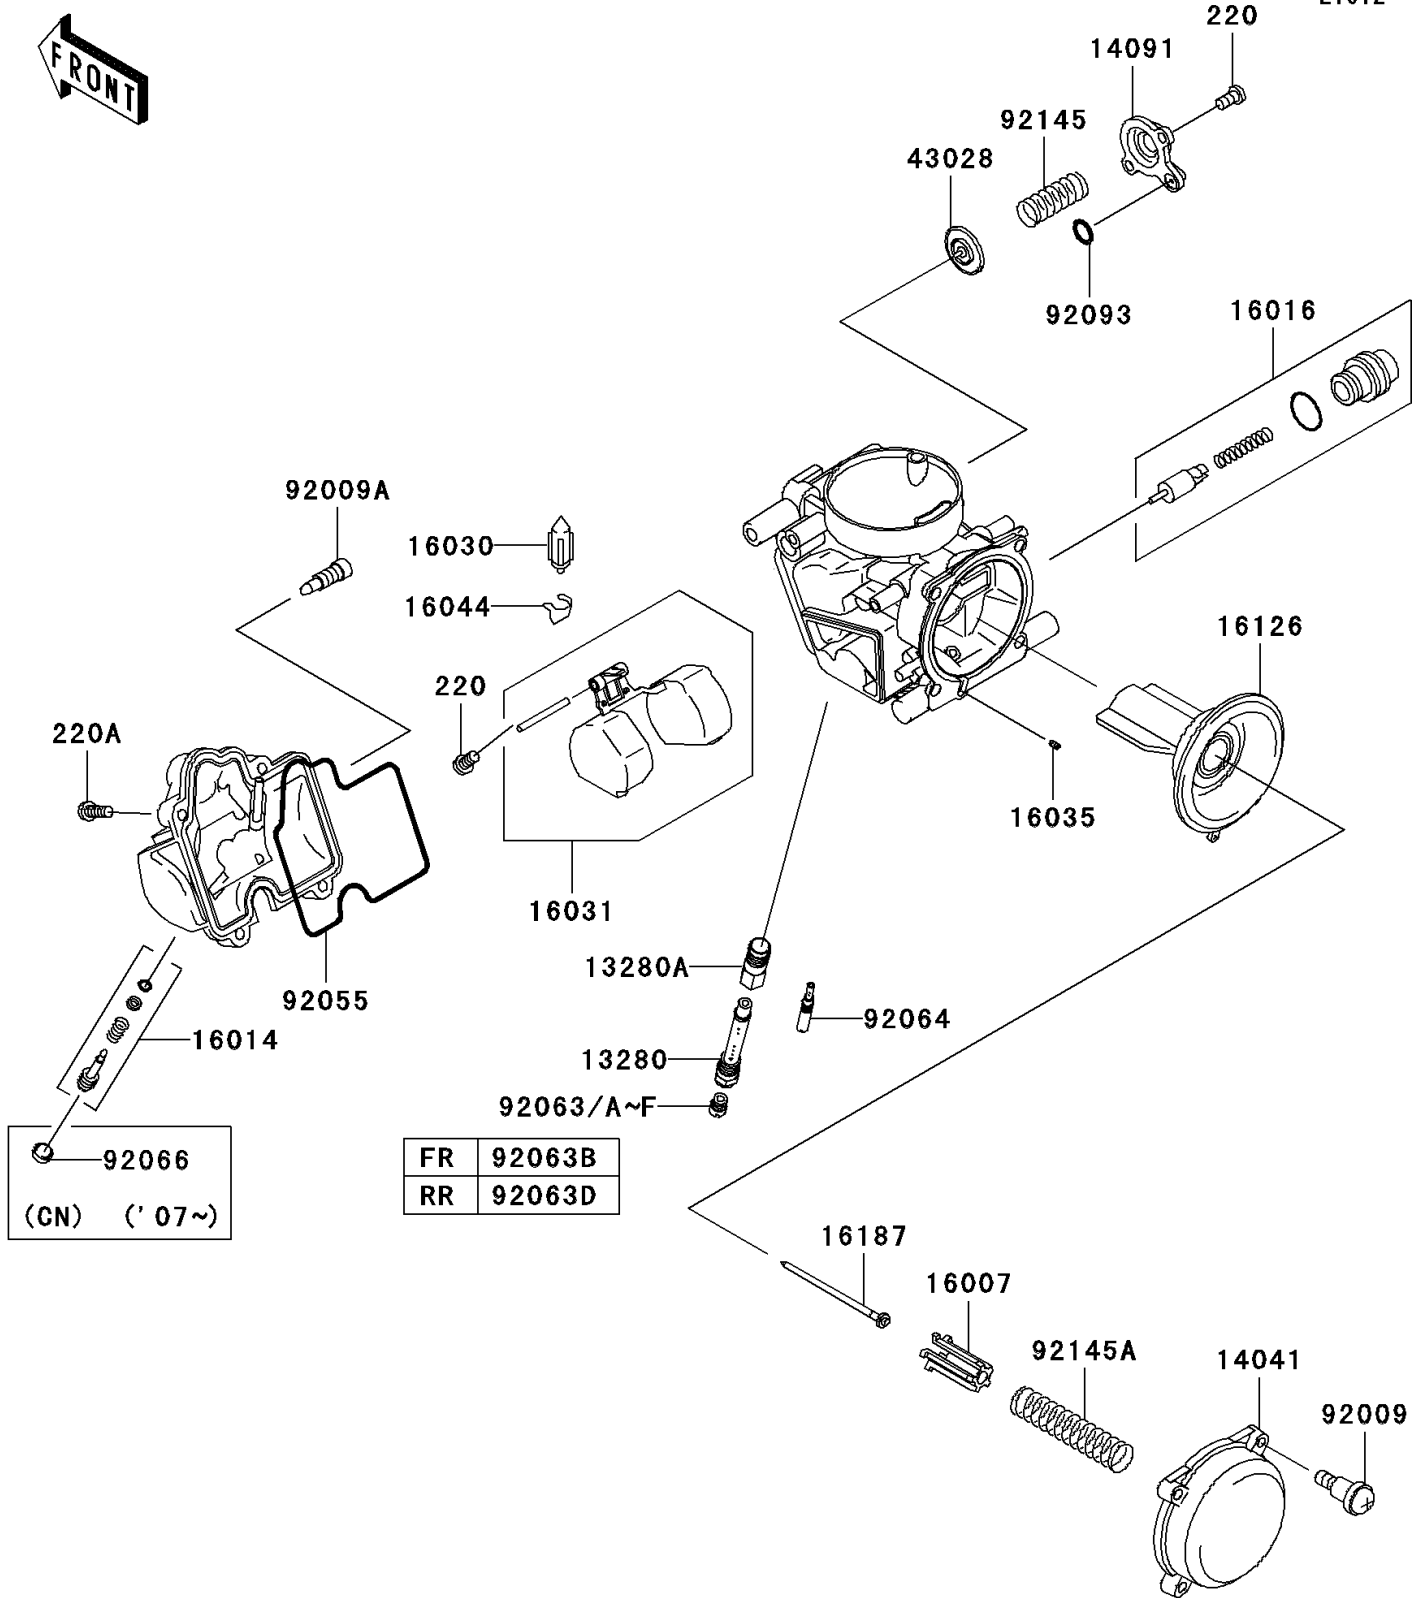

2007 Brute Force 750 4x4i PARTS DIAGRAM

Carburetor Parts

E1612

2007 Brute Force 750 4x4i PARTS LIST

Carburetor Parts

ITEM NAME	PART NUMBER	QUANTITY
SCREW-PAN-CROS,4X8 (Ref # 220)	220D0408	6
SCREW-PAN-CROS,4X14 (Ref # 220A)	220D0414	8
HOLDER (Ref # 13280)	13280-0115	2
HOLDER,JET (Ref # 13280A)	13280-1096	2
CAP-CHAMBER,MIXING (Ref # 14041)	14041-1091	2
COVER,AIR CUT VALVE (Ref # 14091)	14091-1246	2
SEAT-SPRING,VALVE (Ref # 16007)	16007-1117	2
SCREW-PILOT AIR (Ref # 16014)	16014-0009	2
PLUNGER (Ref # 16016)	16016-1117	2
VALVE-FLOAT (Ref # 16030)	16030-1007	2
FLOAT (Ref # 16031)	16031-1097	2
JET-AIR,LEAK (Ref # 16035)	16035-1055	2
CLAMP,FLOAT VALVE (Ref # 16044)	16044-007	2
VALVE (Ref # 16126)	16126-0015	2
NEEDLE-JET,NFKL (Ref # 16187)	16187-0156	2
DIAPHRAGM,AIR CUT VALVE (Ref # 43028)	43028-1085	2
SCREW,4X4.4 (Ref # 92009)	92009-1549	8
SCREW,DRAIN,6X0.75 (Ref # 92009A)	92009-1551	2
RING-O,FLOAT CHAMBER (Ref # 92055)	92055-1589	2
JET-MAIN,#148 (Ref # 92063)	92063-1324	AR
JET-MAIN,#150 (Ref # 92063A)	92063-1330	AR
JET-MAIN,#152 (Ref # 92063B)	92063-1331	1
JET-MAIN,#155 (Ref # 92063C)	92063-1332	AR
JET-MAIN,#158 (Ref # 92063D)	92063-1344	1
JET-MAIN,#160 (Ref # 92063E)	92063-1345	AR
JET-MAIN,#162 (Ref # 92063F)	92063-1346	AR
JET-PILOT,#38 (Ref # 92064)	92064-0011	2
SEAL,"U"RING (Ref # 92093)	92093-1046	2
SPRING,AIR CUT VALVE (Ref # 92145)	92145-0097	2

2007 Brute Force 750 4x4i PARTS LIST

Carburetor Parts

ITEM NAME	PART NUMBER	QUANTITY
SPRING (Ref # 92145A)	92145-0267	2
PLUG,PILOT AIR SCREW (Ref # 92066)	92066-3769	2