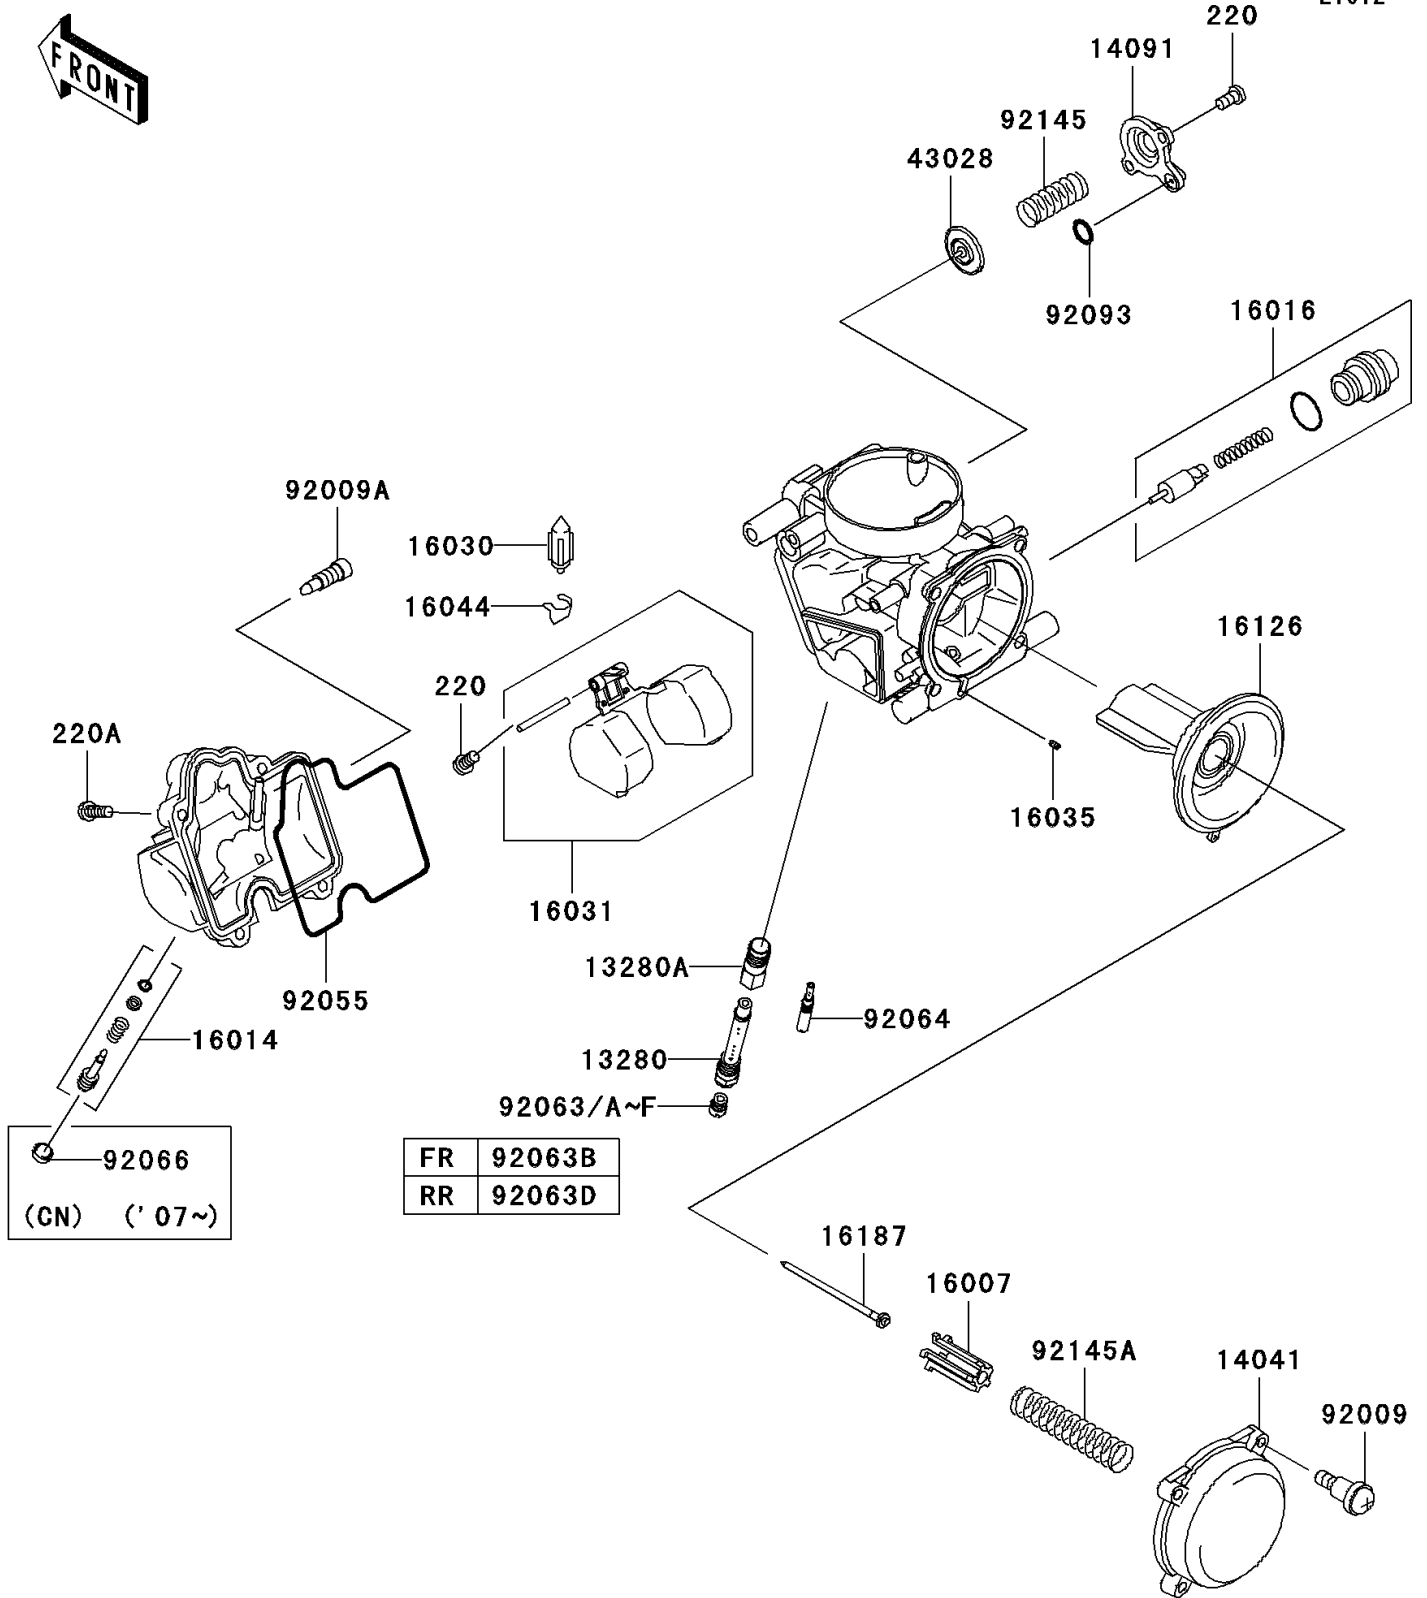

2007 Brute Force 750 4x4i PARTS DIAGRAM

Carburetor Parts

E1612

2007 Brute Force 750 4x4i PARTS LIST

Carburetor Parts

ITEM NAME	PART NUMBER	QUANTITY
SCREW-PAN-CROS,4X8 (Ref # 220)	220D0408	6
SCREW-PAN-CROS,4X14 (Ref # 220A)	220D0414	8
HOLDER (Ref # 13280)	13280-0115	2
HOLDER,JET (Ref # 13280A)	13280-1096	2
CAP-CHAMBER,MIXING (Ref # 14041)	14041-1091	2
COVER,AIR CUT VALVE (Ref # 14091)	14091-1246	2
SEAT-SPRING,VALVE (Ref # 16007)	16007-1117	2
SCREW-PILOT AIR (Ref # 16014)	16014-0009	2
PLUNGER (Ref # 16016)	16016-1117	2
VALVE-FLOAT (Ref # 16030)	16030-1007	2
FLOAT (Ref # 16031)	16031-1097	2
JET-AIR,LEAK (Ref # 16035)	16035-1055	2
CLAMP,FLOAT VALVE (Ref # 16044)	16044-007	2
VALVE (Ref # 16126)	16126-0015	2
NEEDLE-JET,NFKL (Ref # 16187)	16187-0156	2
DIAPHRAGM,AIR CUT VALVE (Ref # 43028)	43028-1085	2
SCREW,4X4.4 (Ref # 92009)	92009-1549	8
SCREW,DRAIN,6X0.75 (Ref # 92009A)	92009-1551	2
RING-O,FLOAT CHAMBER (Ref # 92055)	92055-1589	2
JET-MAIN,#148 (Ref # 92063)	92063-1324	AR
JET-MAIN,#150 (Ref # 92063A)	92063-1330	AR
JET-MAIN,#152 (Ref # 92063B)	92063-1331	1
JET-MAIN,#155 (Ref # 92063C)	92063-1332	AR
JET-MAIN,#158 (Ref # 92063D)	92063-1344	1
JET-MAIN,#160 (Ref # 92063E)	92063-1345	AR
JET-MAIN,#162 (Ref # 92063F)	92063-1346	AR
JET-PILOT,#38 (Ref # 92064)	92064-0011	2
SEAL,"U"RING (Ref # 92093)	92093-1046	2
SPRING,AIR CUT VALVE (Ref # 92145)	92145-0097	2

2007 Brute Force 750 4x4i PARTS LIST

Carburetor Parts

ITEM NAME	PART NUMBER	QUANTITY
SPRING (Ref # 92145A)	92145-0267	2