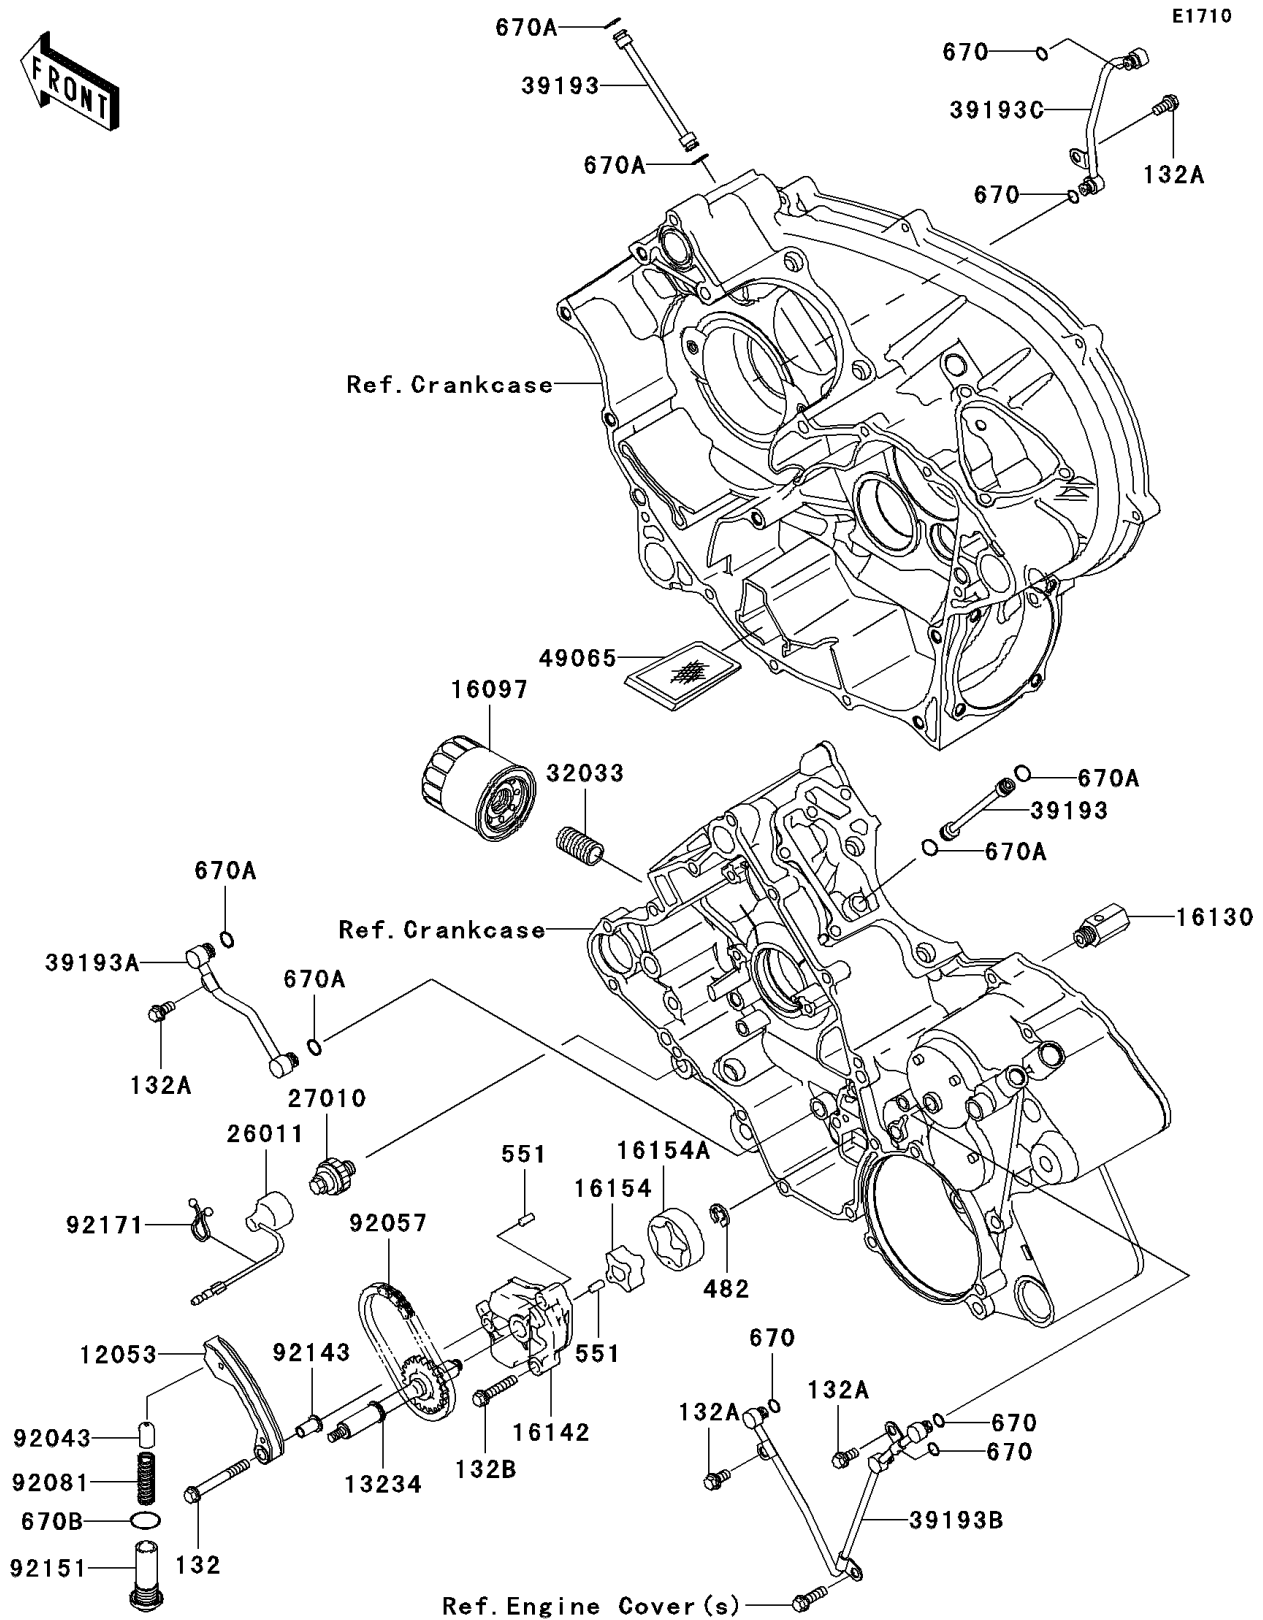

2006 Brute Force 750 4x4i PARTS DIAGRAM

Oil Pump/Oil Filter

2006 Brute Force 750 4x4i PARTS LIST

Oil Pump/Oil Filter

ITEM NAME	PART NUMBER	QUANTITY
-----------	-------------	----------