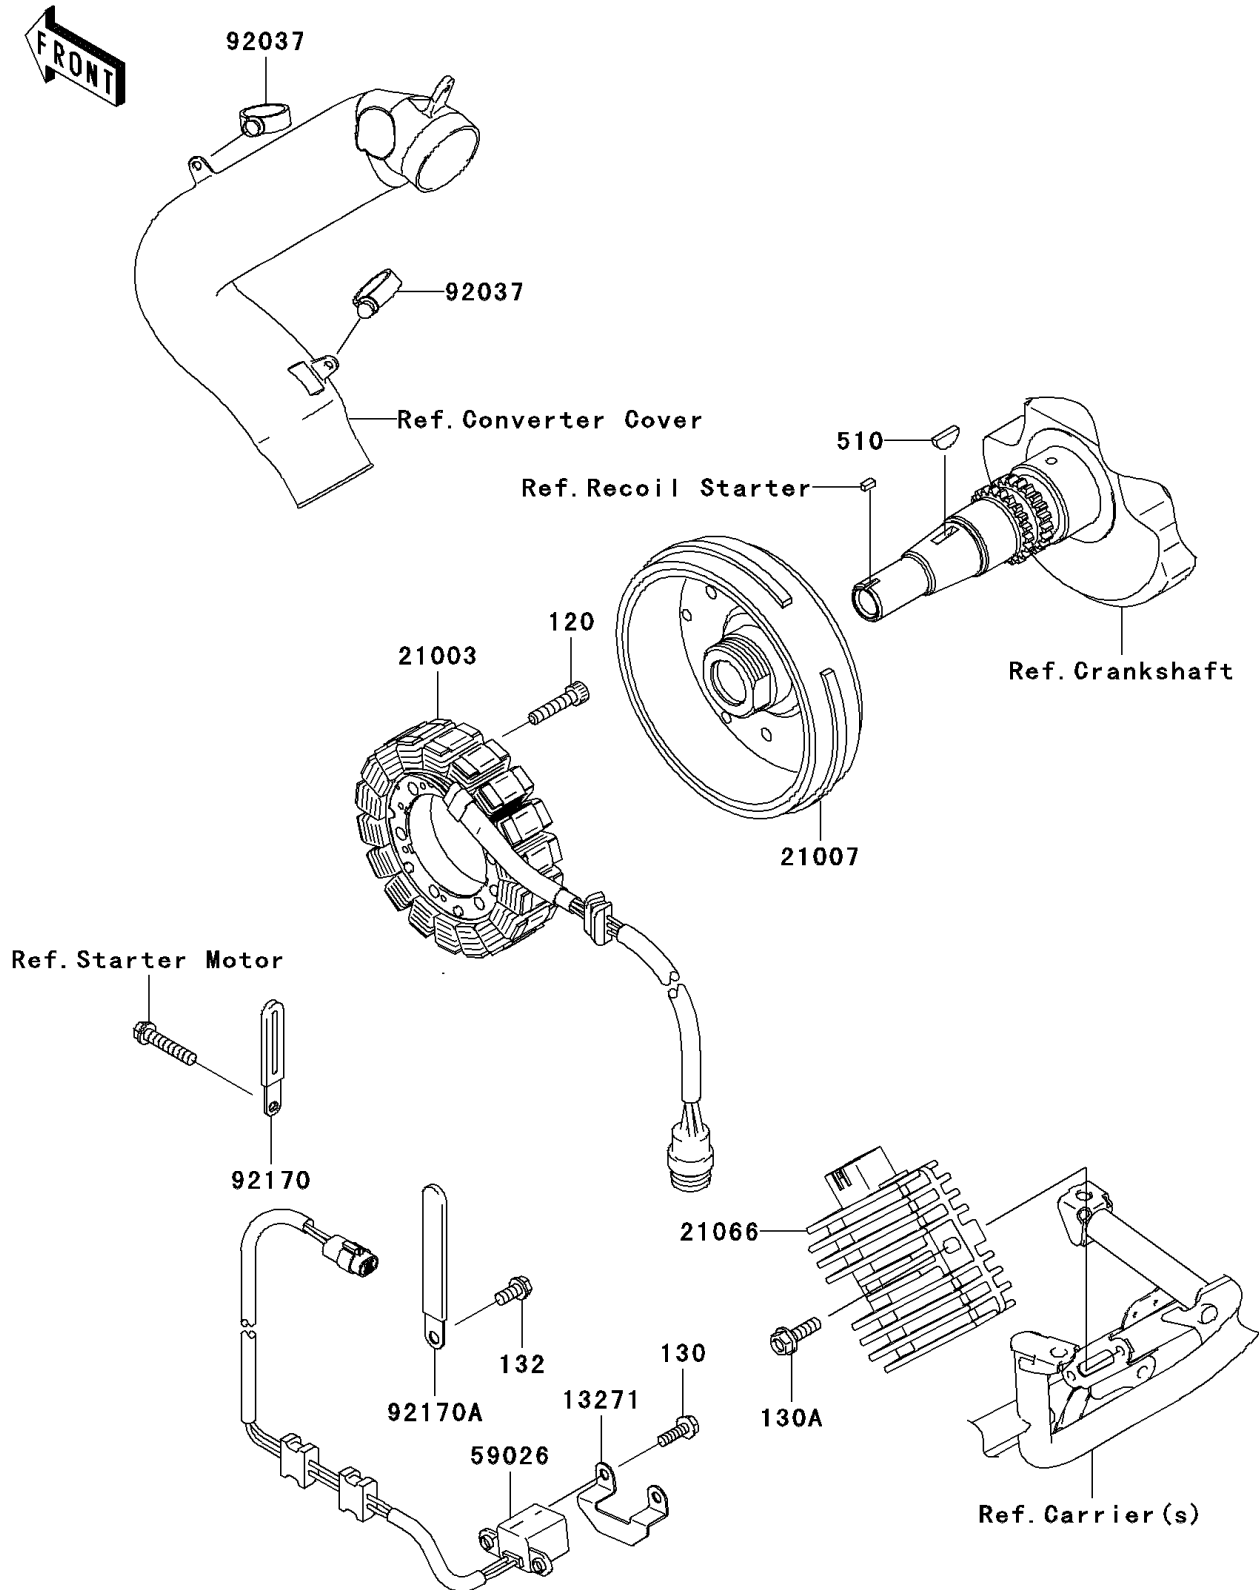

2007 Brute Force 750 4x4i PARTS DIAGRAM

Generator

E1810

2007 Brute Force 750 4x4i PARTS LIST

Generator

| ITEM NAME | PART NUMBER | QUANTITY |
|-------------------------------------|-------------|----------|
| BOLT-SOCKET,6X28 (Ref # 120) | 120P0628 | 3 |
| BOLT-FLANGED,5X16 (Ref # 130) | 130G0516 | 2 |
| BOLT-FLANGED,6X20 (Ref # 130A) | 130J0620 | 2 |
| BOLT-FLANGED-SMALL,6X12 (Ref # 132) | 132Y0612 | 1 |
| KEY-WOODRUFF (Ref # 510) | 510A4200 | 1 |
| PLATE (Ref # 13271) | 13271-1369 | 1 |
| STATOR (Ref # 21003) | 21003-0012 | 1 |
| ROTOR (Ref # 21007) | 21007-0013 | 1 |
| REGULATOR-VOLTAGE (Ref # 21066) | 21066-1127 | 1 |
| COIL-PULSING (Ref # 59026) | 59026-0005 | 1 |
| CLAMP,HOSE (Ref # 92037) | 92037-1827 | 2 |
| CLAMP (Ref # 92170) | 92170-1514 | 1 |
| CLAMP (Ref # 92170A) | 92170-1925 | 1 |