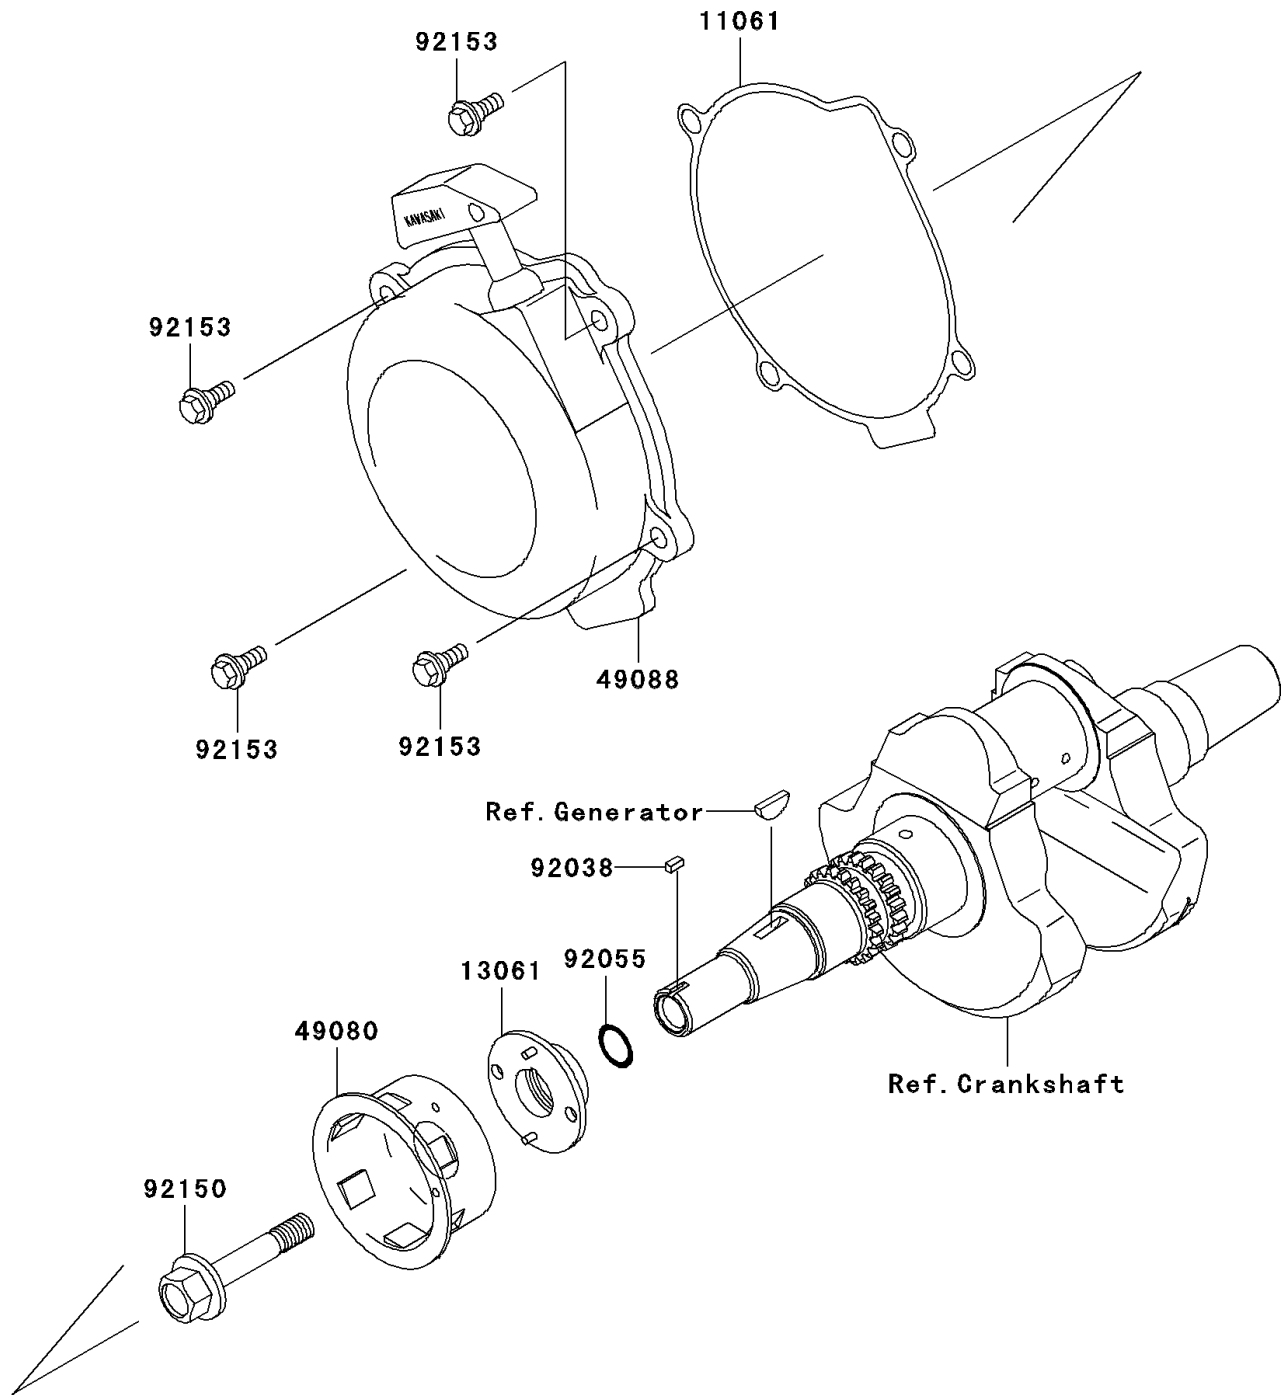

2007 Brute Force 750 4x4i PARTS DIAGRAM

Recoil Starter

E3040

2007 Brute Force 750 4x4i PARTS LIST

Recoil Starter

ITEM NAME	PART NUMBER	QUANTITY
GASKET,RECOIL STARTER (Ref # 11061)	11061-1153	1
BOSS (Ref # 13061)	13061-1873	1
PULLEY-STARTING (Ref # 49080)	49080-1061	1
STARTER-RECOIL (Ref # 49088)	49088-1058	1
KEY,SUNK (Ref # 92038)	92038-1051	1
RING-O,19.8X2.2 (Ref # 92055)	92055-1215	1
BOLT,12X65 (Ref # 92150)	92150-1987	1
BOLT,FLANGED,6X16 (Ref # 92153)	92153-7007	4