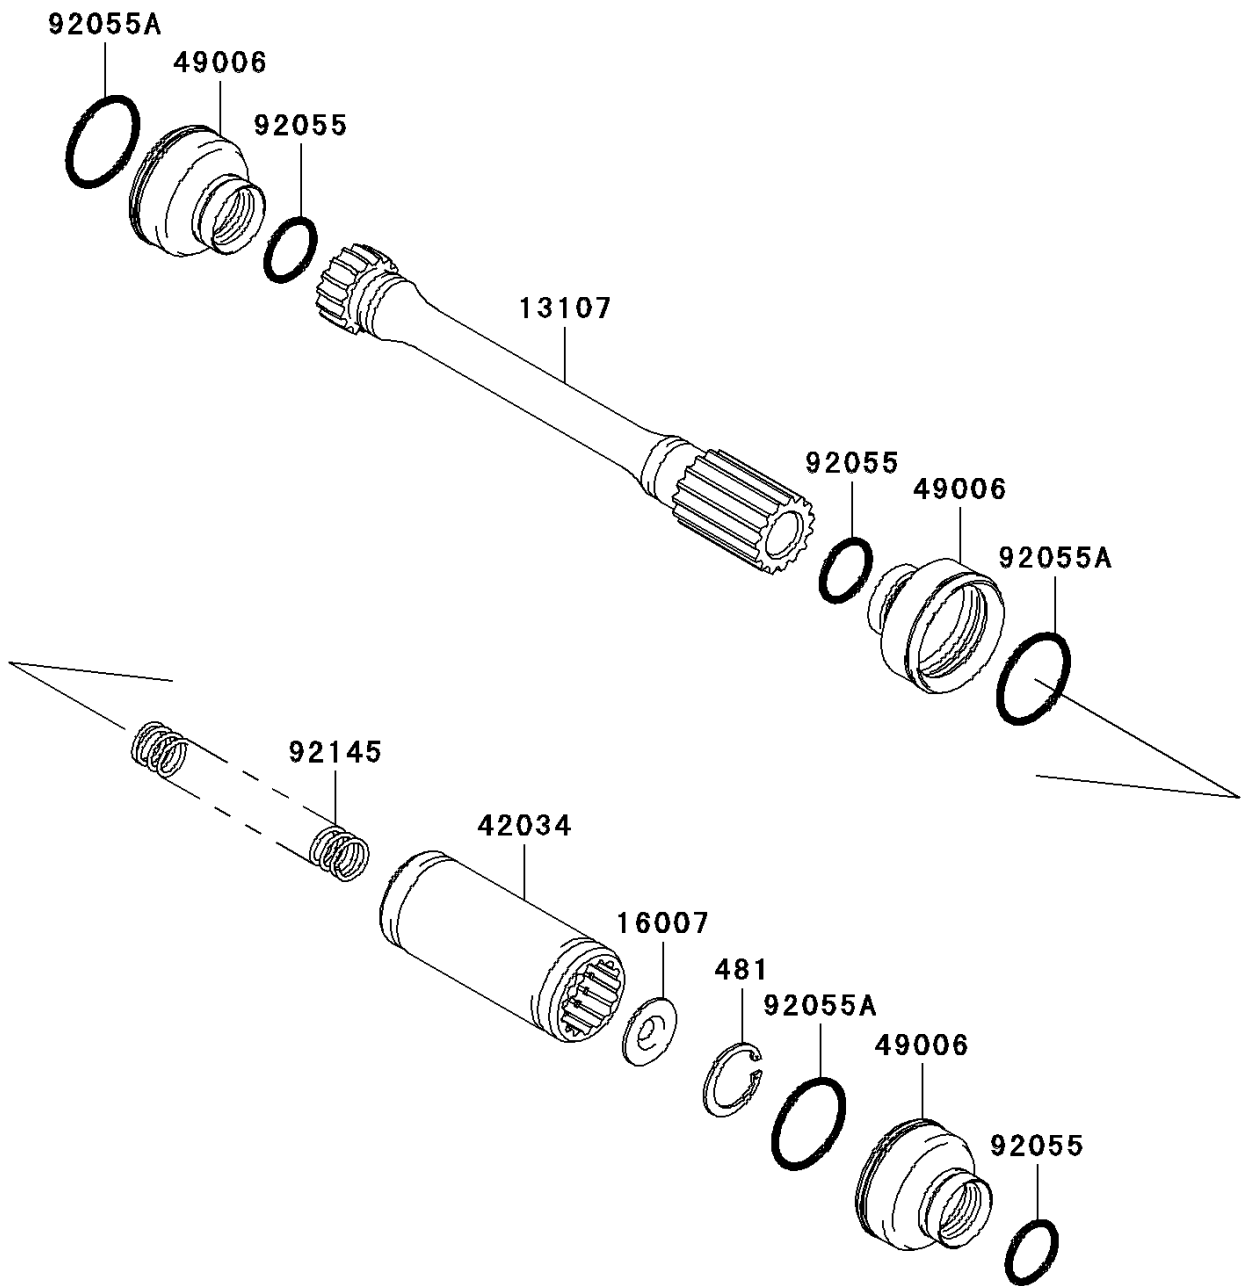

# 2007 Brute Force 750 4x4i PARTS DIAGRAM

Drive Shaft-Propeller

E3135

### Drive Shaft-Propeller

ITEM NAME	PART NUMBER	QUANTITY
CIRCLIP-TYPE-C,25MM (Ref # 481)	481J2500	1
SHAFT,FR PROPELLER SHAFT (Ref # 13107)	13107-1505	1
SEAT-SPRING,PROPELLER SHAFT (Ref # 16007)	16007-1205	1
COUPLING,PROPELLER (Ref # 42034)	42034-1193	1
BOOT (Ref # 49006)	49006-1362	3
RING-O,18X24X3 (Ref # 92055)	92055-1633	3
RING-O,30X35X2.5 (Ref # 92055A)	92055-1693	3
SPRING,PROPELLER SHAFT (Ref # 92145)	92145-1304	1