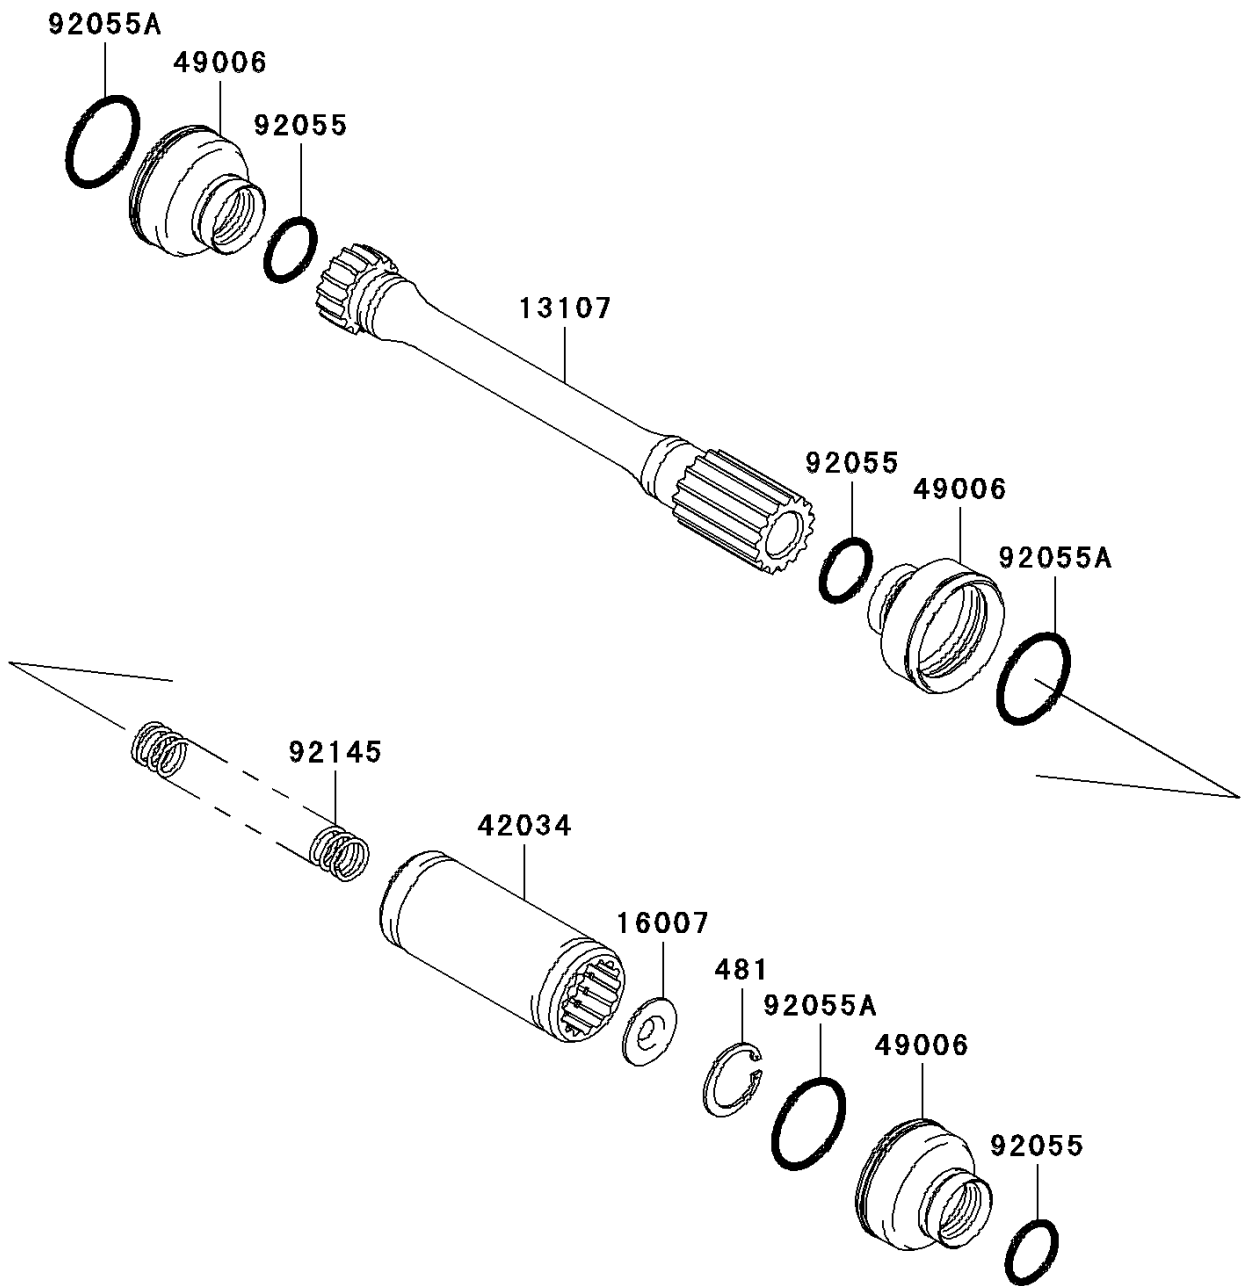

2007 Brute Force 750 4x4i PARTS DIAGRAM

Drive Shaft-Propeller

E3135

2007 Brute Force 750 4x4i PARTS LIST

Drive Shaft-Propeller

ITEM NAME	PART NUMBER	QUANTITY
CIRCLIP-TYPE-C,25MM (Ref # 481)	481J2500	1
SHAFT,FR PROPELLER SHAFT (Ref # 13107)	13107-1505	1
SEAT-SPRING,PROPELLER SHAFT (Ref # 16007)	16007-1205	1
COUPLING,PROPELLER (Ref # 42034)	42034-1193	1
BOOT (Ref # 49006)	49006-1362	3
RING-O,18X24X3 (Ref # 92055)	92055-1633	3
RING-O,30X35X2.5 (Ref # 92055A)	92055-1693	3
SPRING,PROPELLER SHAFT (Ref # 92145)	92145-1304	1