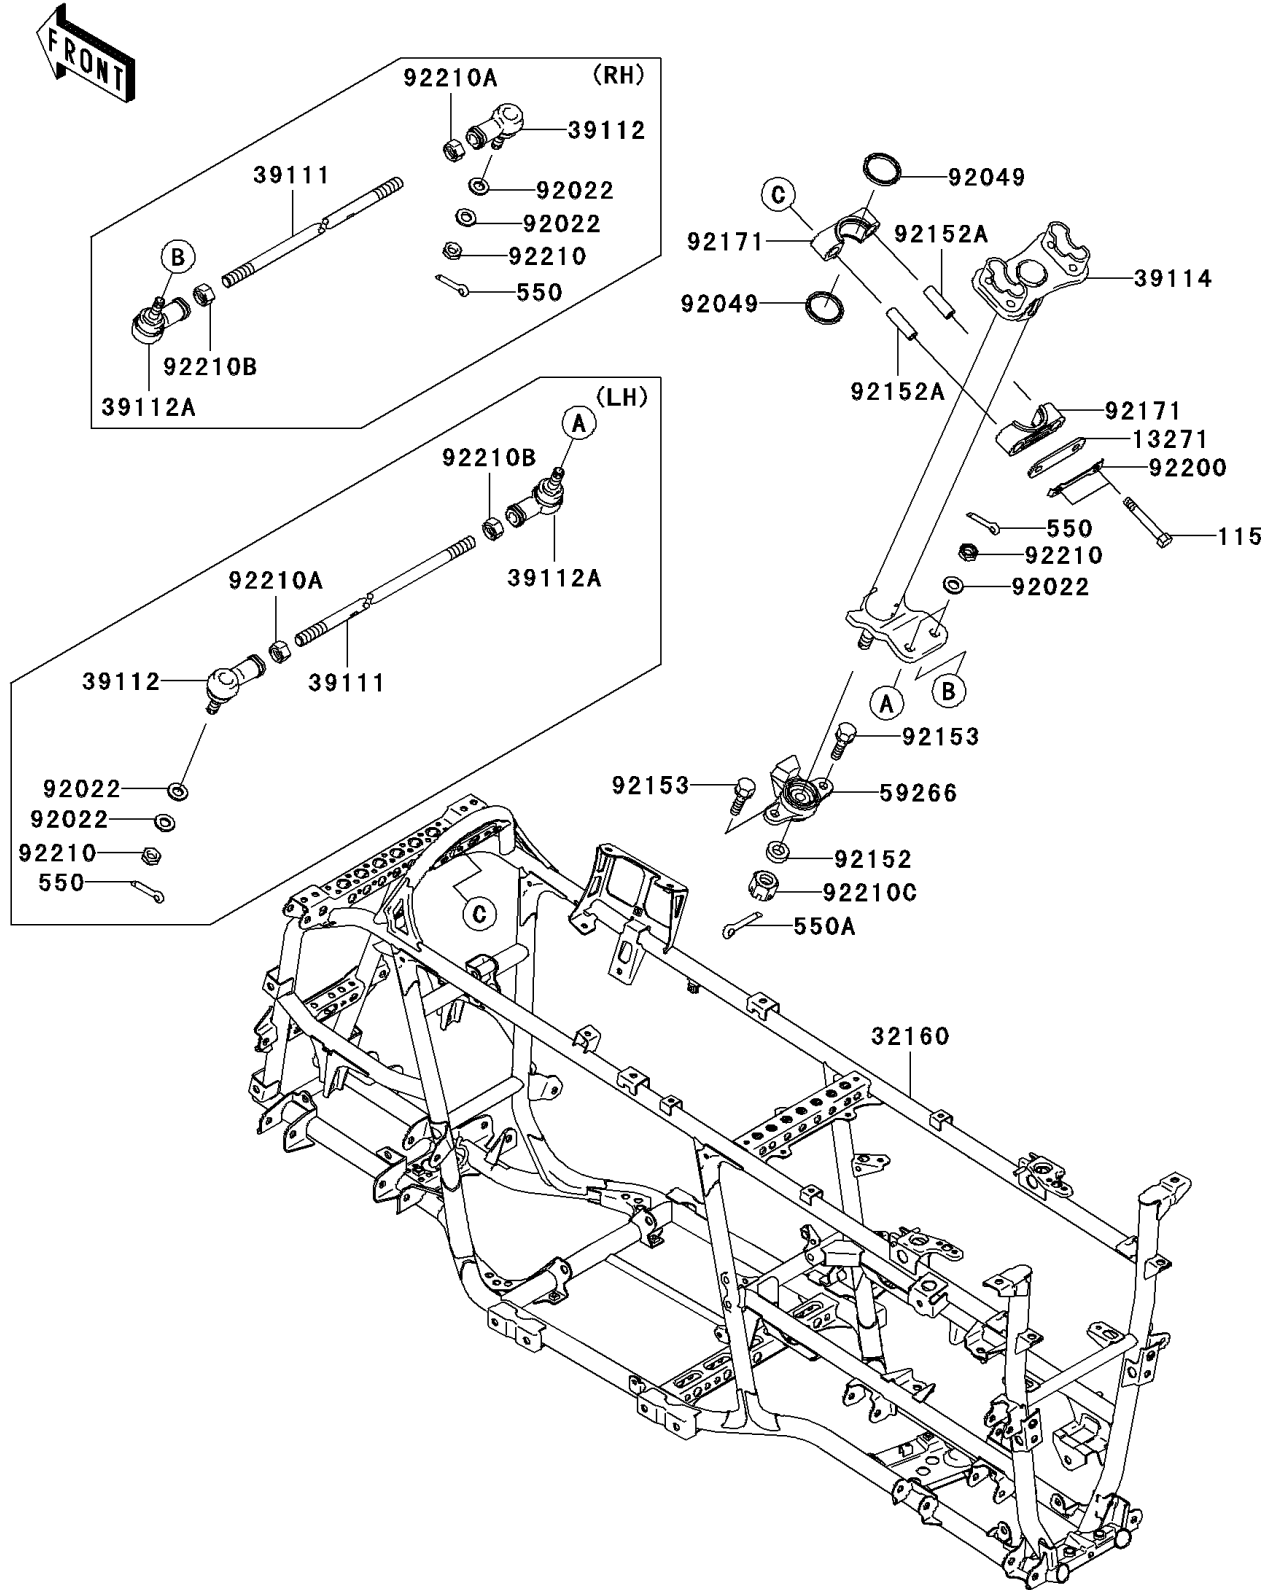

# 2006 Brute Force 750 4x4i PARTS DIAGRAM

Frame

F2120

## 2006 Brute Force 750 4x4i PARTS LIST

### Frame

ITEM NAME	PART NUMBER	QUANTITY
BOLT-SMALL-UPSET,8X55 (Ref # 115)	115S0855	2
PIN-COTTER,2.0X15 (Ref # 550)	550D2015	4
PIN-COTTER,3.0X25 (Ref # 550A)	550D3025	1
PLATE,STEERING,CLAMP (Ref # 13271)	13271-7506	1
FRAME-COMP (Ref # 32160)	32160-0135	1
ROD-TIE (Ref # 39111)	39111-0023	2
RODEND-TIE,RIGHT HANDED (Ref # 39112)	39112-0009	2
RODEND-TIE,LEFT HANDED (Ref # 39112A)	39112-0010	2
SHAFT-COMP-STRG (Ref # 39114)	39114-0006	1
JOINT-BALL (Ref # 59266)	59266-1125	1
WASHER,10.2X20X1.5 (Ref # 92022)	92022-3742	6
SEAL-OIL,SR31.8X37.5X3.8LR (Ref # 92049)	92049-7501	2
COLLAR,12X21.3X7 (Ref # 92152)	92152-1351	1
COLLAR,9.1X13.95X42 (Ref # 92152A)	92152-7501	2
BOLT,8X30 (Ref # 92153)	92153-1065	2
CLAMP,STEERING (Ref # 92171)	92171-7501	2
WASHER,STEERING CLAMP (Ref # 92200)	92200-7503	1
NUT,LOCK,10MM (Ref # 92210)	92210-1184	4
NUT,RIGHT HANDED (Ref # 92210A)	92210-1385	2
NUT,LEFT HANDED (Ref # 92210B)	92210-1386	2
NUT,12MM (Ref # 92210C)	92210-7501	1