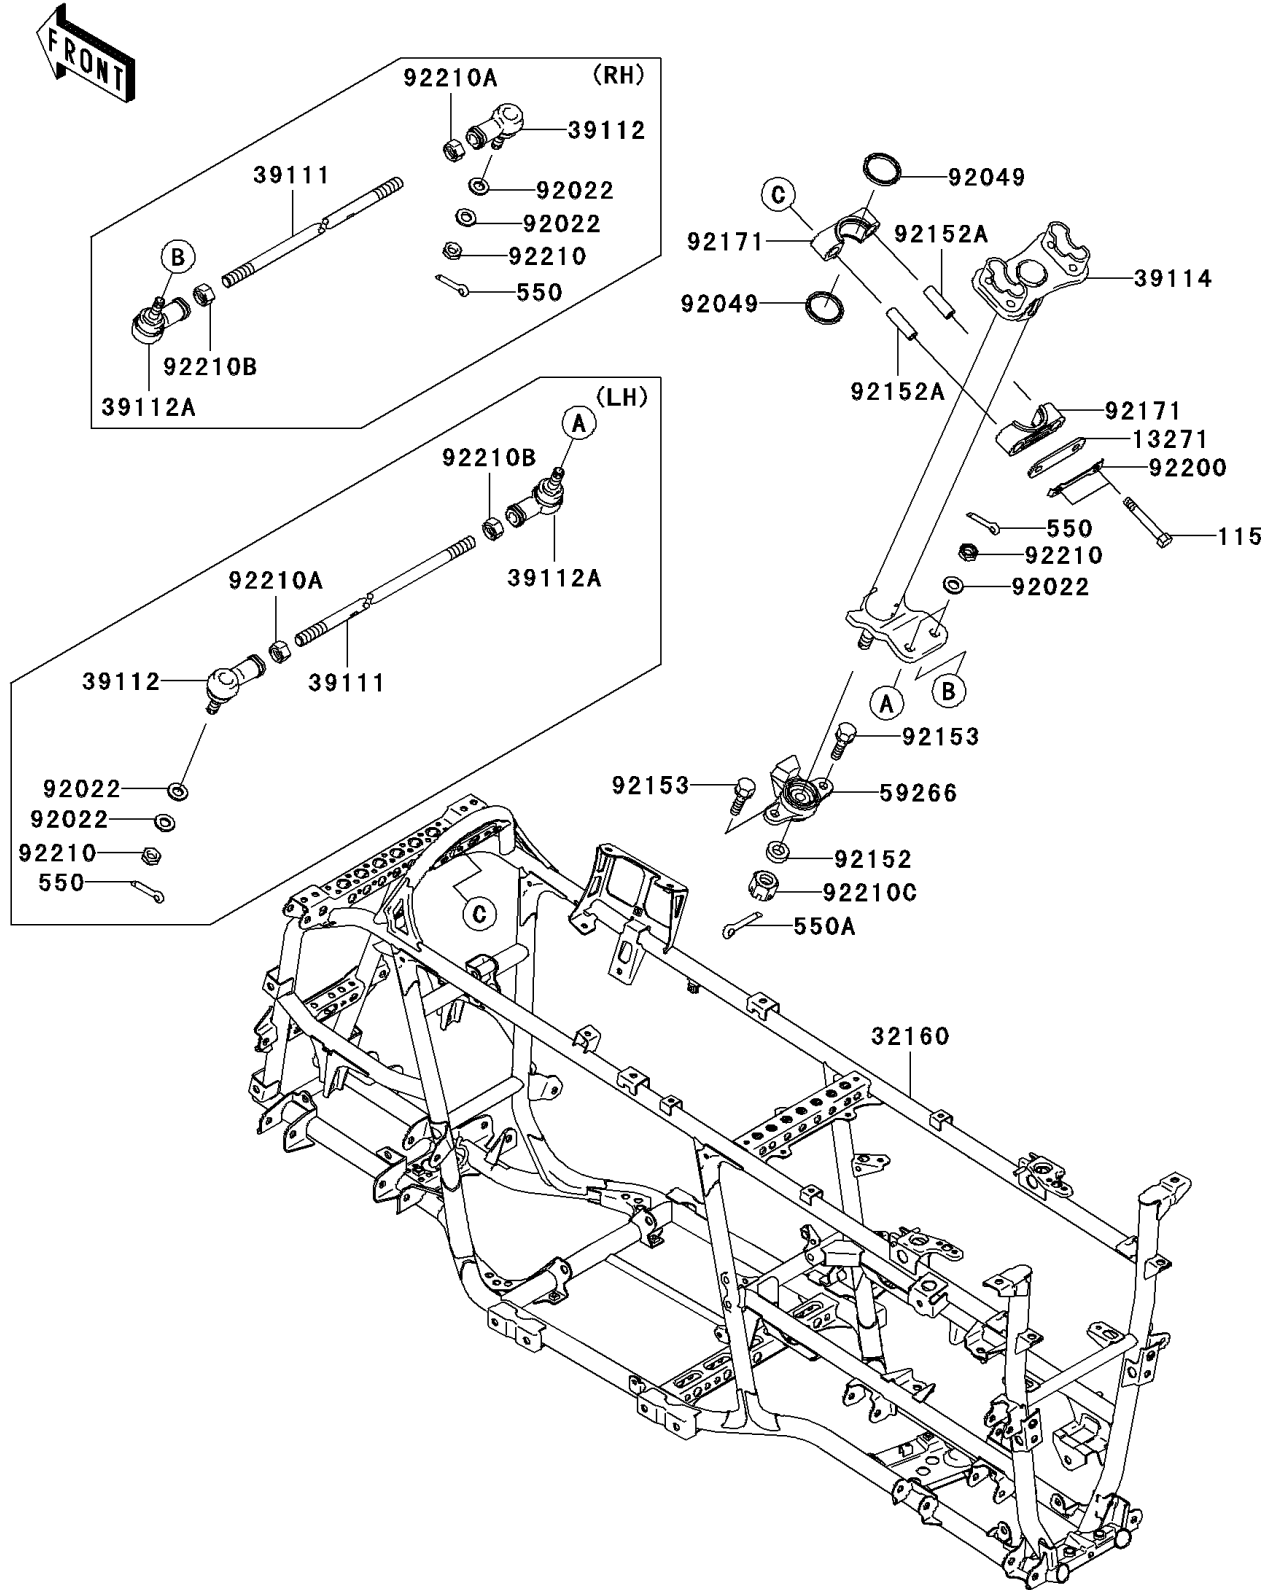

# 2007 Brute Force 750 4x4i PARTS DIAGRAM

Frame

F2120

## 2007 Brute Force 750 4x4i PARTS LIST

### Frame

ITEM NAME	PART NUMBER	QUANTITY
BOLT-SMALL-UPSET,8X55 (Ref # 115)	115S0855	2
PIN-COTTER,2.0X15 (Ref # 550)	550D2015	4
PIN-COTTER,3.0X25 (Ref # 550A)	550D3025	1
PLATE,STEERING,CLAMP (Ref # 13271)	13271-7506	1
FRAME-COMP (Ref # 32160)	32160-0135	1
ROD-TIE (Ref # 39111)	39111-0023	2
RODEND-TIE,RIGHT HANDED (Ref # 39112)	39112-0009	2
RODEND-TIE,LEFT HANDED (Ref # 39112A)	39112-0010	2
SHAFT-COMP-STRG (Ref # 39114)	39114-0006	1
JOINT-BALL (Ref # 59266)	59266-1125	1
WASHER,10.2X20X1.5 (Ref # 92022)	92022-3742	6
SEAL-OIL,SR31.8X37.5X3.8LR (Ref # 92049)	92049-7501	2
COLLAR,12X21.3X7 (Ref # 92152)	92152-1351	1
COLLAR,9.1X13.95X42 (Ref # 92152A)	92152-7501	2
BOLT,8X30 (Ref # 92153)	92153-1065	2
CLAMP,STEERING (Ref # 92171)	92171-7501	2
WASHER,STEERING CLAMP (Ref # 92200)	92200-7503	1
NUT,LOCK,10MM (Ref # 92210)	92210-1184	4
NUT,RIGHT HANDED (Ref # 92210A)	92210-1385	2
NUT,LEFT HANDED (Ref # 92210B)	92210-1386	2
NUT,12MM (Ref # 92210C)	92210-7501	1