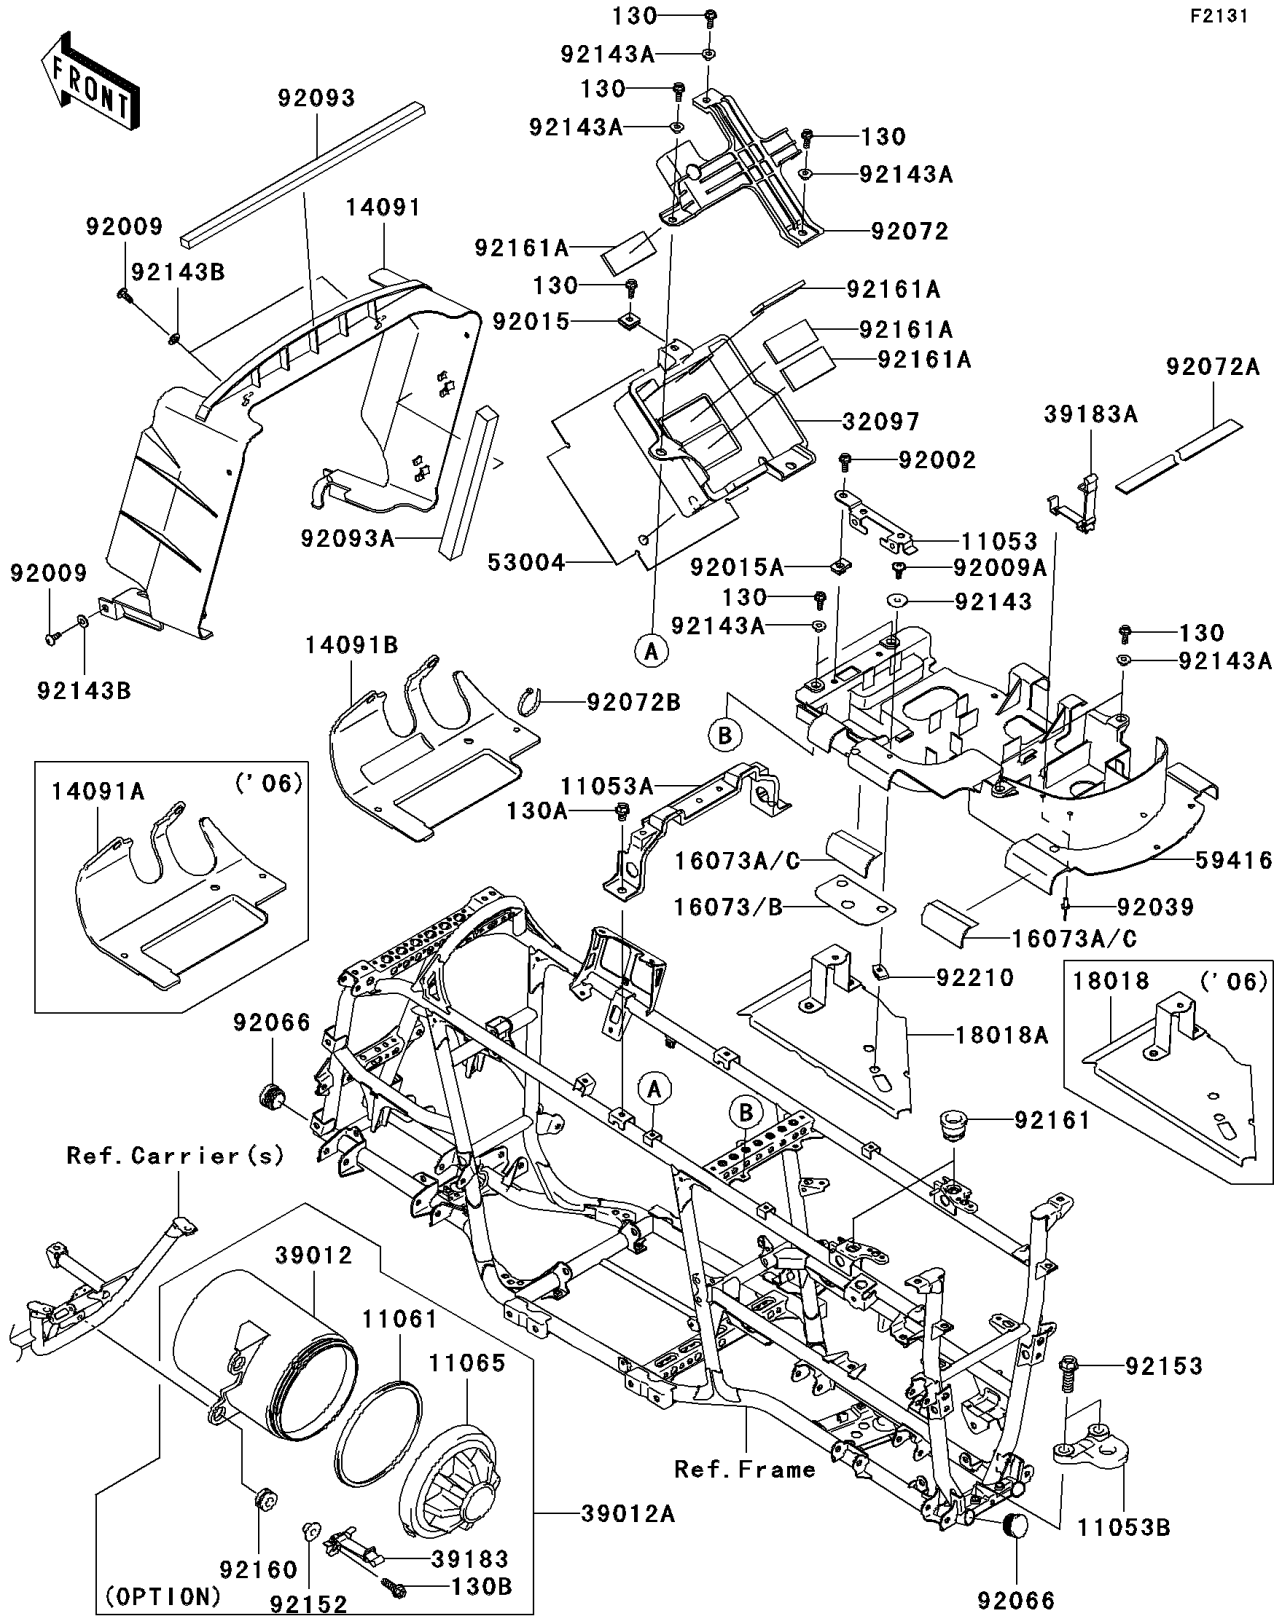

2007 Brute Force 750 4x4i PARTS DIAGRAM

Frame Fittings

2007 Brute Force 750 4x4i PARTS LIST

Frame Fittings

ITEM NAME	PART NUMBER	QUANTITY
BRACKET,FUSE ASSY (Ref # 11053)	11053-0937	1
BRACKET,SEAT&BATTERY BAND (Ref # 11053A)	11053-0969	1
BRACKET,TRAILER HITCH (Ref # 11053B)	11053-1638	1
GASKET,TOOL CASE (Ref # 11061)	11061-0072	1
CAP,TOOL CASE (Ref # 11065)	11065-0088	1
COVER,RADIATOR (Ref # 14091)	14091-0338	1
COVER,AIR CLEANER (Ref # 14091B)	14091-0540	1
INSULATOR,ELECTRIC CASE (Ref # 16073B)	16073-0035	1
INSULATOR,ELECTRIC CASE (Ref # 16073C)	16073-0036	2
PLATE-HEAT GUARD (Ref # 18018A)	18018-0009	1
CASE-BATTERY (Ref # 32097)	32097-0009	1
CASE-STORAGE (Ref # 39012)	39012-0005	1
CASE-STORAGE,ASSY (Ref # 39012A)	39012-5013	1
BAND-ASSY,TOOL BAG (Ref # 39183)	39183-0003	1
BAND-ASSY,TOOL BAG (Ref # 39183A)	39183-1065	1
MAT,BATTERY CASE (Ref # 53004)	53004-0002	1
CASE-ELECTRIC (Ref # 59416)	59416-0004	1
BOLT,6X16 (Ref # 92002)	92002-1571	1
SCREW,TAPPING,6X16 (Ref # 92009)	92009-1166	4
SCREW,6X16 (Ref # 92009A)	92009-1621	1
NUT,6MM (Ref # 92015)	92015-1094	1
NUT,6MM (Ref # 92015A)	92015-1602	1
RIVET,4.8MM (Ref # 92039)	92039-3719	2
PLUG (Ref # 92066)	92066-0036	4
BAND,BATTERY (Ref # 92072)	92072-0033	1
BAND,MAGIC TAPE (Ref # 92072A)	92072-0040	1
BAND,L=188 (Ref # 92072B)	92072-1239	4
SEAL,L=408 (Ref # 92093)	92093-0024	1
SEAL,L=250 (Ref # 92093A)	92093-0028	2

2007 Brute Force 750 4x4i PARTS LIST

Frame Fittings

ITEM NAME	PART NUMBER	QUANTITY
COLLAR,L=6.5 (Ref # 92143)	92143-1025	1
COLLAR (Ref # 92143A)	92143-1057	7
COLLAR (Ref # 92143B)	92143-1087	4
BOLT-FLANGED,6X16 (Ref # 130)	130J0616	8
BOLT-FLANGED,8X12 (Ref # 130A)	130J0812	2
BOLT-FLANGED,8X25 (Ref # 130B)	130J0825	2
COLLAR (Ref # 92152)	92152-0155	2
BOLT,FLANGED,12X35 (Ref # 92153)	92153-0847	2
DAMPER (Ref # 92160)	92160-1151	2
DAMPER (Ref # 92161)	92161-0048	2
DAMPER (Ref # 92161A)	92161-1127	4
NUT (Ref # 92210)	92210-1331	1