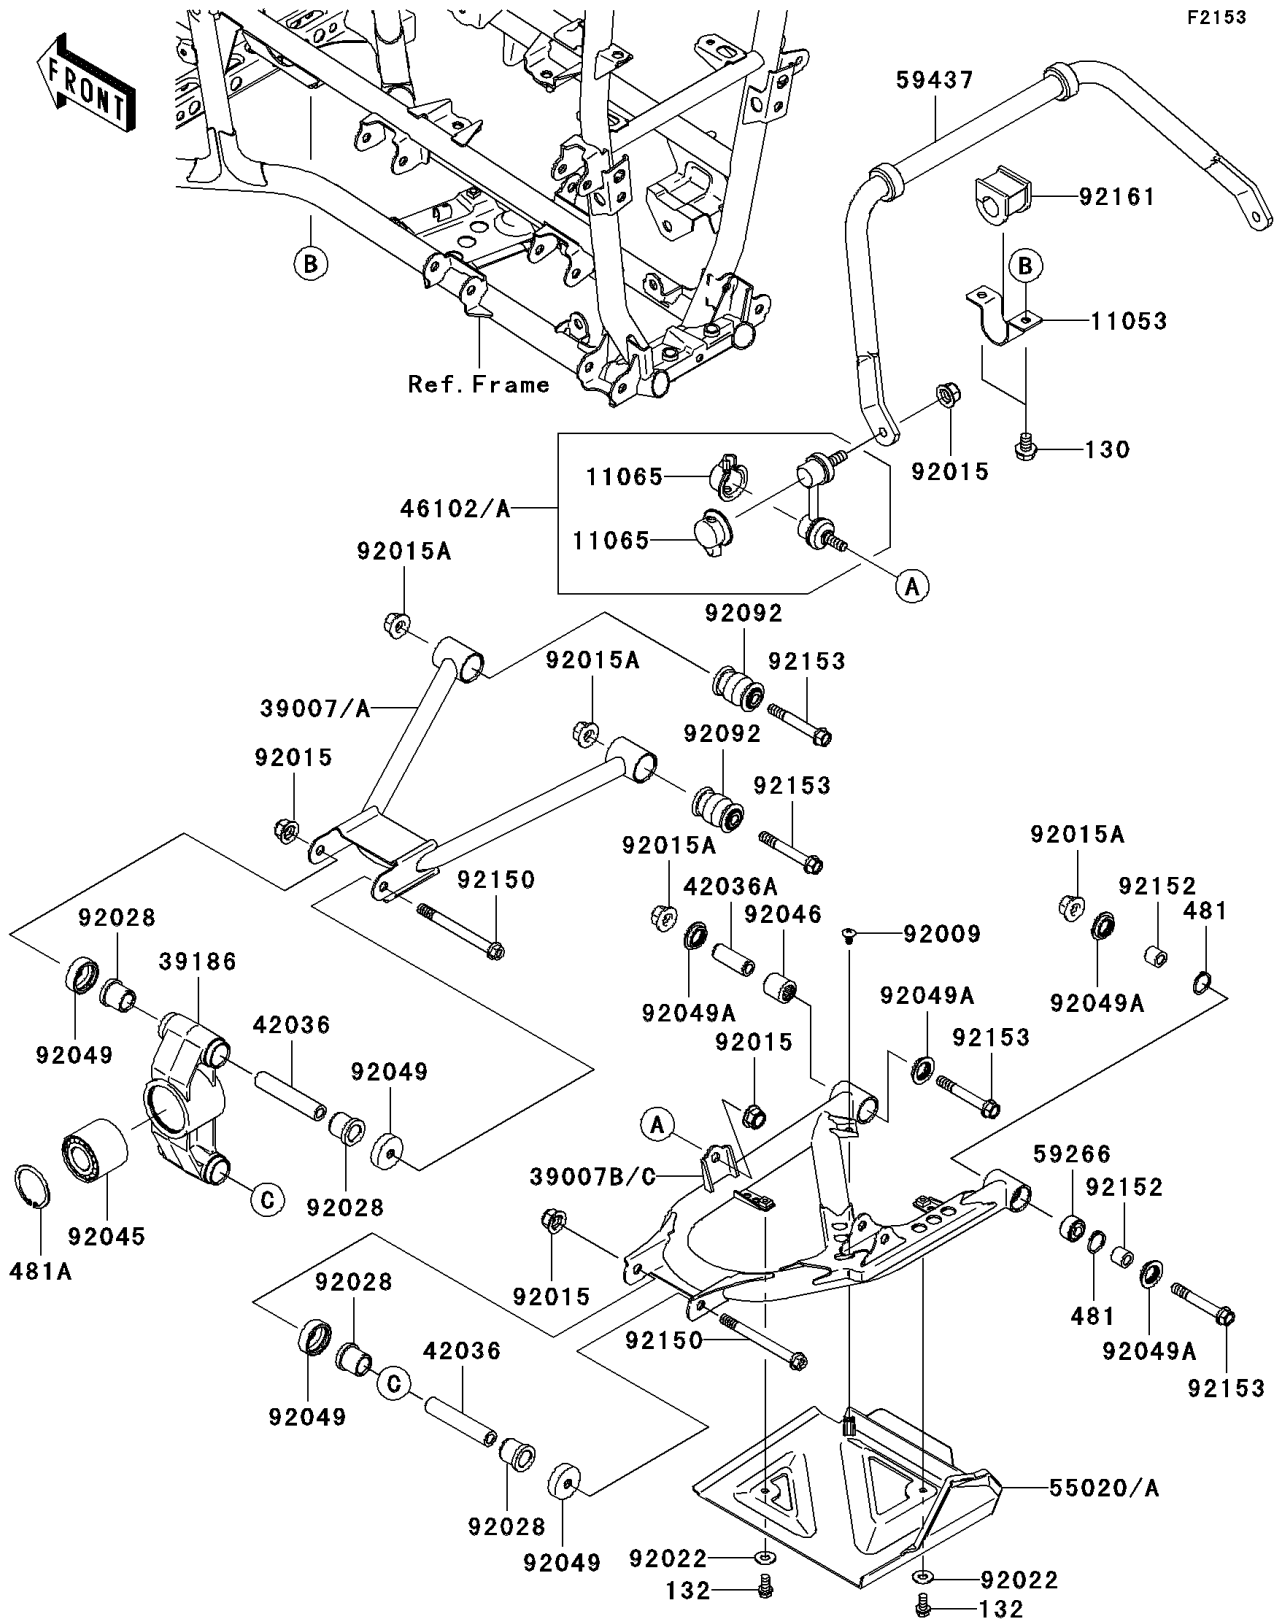

2007 Brute Force 750 4x4i PARTS DIAGRAM

Rear Suspension

2007 Brute Force 750 4x4i PARTS LIST

Rear Suspension

ITEM NAME	PART NUMBER	QUANTITY
BOLT-FLANGED,8X12 (Ref # 130)	130J0812	4
BOLT-FLANGED-SMALL,6X12 (Ref # 132)	132J0612	4
CIRCLIP (Ref # 481)	481J2400	4
CIRCLIP (Ref # 481A)	481J5200	2
BRACKET,STABILIZER (Ref # 11053)	11053-1833	2
CAP (Ref # 11065)	11065-0086	4
ARM-SUSP,RR,UPP,LH (Ref # 39007)	39007-0021	1
ARM-SUSP,RR,UPP,RH (Ref # 39007A)	39007-0022	1
ARM-SUSP,RR,LWR,LH (Ref # 39007B)	39007-0038	1
ARM-SUSP,RR,LWR,RH (Ref # 39007C)	39007-0039	1
KNUCKLE,RR (Ref # 39186)	39186-0030	2
SLEEVE,10X17X85.6 (Ref # 42036)	42036-1190	4
SLEEVE (Ref # 42036A)	42036-1376	2
ROD,STABILIZER,LH (Ref # 46102)	46102-0055	1
ROD,STABILIZER,RH (Ref # 46102A)	46102-0056	1
GUARD,REAR ARM,LH,F.BLACK (Ref # 55020)	55020-0166-6Z	1
GUARD,REAR ARM,RH,F.BLACK (Ref # 55020A)	55020-0167-6Z	1
JOINT-BALL (Ref # 59266)	59266-0013	2
STABILIZER (Ref # 59437)	59437-0001	1
SCREW,6X12 (Ref # 92009)	92009-1480	2
NUT,FLANGED,10MM (Ref # 92015)	92015-1335	8
NUT,FLANGED,10MM (Ref # 92015A)	92015-1415	8
WASHER,7X16X1.2 (Ref # 92022)	92022-024	4
BUSHING (Ref # 92028)	92028-1466	8
BEARING-BALL,25BWD02A (Ref # 92045)	92045-0021	2
BEARING-NEEDLE (Ref # 92046)	92046-1046	2
SEAL-OIL,KNUCKLE (Ref # 92049)	92049-1198	8
SEAL-OIL,MHA17245.7F (Ref # 92049A)	92049-1223	8
BUSHING-RUBBER (Ref # 92092)	92092-0004	4

2007 Brute Force 750 4x4i PARTS LIST

Rear Suspension

ITEM NAME	PART NUMBER	QUANTITY
BOLT,FLANGED,10X105 (Ref # 92150)	92150-1624	4
COLLAR,10X17X14.5 (Ref # 92152)	92152-1455	4
BOLT,FLANGED,10X70 (Ref # 92153)	92153-0666	8
DAMPER (Ref # 92161)	92161-0265	2