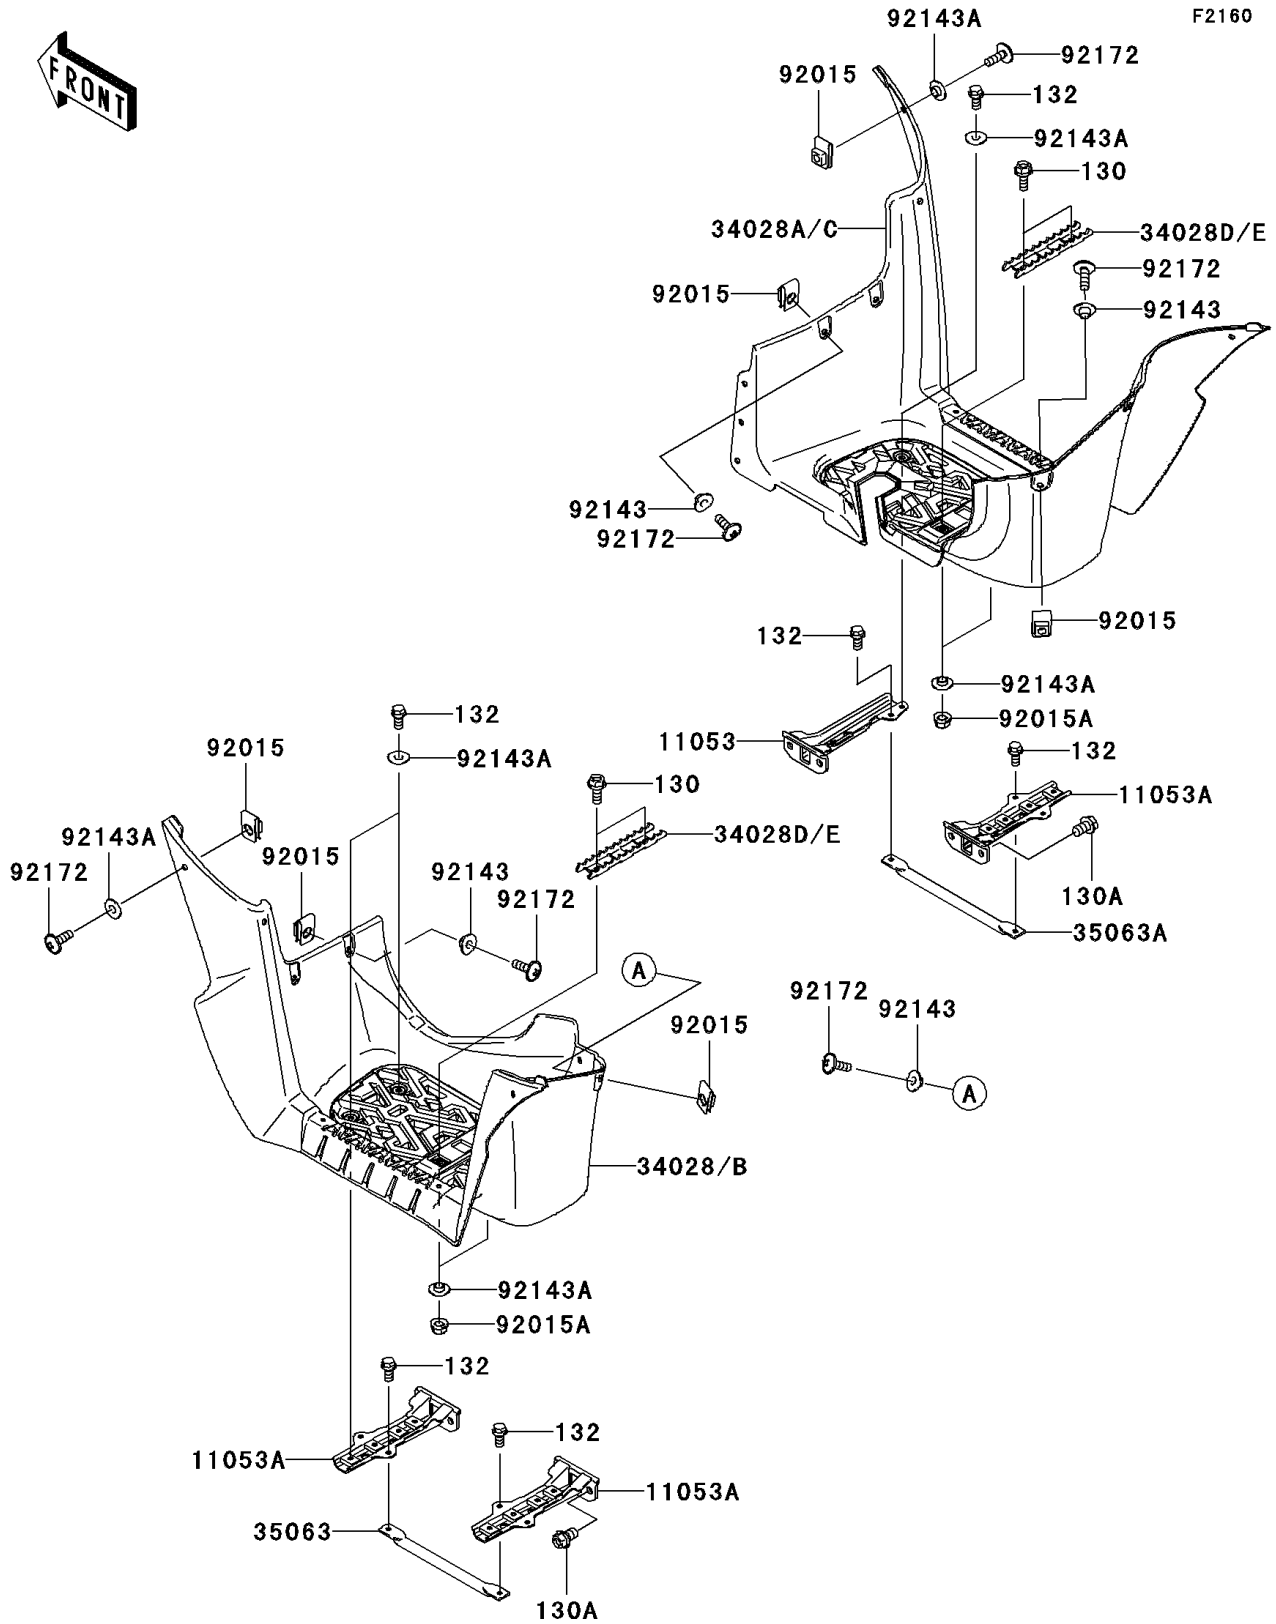

2007 Brute Force 750 4x4i PARTS DIAGRAM

Footrests

2007 Brute Force 750 4x4i PARTS LIST

Footrests

ITEM NAME	PART NUMBER	QUANTITY
BOLT-FLANGED,6X16 (Ref # 130)	130J0616	4
BOLT-FLANGED,10X16 (Ref # 130A)	130S1016	8
BOLT-FLANGED-SMALL,6X12 (Ref # 132)	132J0612	11
BRACKET,FOOT BOARD,RH (Ref # 11053)	11053-0994	1
BRACKET,FOOT BOARD (Ref # 11053A)	11053-0996	3
STEP,FOOT BOARD,LH,F.BLACK (Ref # 34028B)	34028-0054-6Z	1
STEP,FOOT BOARD,RH,F.BLACK (Ref # 34028C)	34028-0055-6Z	1
STEP,FOOT PEG,F.BLACK (Ref # 34028D)	34028-1487-21	2
STAY,STEP,LH (Ref # 35063)	35063-0098	1
STAY,STEP,RH (Ref # 35063A)	35063-0099	1
NUT,6MM (Ref # 92015)	92015-1602	17
NUT,LOCK,FLANGED,6MM (Ref # 92015A)	92015-1603	4
COLLAR (Ref # 92143)	92143-1057	4
COLLAR (Ref # 92143A)	92143-1087	24
SCREW,6X18 (Ref # 92172)	92172-0002	17