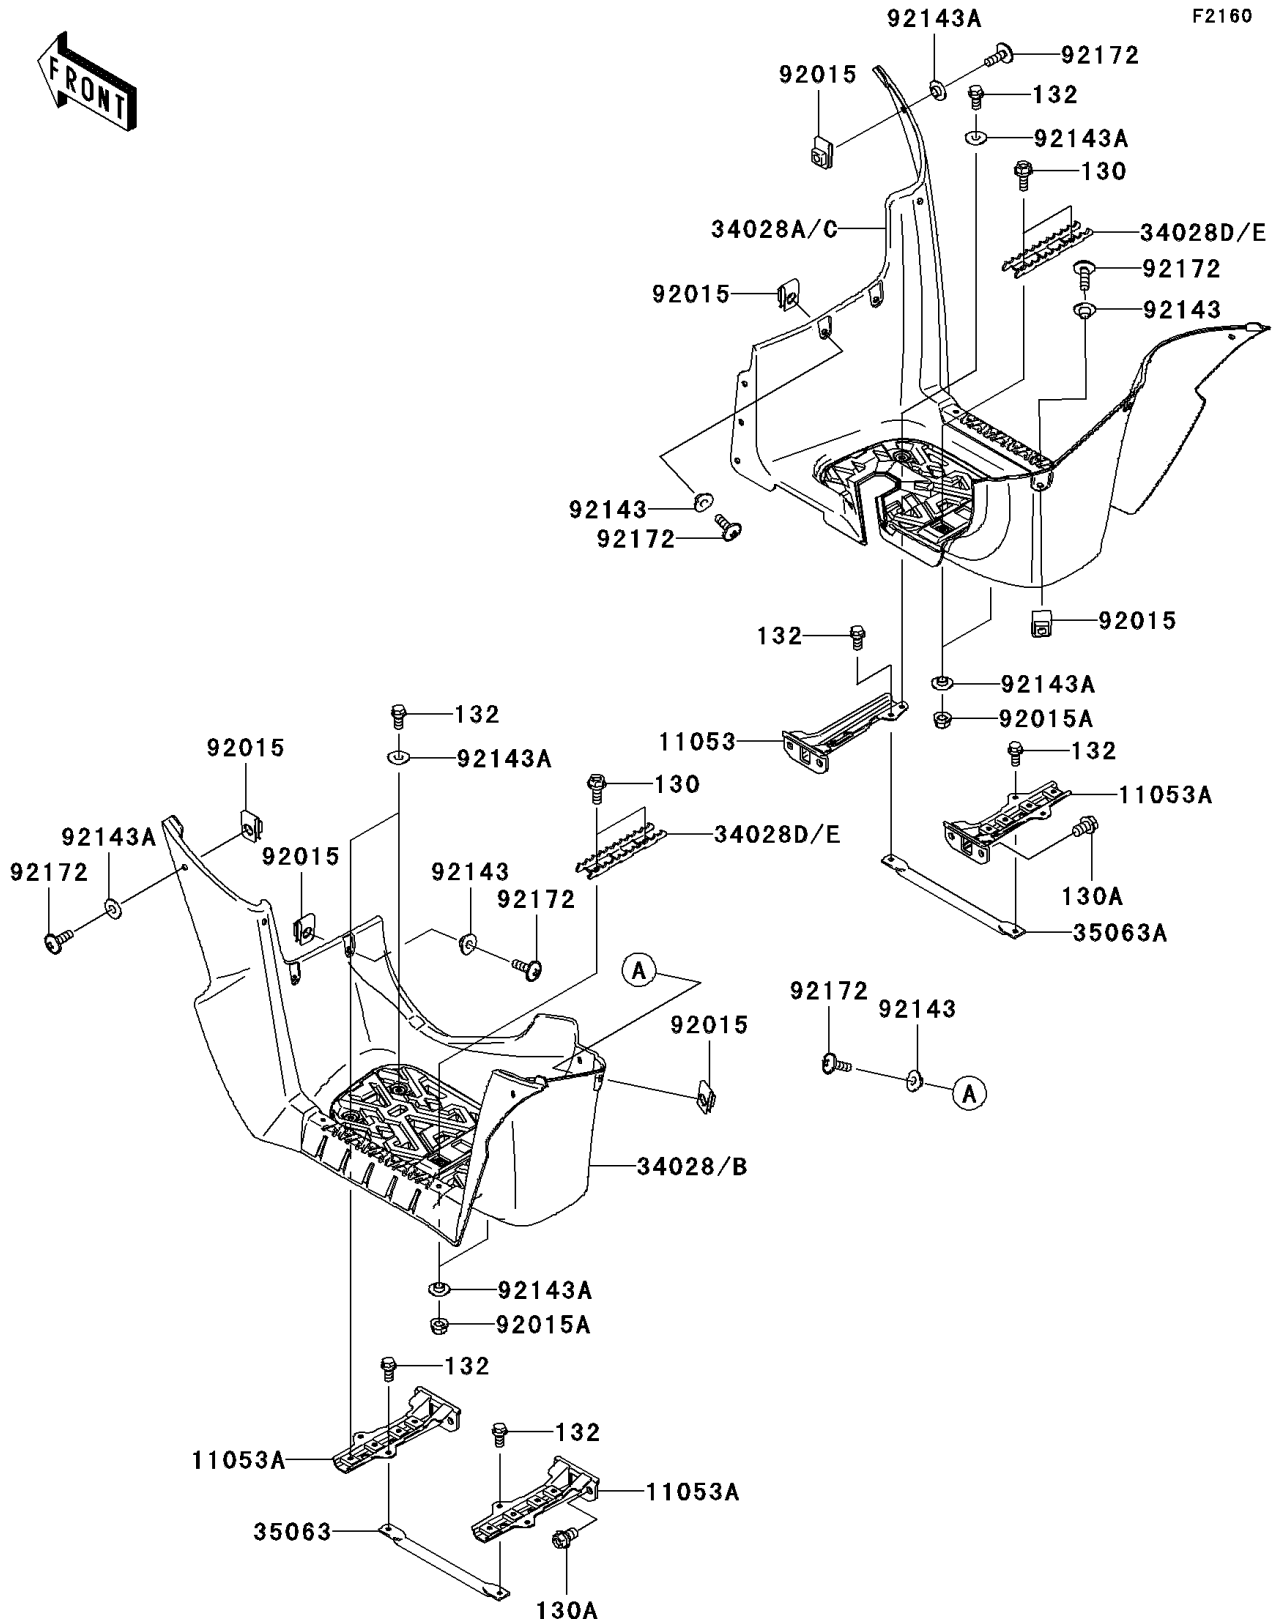

# 2007 Brute Force 750 4x4i PARTS DIAGRAM

Footrests

## 2007 Brute Force 750 4x4i PARTS LIST

### Footrests

ITEM NAME	PART NUMBER	QUANTITY
BOLT-FLANGED,6X16 (Ref # 130)	130J0616	4
BOLT-FLANGED,10X16 (Ref # 130A)	130S1016	8
BOLT-FLANGED-SMALL,6X12 (Ref # 132)	132J0612	11
BRACKET,FOOT BOARD,RH (Ref # 11053)	11053-0994	1
BRACKET,FOOT BOARD (Ref # 11053A)	11053-0996	3
STEP,FOOT BOARD,LH,F.BLACK (Ref # 34028B)	34028-0054-6Z	1
STEP,FOOT BOARD,RH,F.BLACK (Ref # 34028C)	34028-0055-6Z	1
STEP,FOOT PEG,W.BLACK (Ref # 34028E)	34028-1487-388	2
STAY,STEP,LH (Ref # 35063)	35063-0098	1
STAY,STEP,RH (Ref # 35063A)	35063-0099	1
NUT,6MM (Ref # 92015)	92015-1602	17
NUT,LOCK,FLANGED,6MM (Ref # 92015A)	92015-1603	4
COLLAR (Ref # 92143)	92143-1057	4
COLLAR (Ref # 92143A)	92143-1087	24
SCREW,6X18 (Ref # 92172)	92172-0002	17