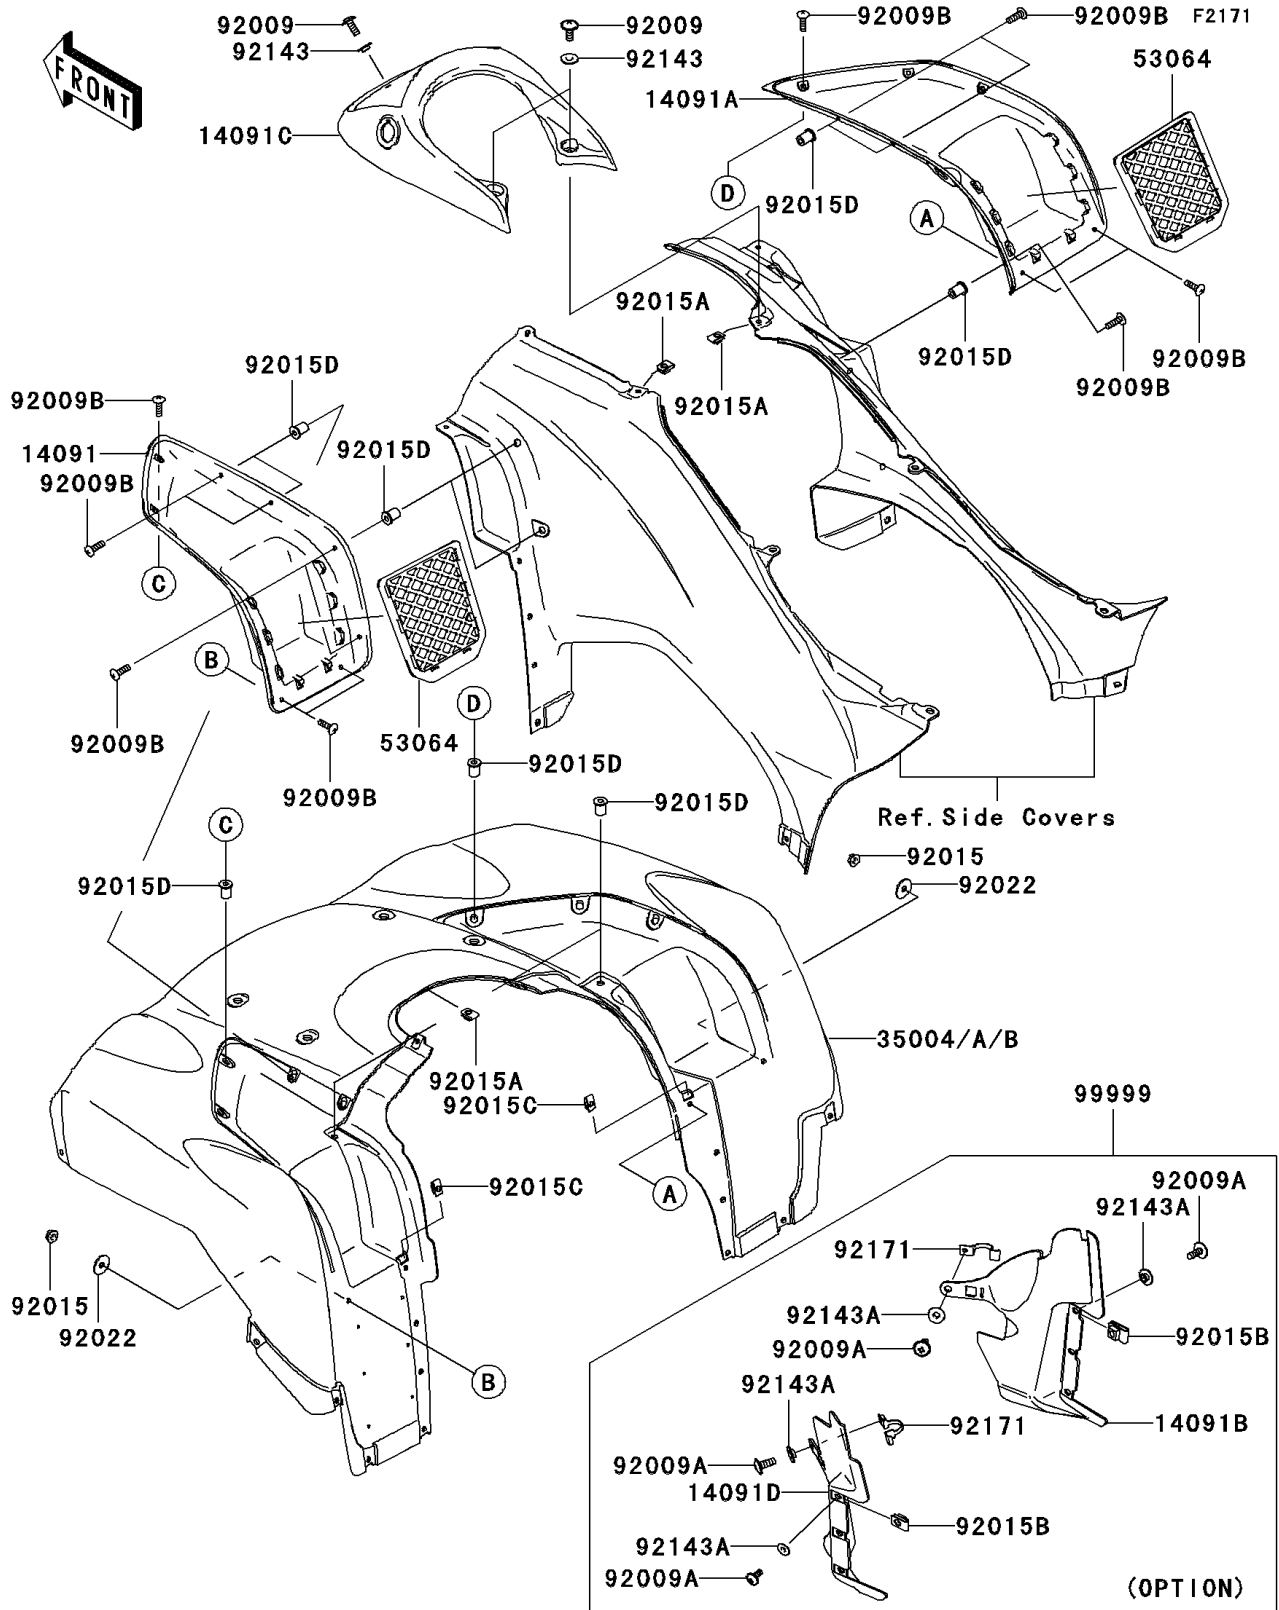

# 2007 Brute Force 750 4x4i PARTS DIAGRAM

Front Fender(s)

## 2007 Brute Force 750 4x4i PARTS LIST

### Front Fender(s)

ITEM NAME	PART NUMBER	QUANTITY
COVER,POCKET,LH,F.BLACK (Ref # 14091)	14091-0135-6Z	1
COVER,POCKET,RH,F.BLACK (Ref # 14091A)	14091-0136-6Z	1
COVER,SIDE,INNER,RH (Ref # 14091B)	14091-0179	1
COVER,TOP,F.BLACK (Ref # 14091C)	14091-0270-6Z	1
COVER,SIDE,INNER,LH (Ref # 14091D)	14091-0337	1
FENDER-FRONT,C.H.GREEN (Ref # 35004B)	35004-0038-826	1
NET-CARGO (Ref # 53064)	53064-0002	2
SCREW,6X16 (Ref # 92009)	92009-1621	3
SCREW,6X16 (Ref # 92009A)	92009-1621	8
SCREW,5X18 (Ref # 92009B)	92009-1655	17
NUT,FLANGED,5MM (Ref # 92015)	92015-1259	2
NUT,6MM (Ref # 92015A)	92015-1602	3
NUT,6MM (Ref # 92015B)	92015-1602	6
NUT,5MM (Ref # 92015C)	92015-1710	2
NUT,WELL,5MM (Ref # 92015D)	92015-1757	15
WASHER,5.5X20X1.2 (Ref # 92022)	92022-1581	2
COLLAR (Ref # 92143)	92143-1087	3
COLLAR (Ref # 92143A)	92143-1087	8
CLAMP (Ref # 92171)	92171-0223	2
INNER FENDER KIT (Ref # 99999)	99999-0055	1