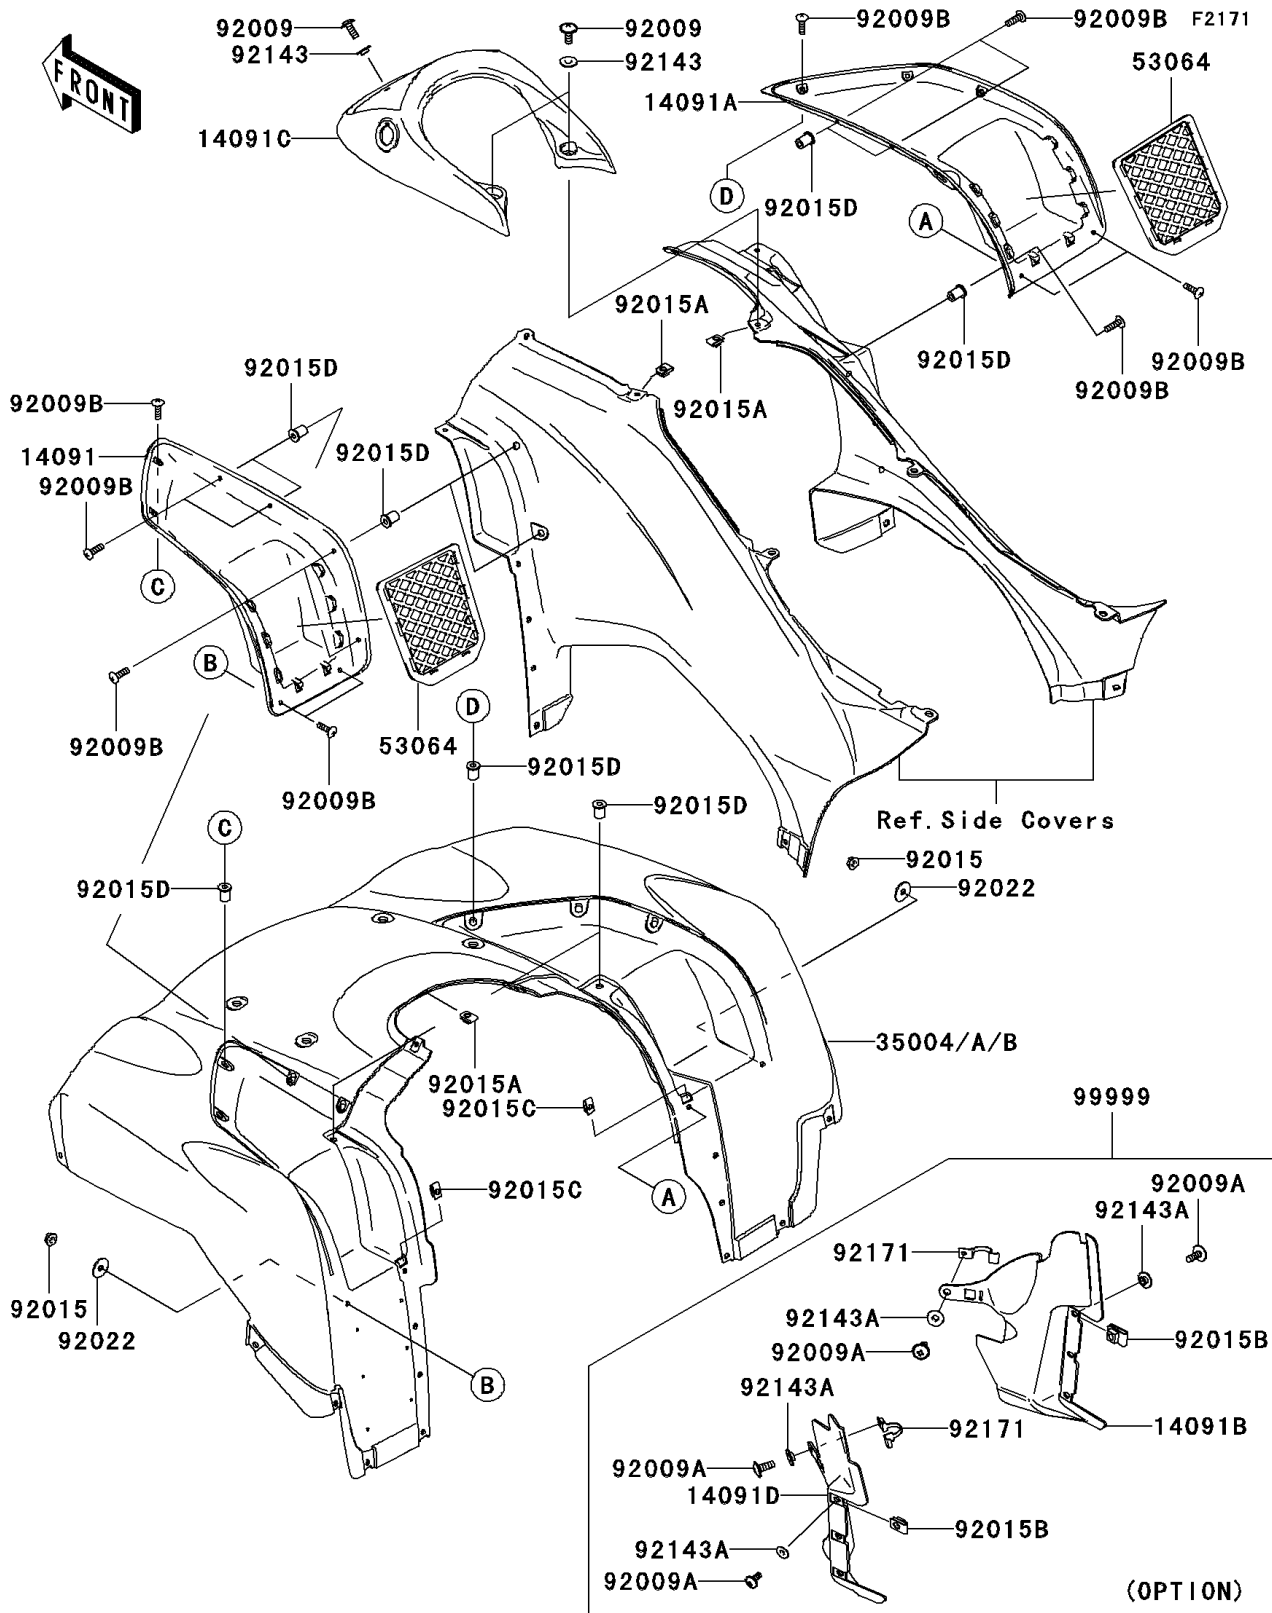

2007 Brute Force 750 4x4i PARTS DIAGRAM

Front Fender(s)

2007 Brute Force 750 4x4i PARTS LIST

Front Fender(s)

| ITEM NAME | PART NUMBER | QUANTITY |
|----------------------------------------|----------------|----------|
| COVER,POCKET,LH,F.BLACK (Ref # 14091) | 14091-0135-6Z | 1 |
| COVER,POCKET,RH,F.BLACK (Ref # 14091A) | 14091-0136-6Z | 1 |
| COVER,SIDE,INNER,RH (Ref # 14091B) | 14091-0179 | 1 |
| COVER,TOP,F.BLACK (Ref # 14091C) | 14091-0270-6Z | 1 |
| COVER,SIDE,INNER,LH (Ref # 14091D) | 14091-0337 | 1 |
| FENDER-FRONT,CAMOUFLAGE (Ref # 35004) | 35004-0038-16D | 1 |
| NET-CARGO (Ref # 53064) | 53064-0002 | 2 |
| SCREW,6X16 (Ref # 92009) | 92009-1621 | 3 |
| SCREW,6X16 (Ref # 92009A) | 92009-1621 | 8 |
| SCREW,5X18 (Ref # 92009B) | 92009-1655 | 17 |
| NUT,FLANGED,5MM (Ref # 92015) | 92015-1259 | 2 |
| NUT,6MM (Ref # 92015A) | 92015-1602 | 3 |
| NUT,6MM (Ref # 92015B) | 92015-1602 | 6 |
| NUT,5MM (Ref # 92015C) | 92015-1710 | 2 |
| NUT,WELL,5MM (Ref # 92015D) | 92015-1757 | 15 |
| WASHER,5.5X20X1.2 (Ref # 92022) | 92022-1581 | 2 |
| COLLAR (Ref # 92143) | 92143-1087 | 3 |
| COLLAR (Ref # 92143A) | 92143-1087 | 8 |
| CLAMP (Ref # 92171) | 92171-0223 | 2 |
| INNER FENDER KIT (Ref # 99999) | 99999-0055 | 1 |