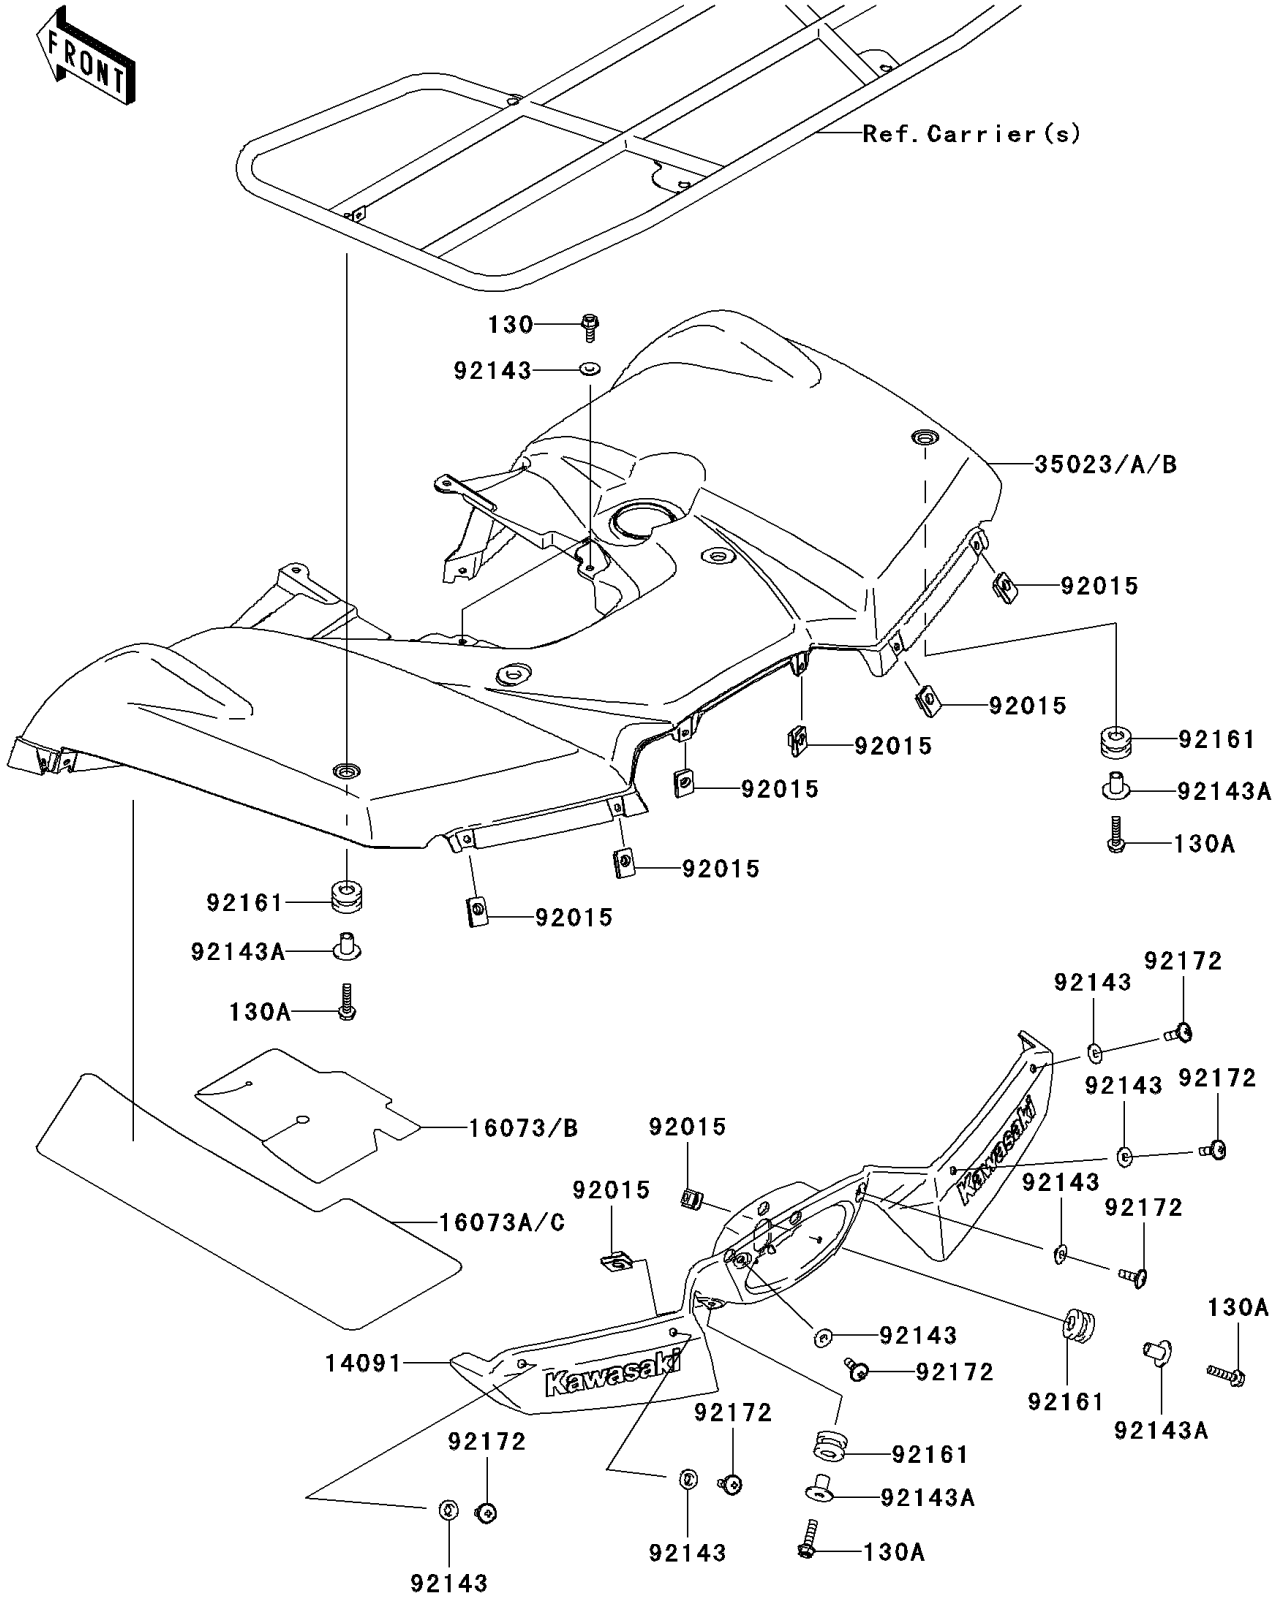

2007 Brute Force 750 4x4i PARTS DIAGRAM

Rear Fender(s)

F2172

2007 Brute Force 750 4x4i PARTS LIST

Rear Fender(s)

ITEM NAME	PART NUMBER	QUANTITY
BOLT-FLANGED,6X16 (Ref # 130)	130J0616	2
BOLT-FLANGED,6X25 (Ref # 130A)	130J0625	4
COVER,TAIL LAMP,F.BLACK (Ref # 14091)	14091-0252-6Z	1
INSULATOR,REAR FENDER,INNER (Ref # 16073B)	16073-0031	1
INSULATOR,REAR FENDER,OUTER (Ref # 16073C)	16073-0032	1
FENDER-REAR,CAMOUFLAGE (Ref # 35023)	35023-0041-16D	1
NUT,6MM (Ref # 92015)	92015-1602	8
COLLAR (Ref # 92143)	92143-1087	8
COLLAR (Ref # 92143A)	92143-1960	4
DAMPER (Ref # 92161)	92161-0106	4
SCREW,6X18 (Ref # 92172)	92172-0002	6