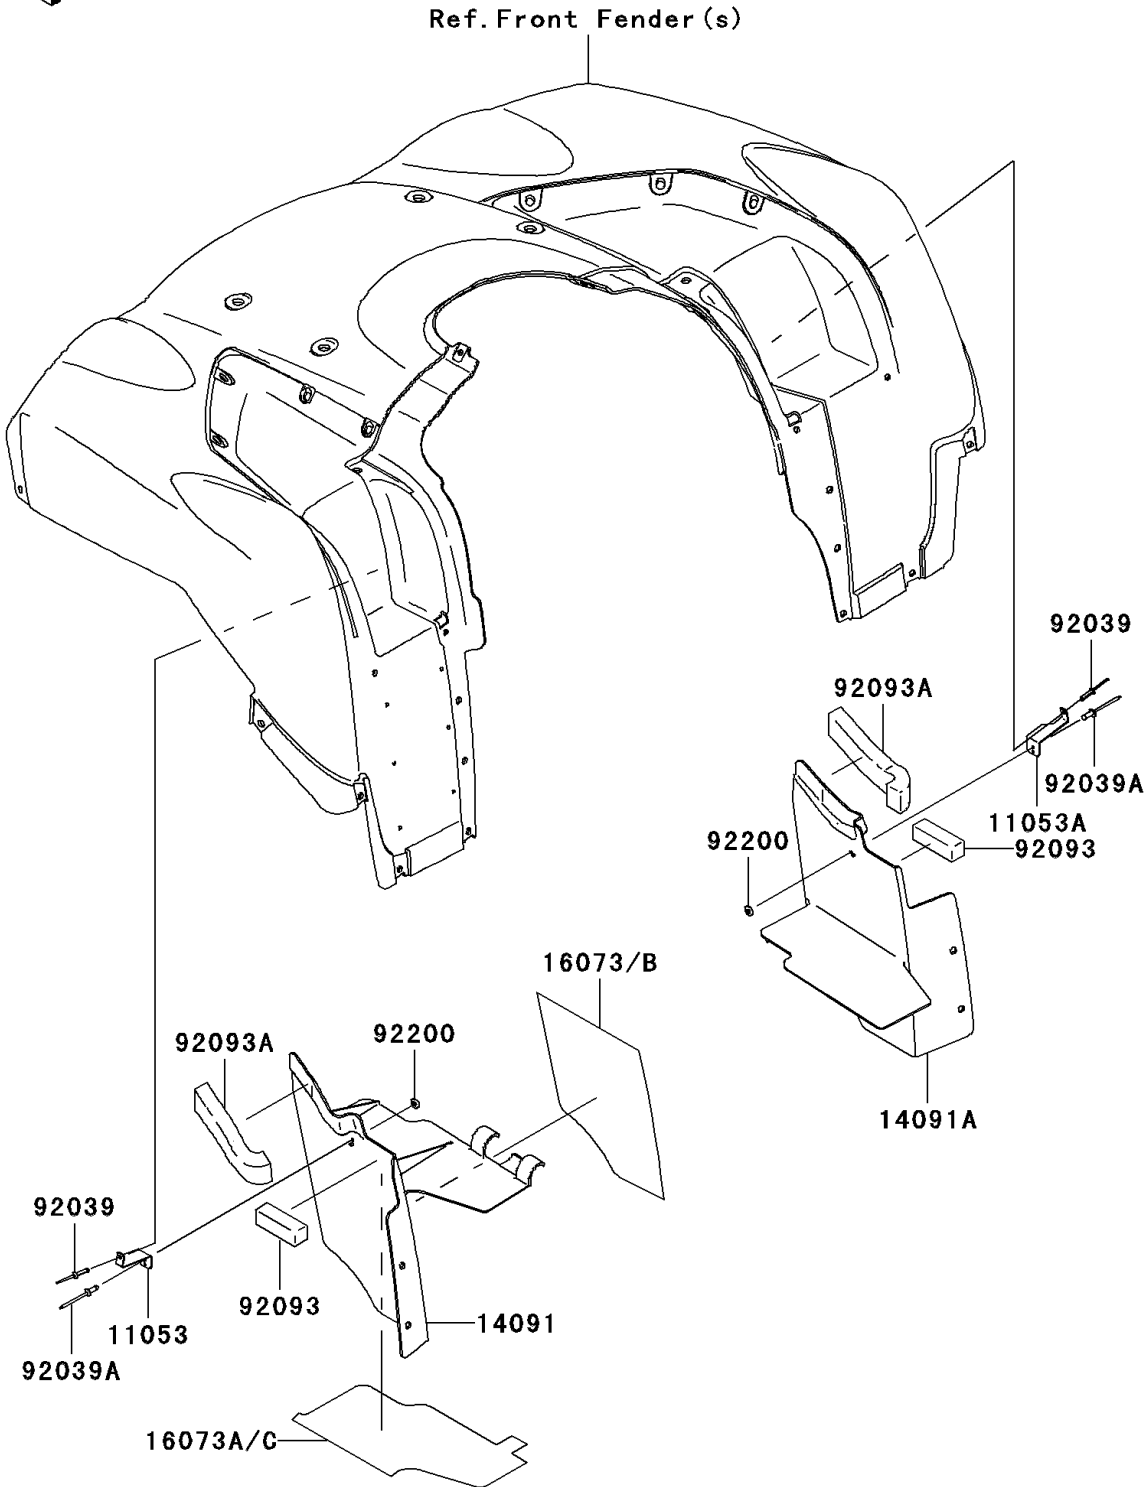

2007 Brute Force 750 4x4i PARTS DIAGRAM

Flap

F2173

2007 Brute Force 750 4x4i PARTS LIST

Flap

ITEM NAME	PART NUMBER	QUANTITY
BRACKET,INNER FLAP,LH (Ref # 11053)	11053-1979	1
BRACKET,INNER FLAP,RH (Ref # 11053A)	11053-1980	1
COVER,FRONT FENDER,LH (Ref # 14091)	14091-0491	1
COVER,FRONT FENDER,RH (Ref # 14091A)	14091-0492	1
INSULATOR,INNER FLAP,LH,LWR (Ref # 16073B)	16073-0037	1
INSULATOR,INNER FLAP,LH,UPP (Ref # 16073C)	16073-0038	1
RIVET (Ref # 92039)	92039-1260	2
RIVET,3.2X8 (Ref # 92039A)	92039-3763	2
SEAL,FR FENDER (Ref # 92093)	92093-0038	2
SEAL (Ref # 92093A)	92093-1580	2
WASHER,3.5X8X1 (Ref # 92200)	92200-1251	2