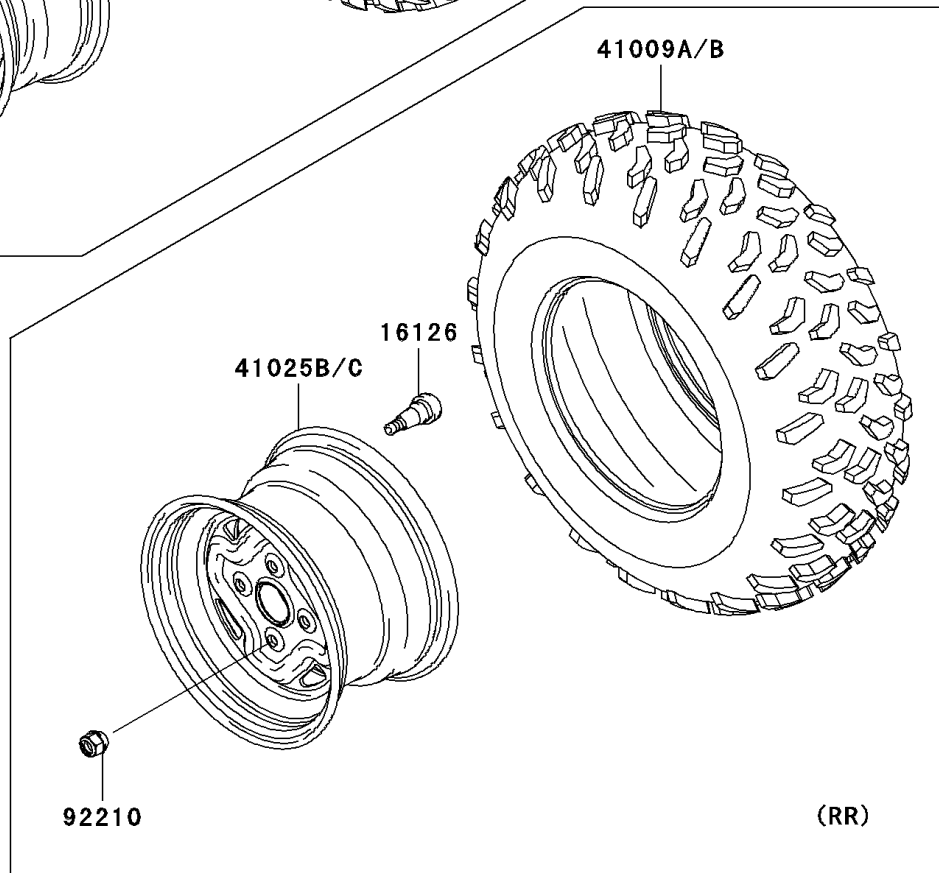

# 2006 Brute Force 750 4x4i PARTS DIAGRAM

Wheels/Tires

F2210

## 2006 Brute Force 750 4x4i PARTS LIST

### Wheels/Tires

ITEM NAME	PART NUMBER	QUANTITY
VALVE (Ref # 16126)	16126-4001	4
TIRE,FR,AT25X8-12,KT191(D) (Ref # 41009)	41009-0039	2
TIRE,RR,AT25X10-12,KT195(D) (Ref # 41009A)	41009-0053	2
RIM,FR,12X6.0AT,M.GRAYSTONE (Ref # 41025A)	41025-0043-379	2
RIM,RR,12X7.5AT,M.GRAYSTONE (Ref # 41025C)	41025-0044-379	2
NUT,LOCK,10MM (Ref # 92210)	92210-0203	16