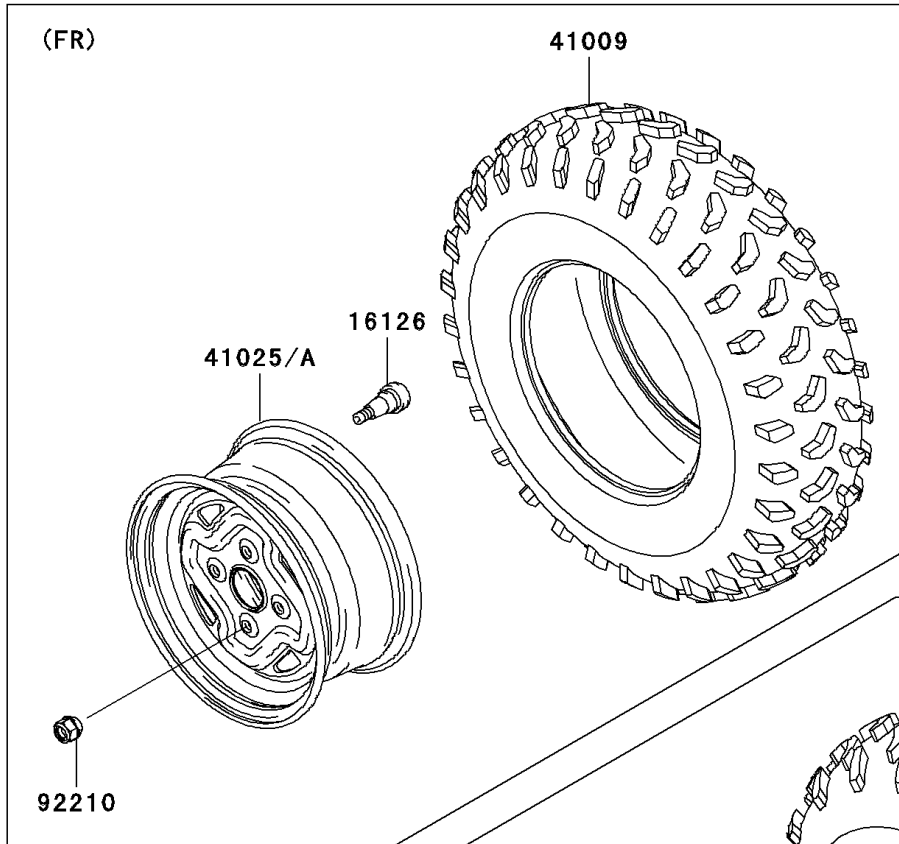

# 2006 Brute Force 750 4x4i PARTS DIAGRAM

Wheels/Tires

F2210

## 2006 Brute Force 750 4x4i PARTS LIST

### Wheels/Tires

ITEM NAME	PART NUMBER	QUANTITY
VALVE (Ref # 16126)	16126-4001	4
TIRE,FR,AT25X8-12,KT191(D) (Ref # 41009)	41009-0039	2
TIRE,RR,AT25X10-12,KT195(D) (Ref # 41009A)	41009-0053	2
RIM,FR,12X6.0AT,M.GRAYSTONE (Ref # 41025A)	41025-0043-379	2
RIM,RR,12X7.5AT,M.GRAYSTONE (Ref # 41025C)	41025-0044-379	2
NUT,LOCK,10MM (Ref # 92210)	92210-0203	16