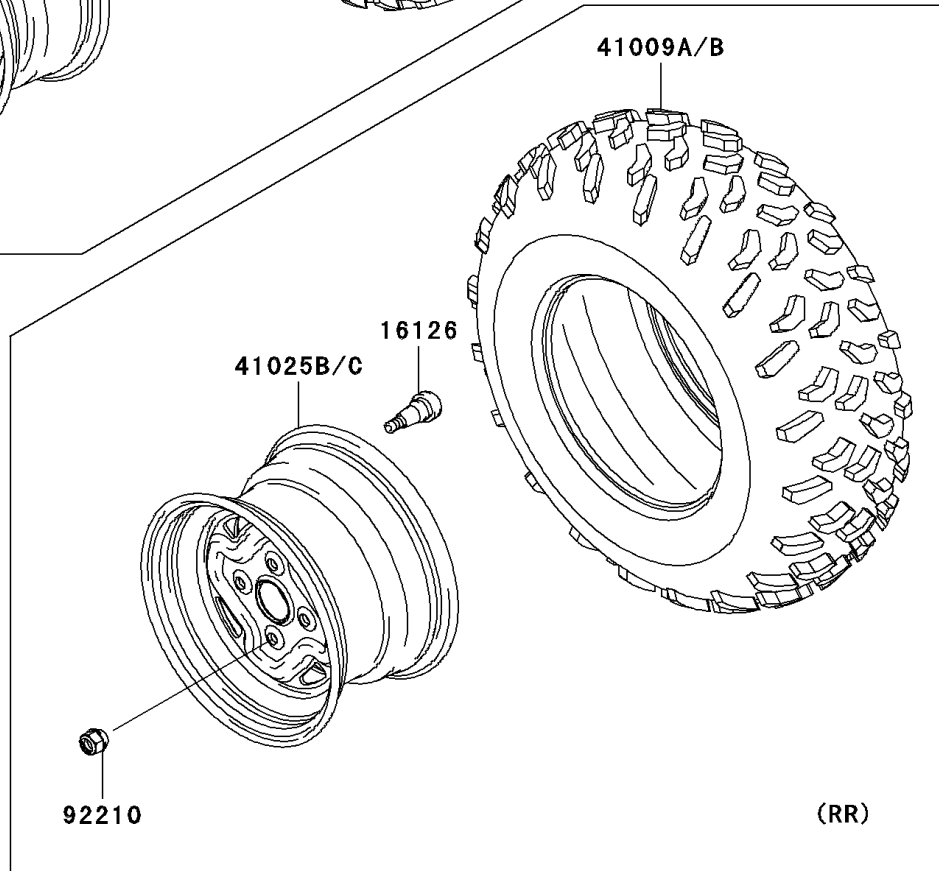

2007 Brute Force 750 4x4i PARTS DIAGRAM

Wheels/Tires

F2210

2007 Brute Force 750 4x4i PARTS LIST

Wheels/Tires

ITEM NAME	PART NUMBER	QUANTITY
VALVE (Ref # 16126)	16126-4001	4
TIRE,FR,AT25X8-12,KT191(D) (Ref # 41009)	41009-0039	2
TIRE,RR,AT25X10-12,KT195(D) (Ref # 41009B)	41009-0112	2
RIM,FR,12X6.0AT,M.GRAYSTONE (Ref # 41025A)	41025-0043-379	2
RIM,RR,12X7.5AT,M.GRAYSTONE (Ref # 41025C)	41025-0044-379	2
NUT,LOCK,10MM (Ref # 92210)	92210-0203	16