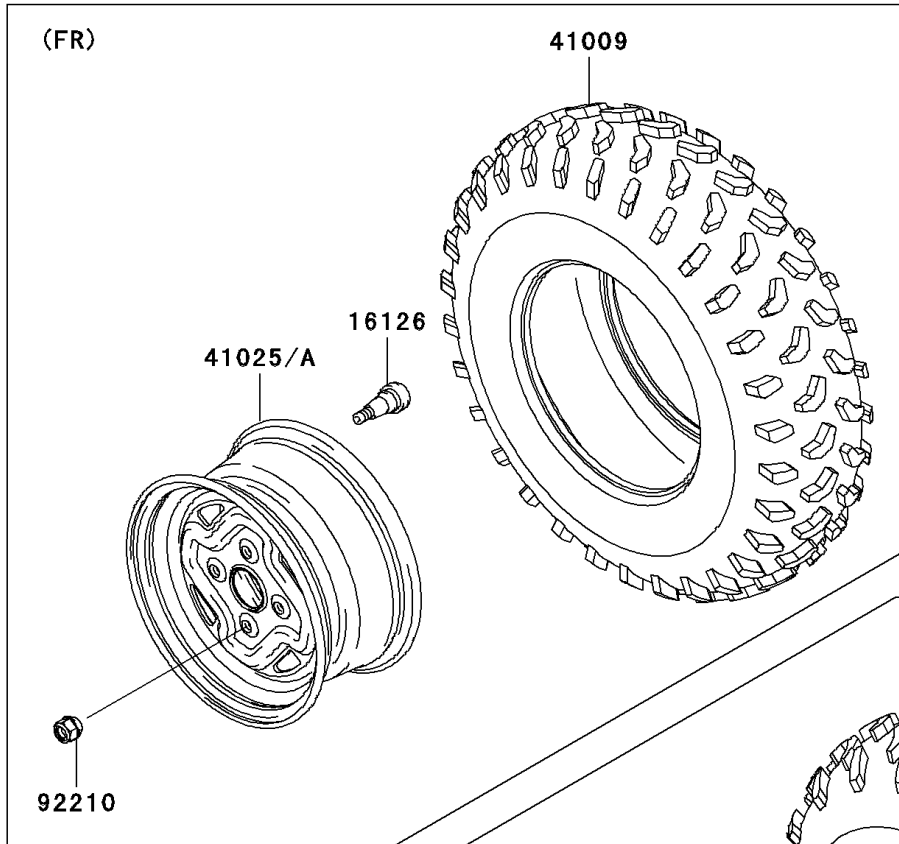

2007 Brute Force 750 4x4i PARTS DIAGRAM

Wheels/Tires

F2210

2007 Brute Force 750 4x4i PARTS LIST

Wheels/Tires

ITEM NAME	PART NUMBER	QUANTITY
VALVE (Ref # 16126)	16126-4001	4
TIRE,FR,AT25X8-12,KT191(D) (Ref # 41009)	41009-0039	2
TIRE,RR,AT25X10-12,KT195(D) (Ref # 41009B)	41009-0112	2
RIM,FR,12X6.0AT,M.GRAYSTONE (Ref # 41025A)	41025-0043-379	2
RIM,RR,12X7.5AT,M.GRAYSTONE (Ref # 41025C)	41025-0044-379	2
NUT,LOCK,10MM (Ref # 92210)	92210-0203	16