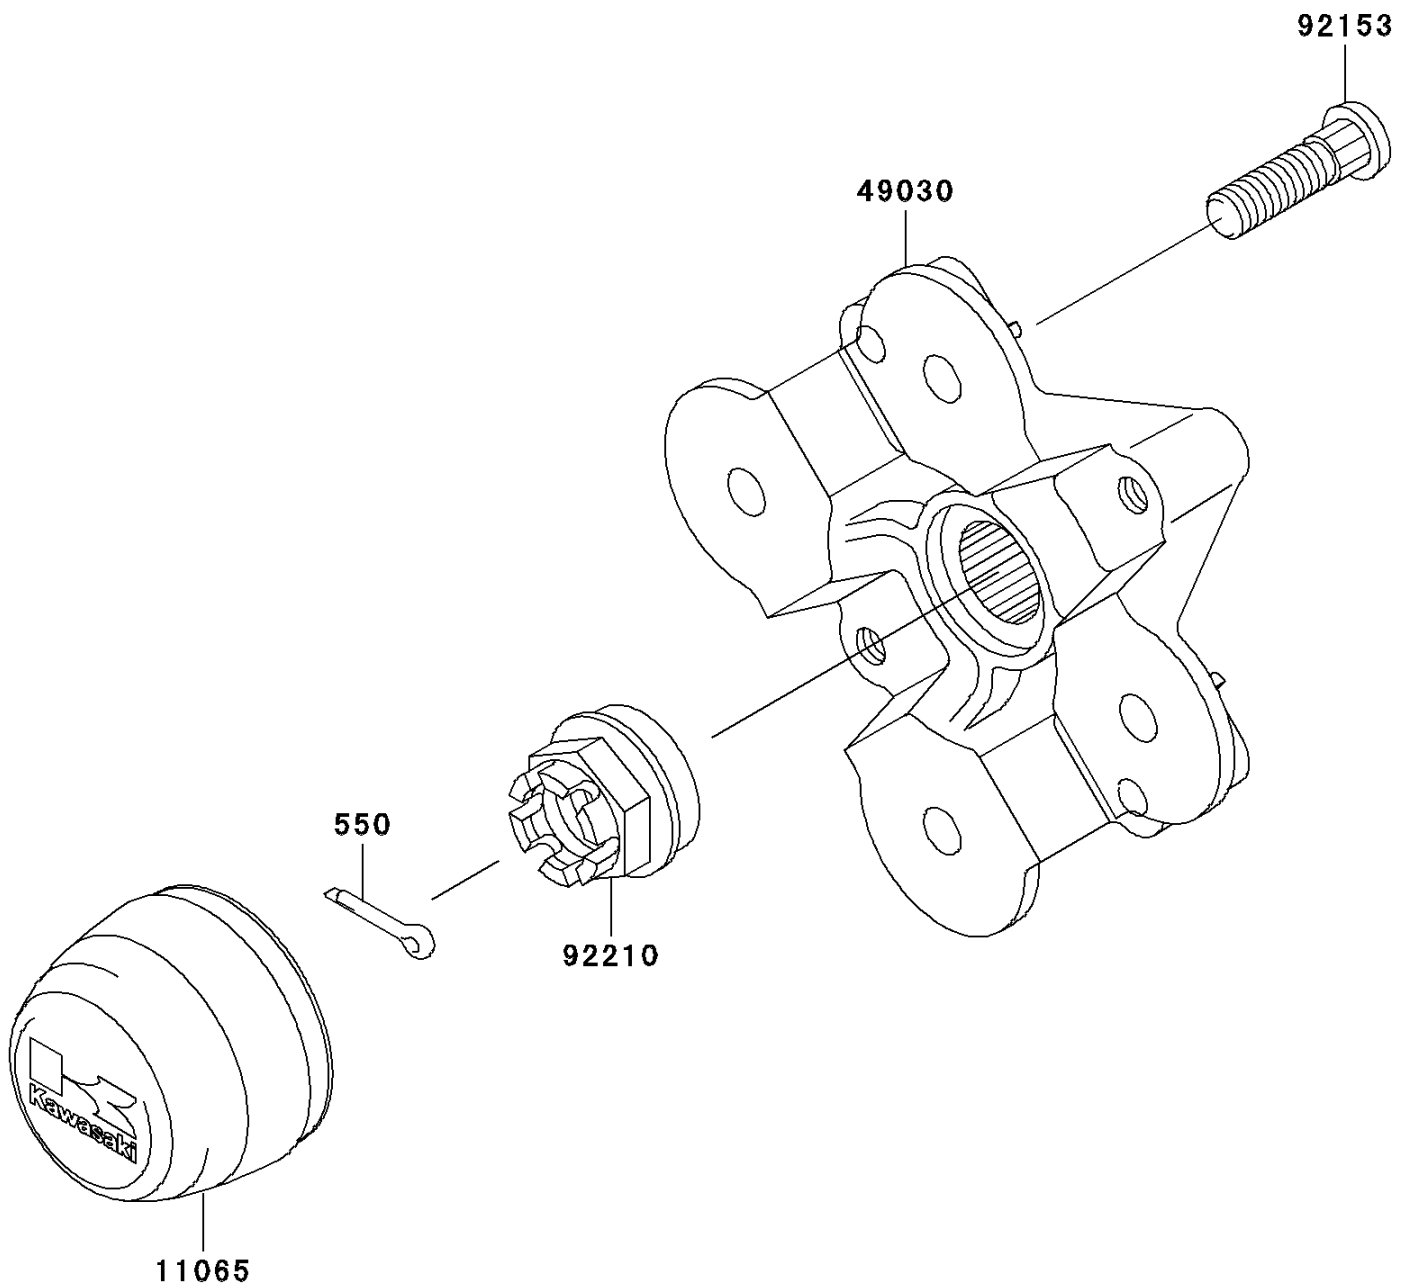

2007 Brute Force 750 4x4i PARTS DIAGRAM

Front Hub

F2230

2007 Brute Force 750 4x4i PARTS LIST

Front Hub

ITEM NAME	PART NUMBER	QUANTITY
PIN-COTTER,4.0X25 (Ref # 550)	550D4025	2
CAP,WHEEL (Ref # 11065)	11065-0108	2
HUB,FR (Ref # 49030)	49030-0013	2
BOLT,10X36.5 (Ref # 92153)	92153-0890	8
NUT,CASTLE,18MM (Ref # 92210)	92210-1349	2